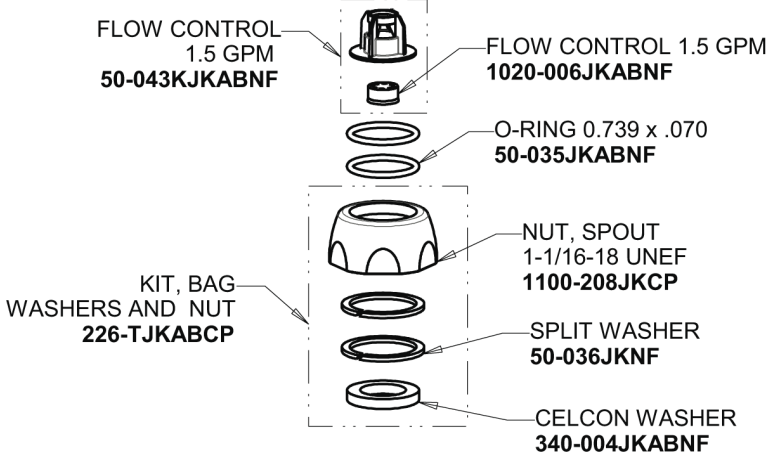

# Repair Parts

116.429.AB.1T

Touch-free, programmable faucet with above-deck electronics

# CHICAGO FAUCETS®

Geberit Group

5-1/4" Rigid/Swing Gooseneck Spout with Flow Control  
**GN2H8FCJKABCP**

Electronic Module  
**242.433.00.1T**

AC Power System  
**AC Power**

ERROR:  
No image found.