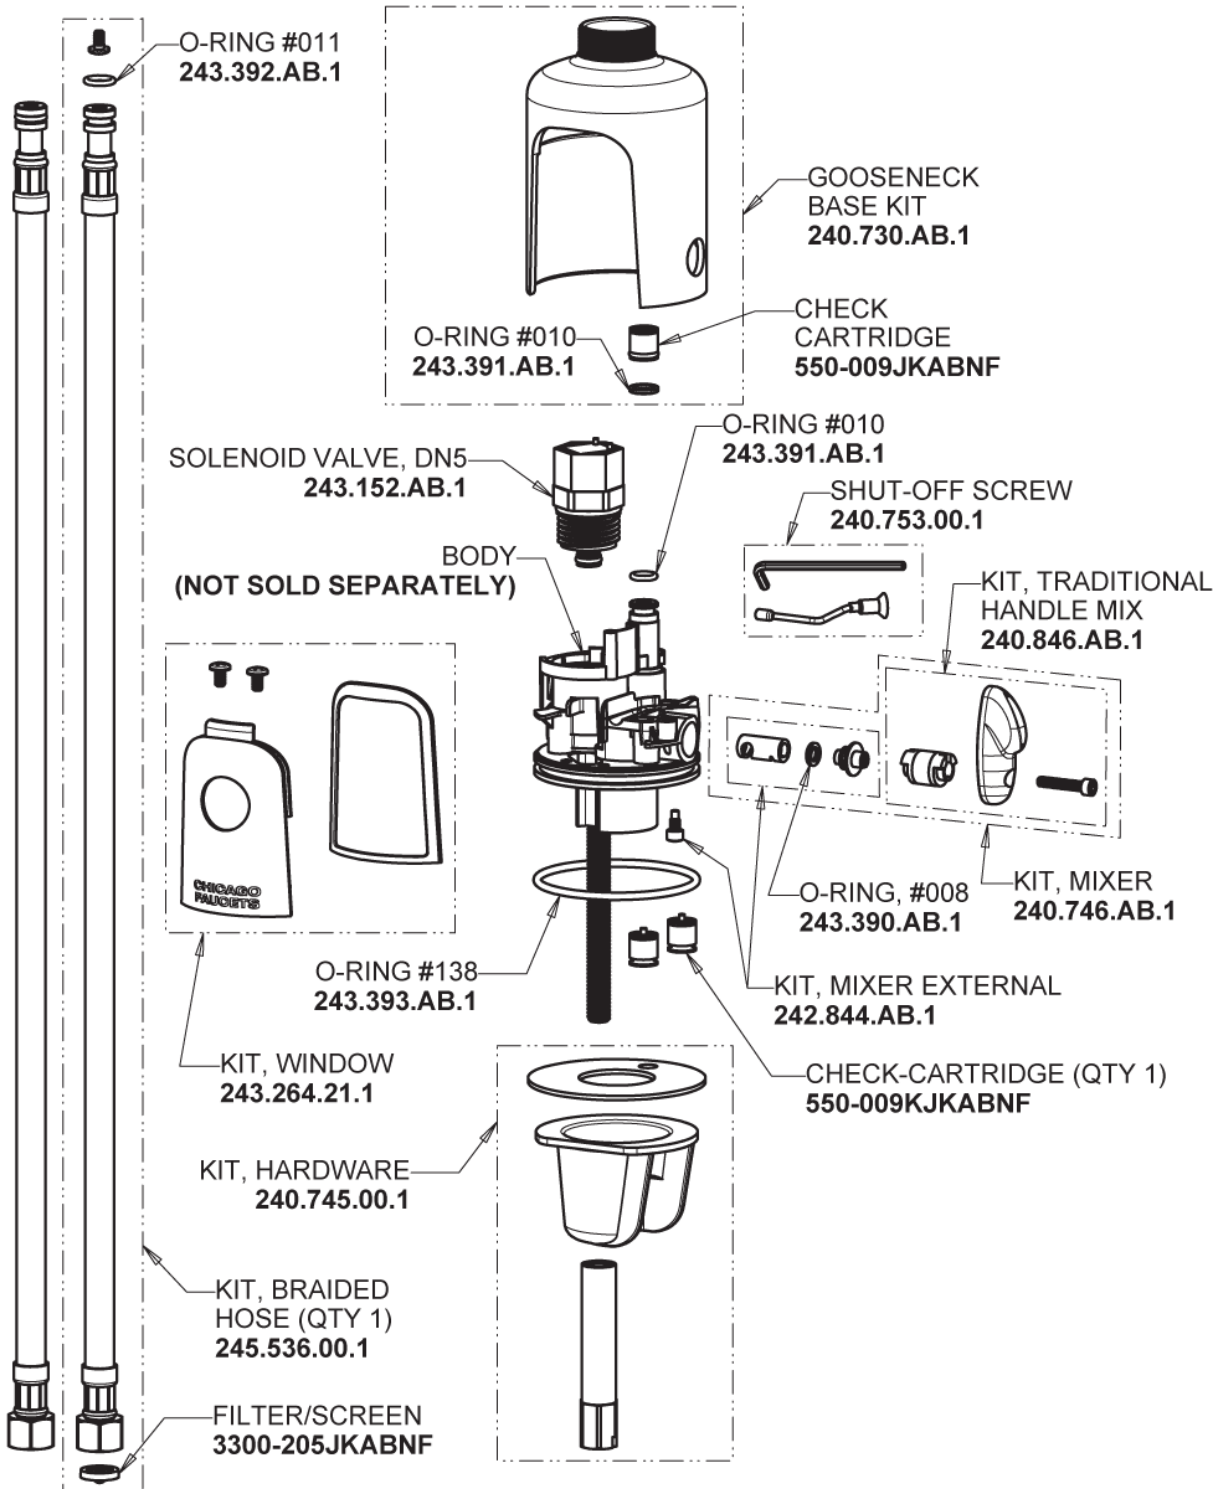

# Repair Parts

116.429.AB.1T

Touch-free, programmable faucet with above-deck electronics

## Base Parts: