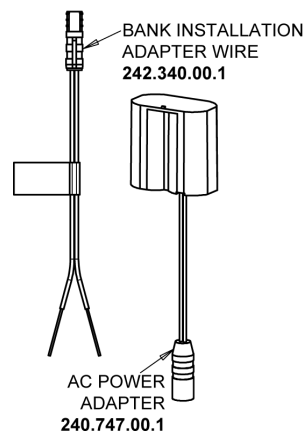

# CHICAGO FAUCETS®

Geberit Group

5-1/4" Rigid/Swing Gooseneck Spout with Flow Control  
**GN2H8FCJKABCP**

Electronic Module  
**242.433.00.1T**

AC Power System  
**AC Power**

ERROR:  
No image found.