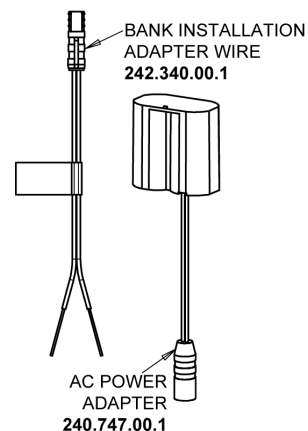

Repair Parts

116.427.AB.4T

Touch-free, programmable faucet with above-deck electronics

CHICAGO FAUCETS®

Geberit Group

Base Parts:

For Technical Assistance:

Phone: 800-TEC-TRUE (832-8783)

CHICAGO FAUCETS®

Geberit Group

5-1/4" Rigid/Swing Gooseneck Spout with Flow Control
GN2H8FCJKABCP

Electronic Module
242.433.00.1T

AC Power System
AC Power

ERROR:
No image found.

For Technical Assistance:

Phone: 800-TEC-TRUE (832-8783)