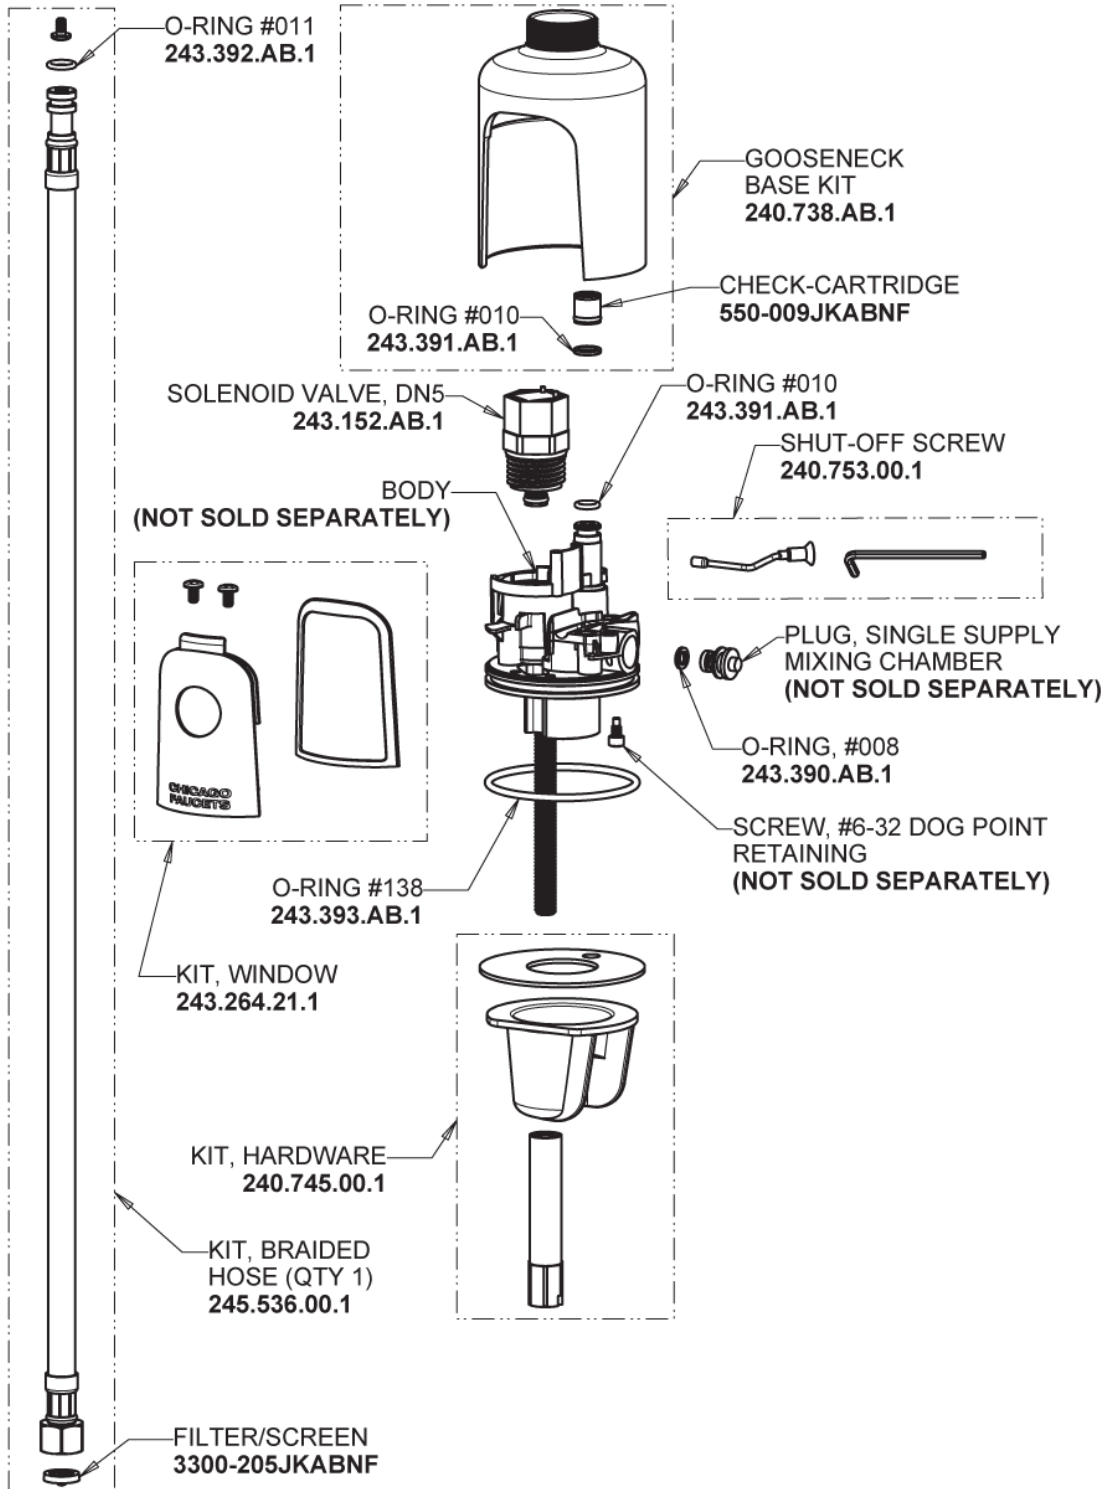

Repair Parts

116.427.AB.4T

Touch-free, programmable faucet with above-deck electronics

CHICAGO FAUCETS®

Geberit Group

Base Parts:

For Technical Assistance:

Phone: 800-TEC-TRUE (832-8783)

CHICAGO FAUCETS®

Geberit Group

5-1/4" Rigid/Swing Gooseneck Spout with Flow Control
GN2H8FCJKABCP

Electronic Module
242.433.00.1T

AC Power System
AC Power

ERROR:
No image found.

For Technical Assistance:

Phone: 800-TEC-TRUE (832-8783)