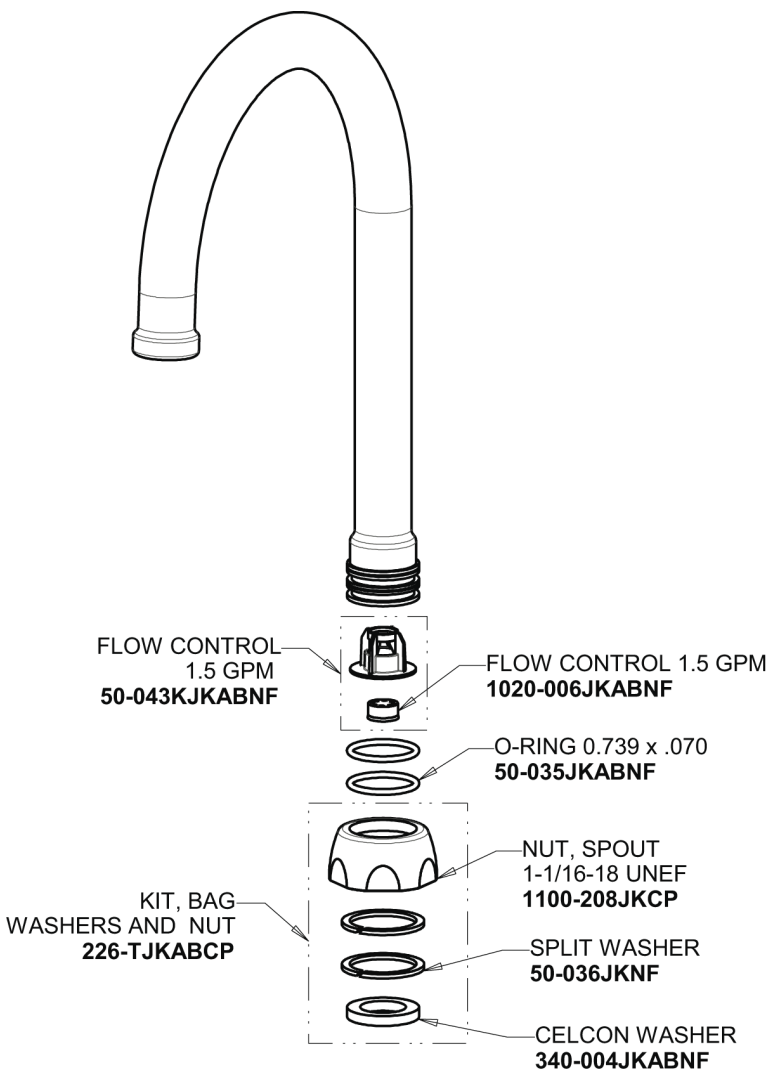

Repair Parts

116.427.AB.4T

Touch-free, programmable faucet with above-deck electronics

CHICAGO FAUCETS®

Geberit Group

Base Parts:

For Technical Assistance:

Phone: 800-TEC-TRUE (832-8783)

Email: techsupport.us@chicagofaucets.com

2100 South Clearwater Drive

Des Plaines, IL 60018

Phone: 847-803-5000

chicagofaucets.com

Repair Parts

116.427.AB.4T

Touch-free, programmable faucet with above-deck electronics

CHICAGO FAUCETS®

Geberit Group

5-1/4" Rigid/Swing Gooseneck Spout with Flow Control
GN2H8FCJKABCP

Electronic Module
242.433.00.1T

AC Power System
AC Power

ERROR:
No image found.

For Technical Assistance:

Phone: 800-TEC-TRUE (832-8783)