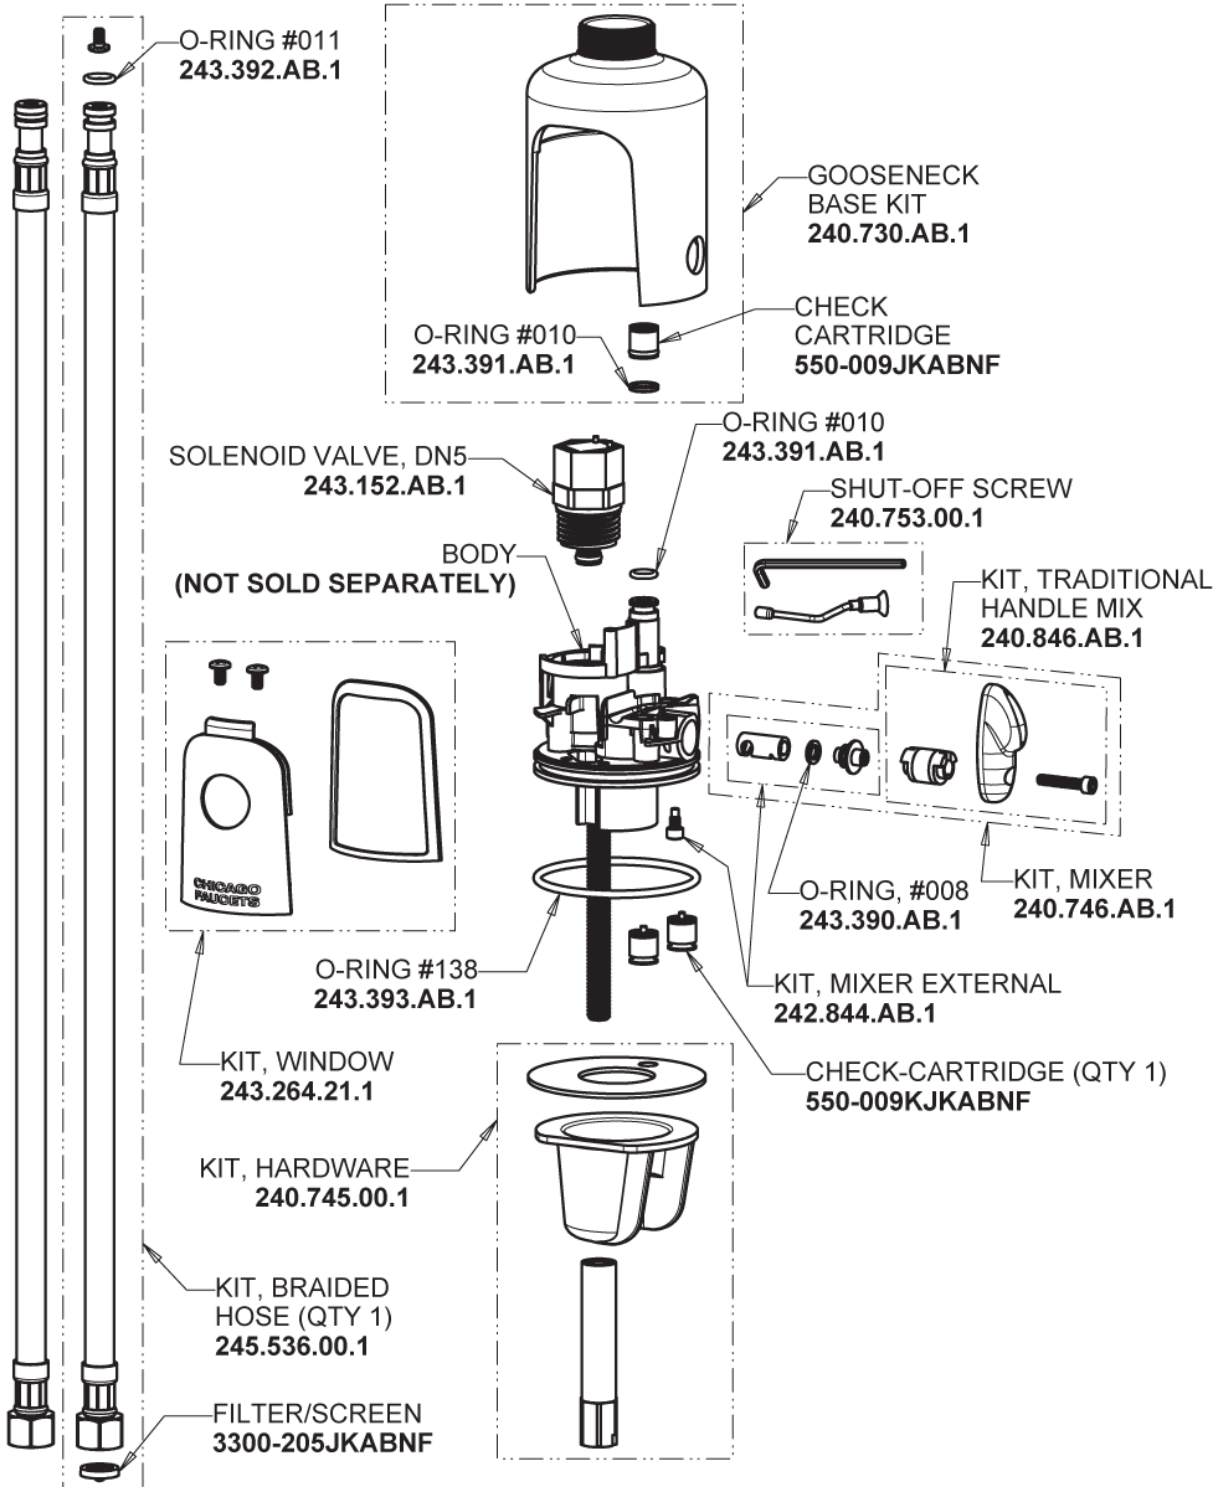

Repair Parts

116.323.AB.1T

Touch-free, programmable faucet with above-deck electronics

CHICAGO FAUCETS®

Geberit Group

Base Parts:

For Technical Assistance:

Phone: 800-TEC-TRUE (832-8783)