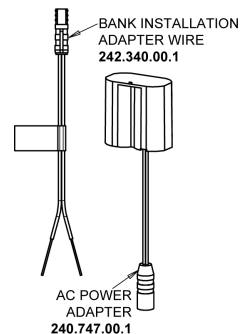

AC Power System
AC Power