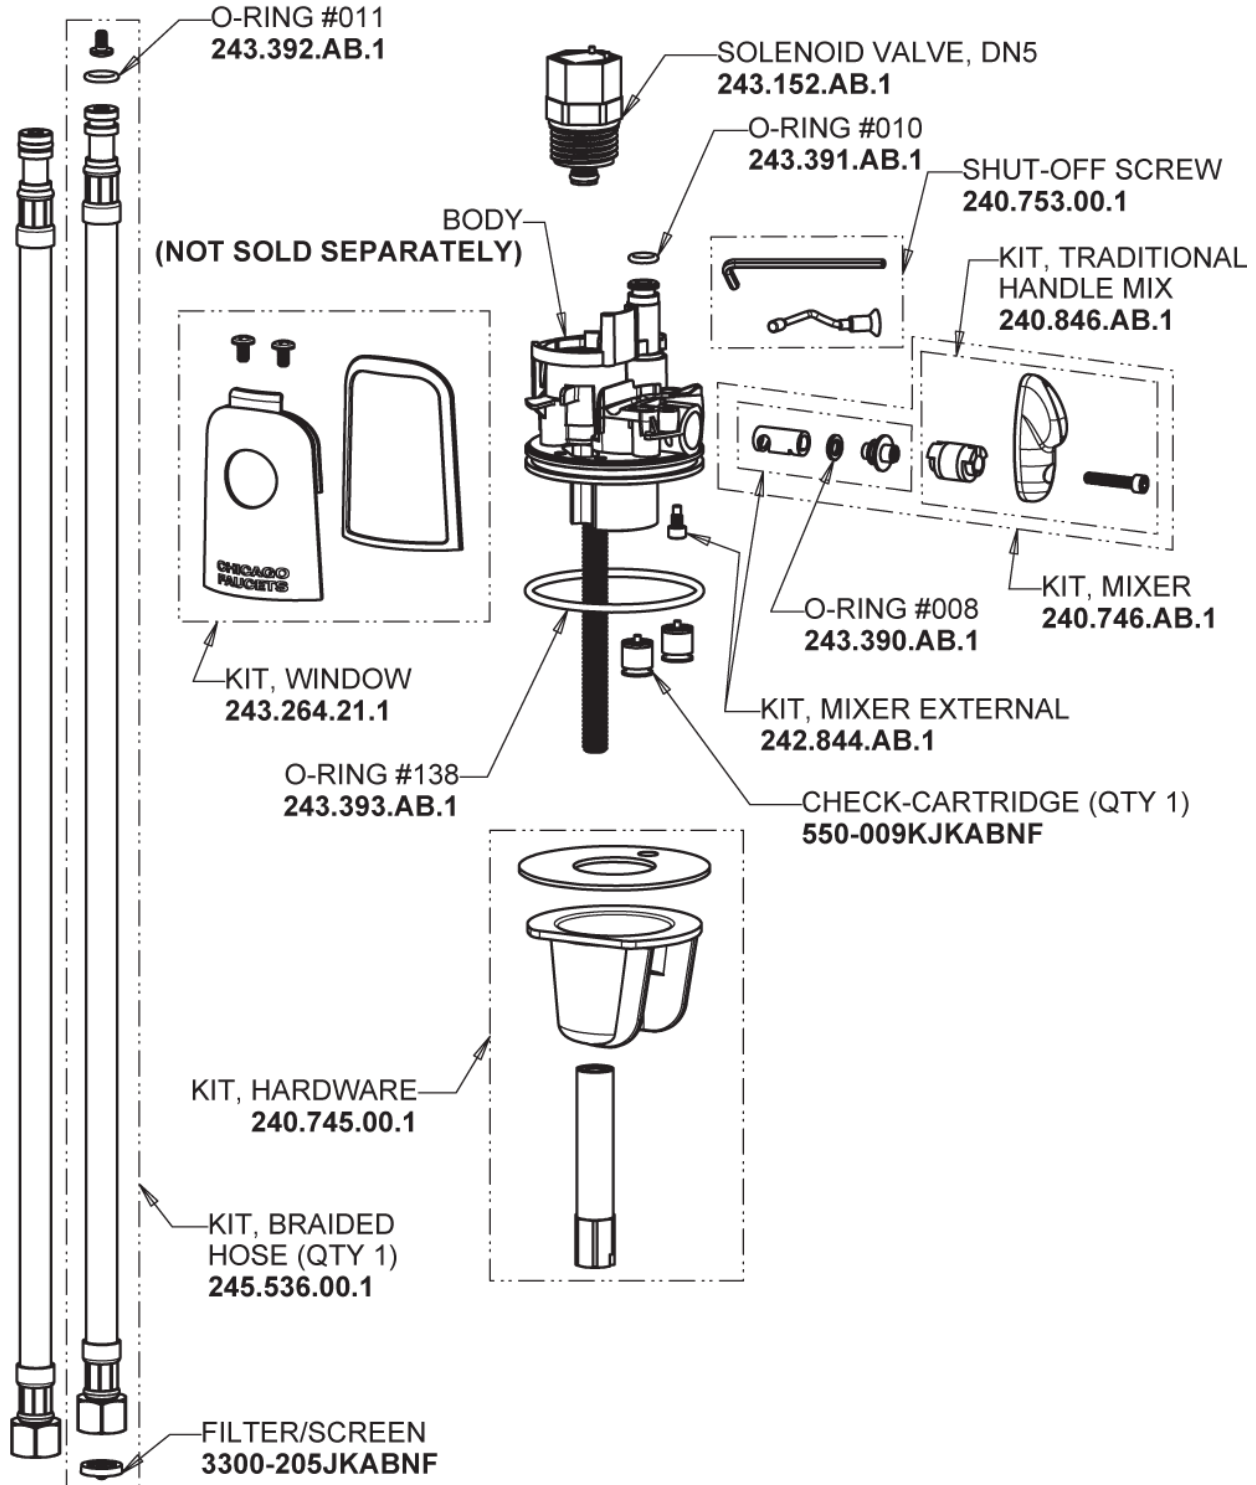

Repair Parts

116.221.AB.4T

Touch-free, programmable faucet with above-deck electronics

CHICAGO FAUCETS®

Geberit Group

HyTronic Base with User Temp Control

Base Parts:

For Technical Assistance:

Touch-free, programmable faucet with above-deck electronics

CHICAGO FAUCETS®

Geberit Group

HyTronic Traditional Spout
240.723.AB.1

CHECK-CARTRIDGE
550-009KJKABNF

O-RING, #010
243.391.AB.1

0.35 GPM (1.3 L/min) Vandal Proof Econo-Flo Non-Aerating
Outlet
E39VPJKABCP

VANDAL PROOF KEY
3-024JKRCF

Electronic Module
242.433.00.1T

CR-P2 6V Lithium Battery
242.560.00.1

For Technical Assistance:

Phone: 800-TEC-TRUE (832-8783)

Email: techsupport.us@chicagofaucets.com

2100 South Clearwater Drive