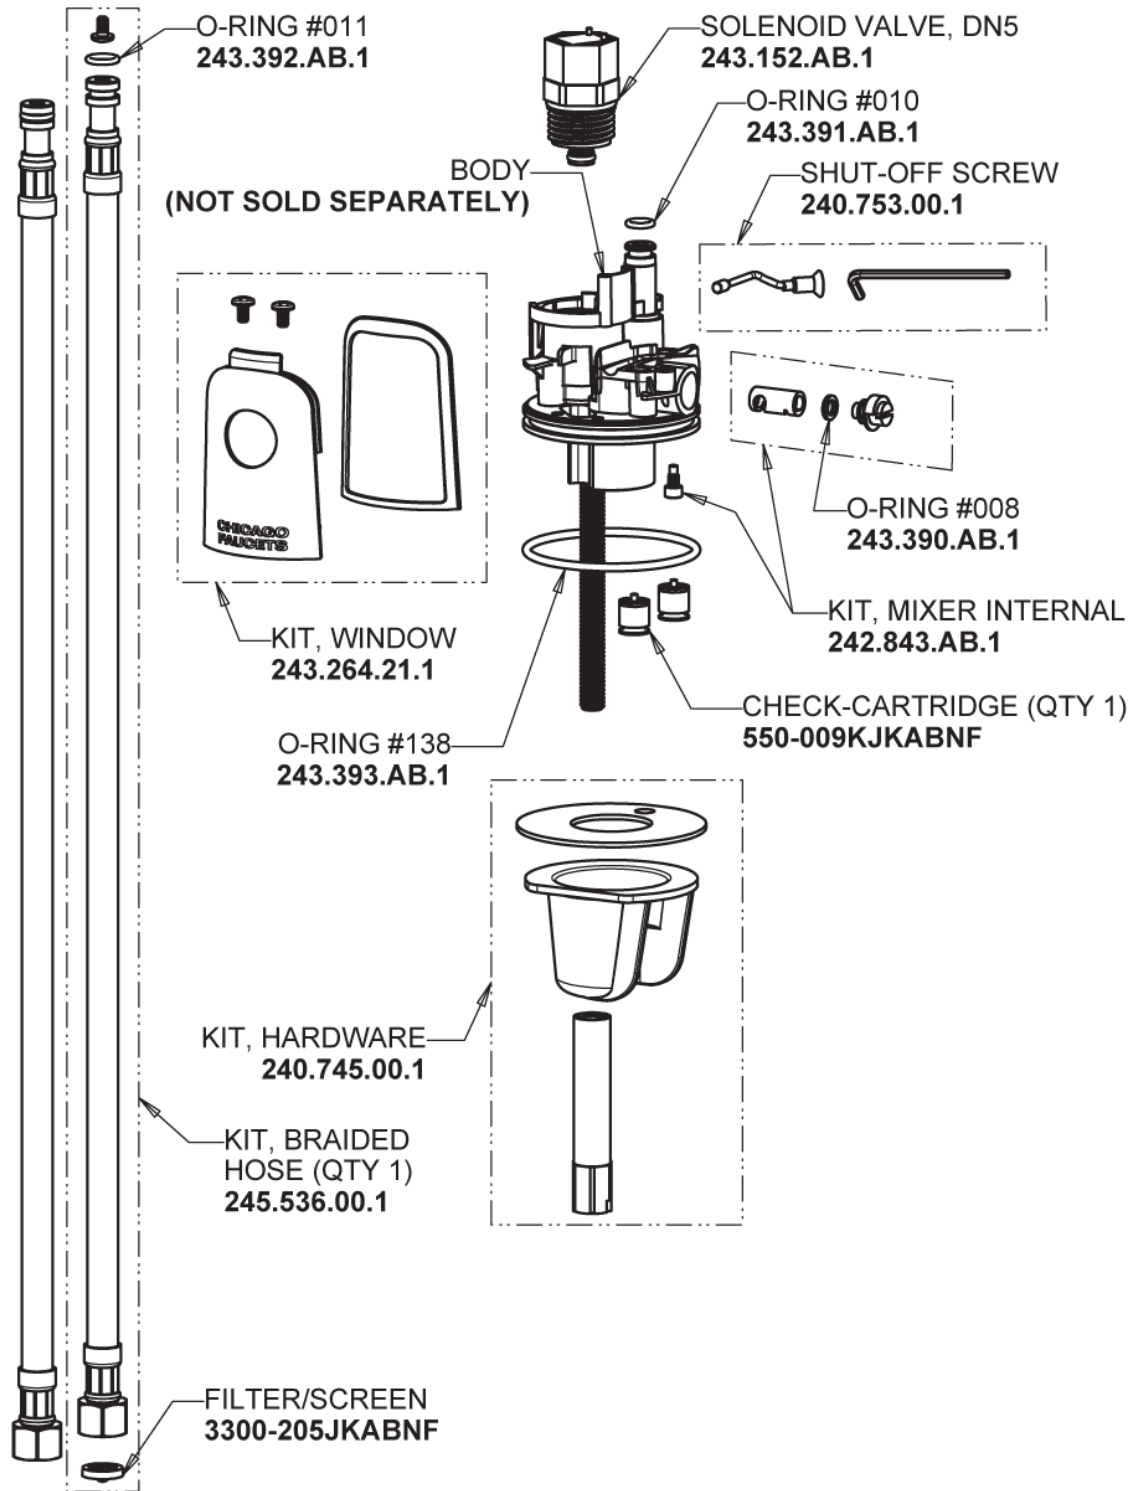

Repair Parts

116.212.AB.4T

Touch-free, programmable faucet with above-deck electronics

CHICAGO FAUCETS®

Geberit Group

HyTronic Base with Internal Mixer

Base Parts:

For Technical Assistance:

Touch-free, programmable faucet with above-deck electronics

CHICAGO FAUCETS®

Geberit Group

HyTronic Contemporary Spout
240.729.AB.1

CHECK-CARTRIDGE
550-009KJKABNF

O-RING, #010
243.391.AB.1

Electronic Module
242.433.00.1T

0.35 GPM (1.3 L/min) Vandal Proof Econo-Flo Non-Aerating
Outlet
E39VPJKABCP

VANDAL PROOF KEY
3-024JKRCF

CR-P2 6V Lithium Battery
242.560.00.1

For Technical Assistance:

Phone: 800-TEC-TRUE (832-8783)

Email: techsupport.us@chicagofaucets.com