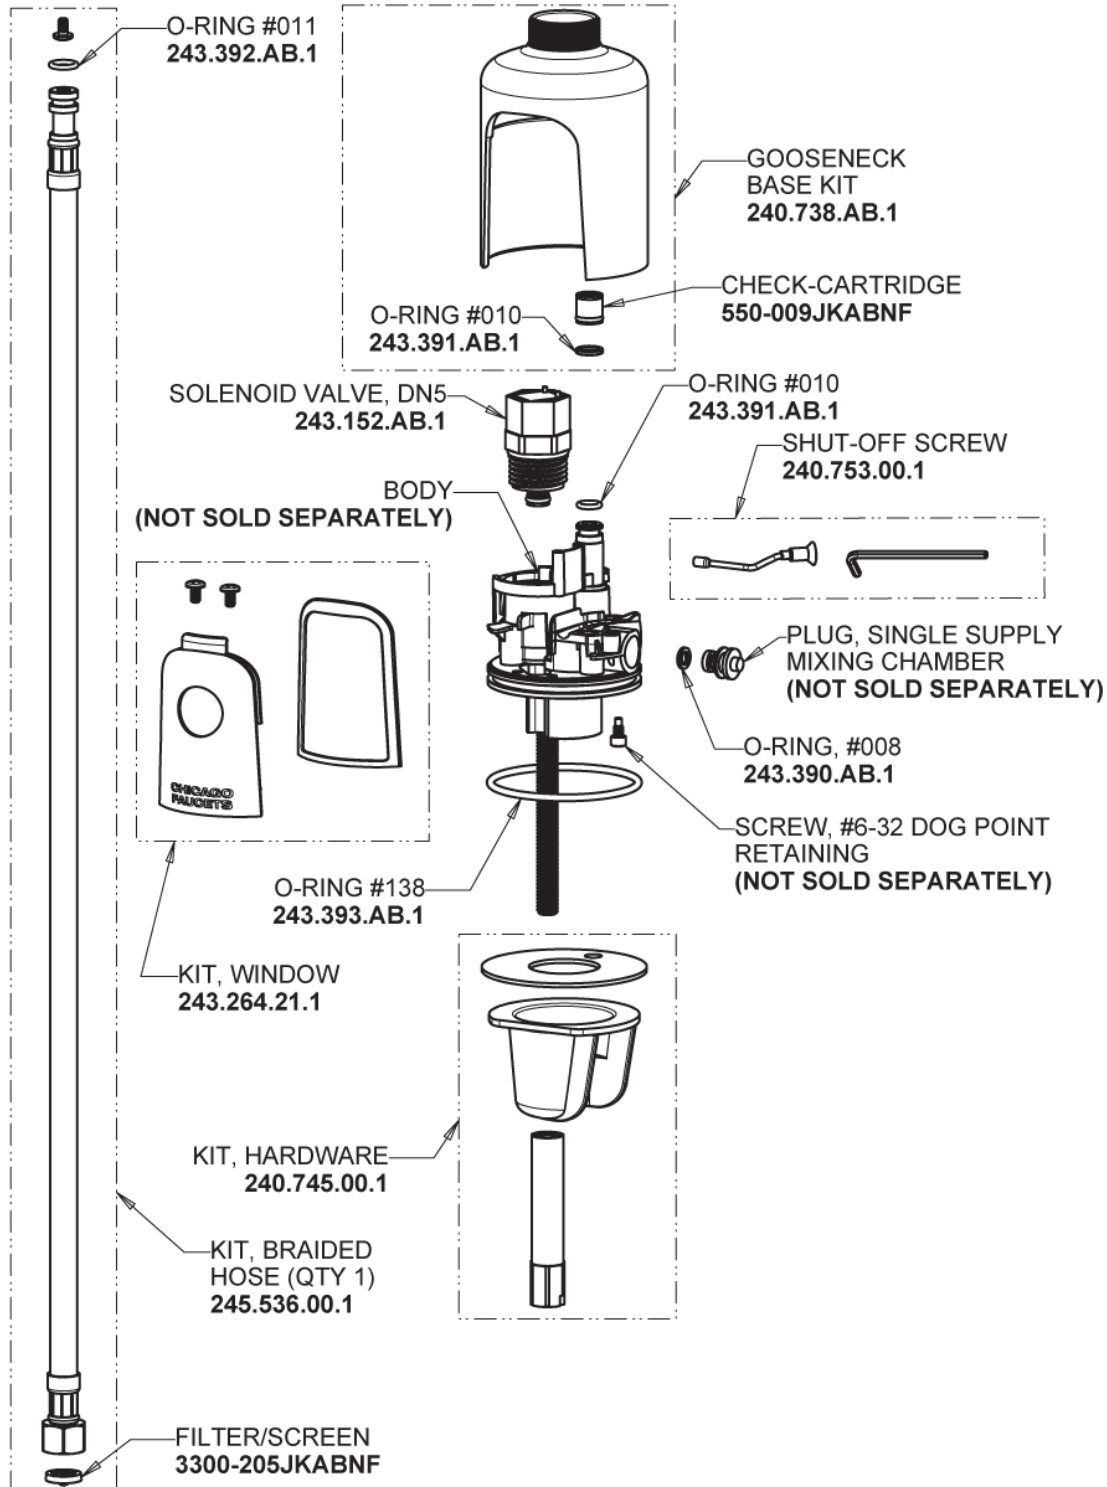

Repair Parts

116.203.AB.1T

Touch-free, programmable faucet with above-deck electronics

CHICAGO FAUCETS®

Geberit Group

Base Parts:

For Technical Assistance:

Phone: 800-TEC-TRUE (832-8783)

CHICAGO FAUCETS®

Geberit Group

5-1/4" Rigid / Swing Gooseneck Spout
GN2AH8JKABCP

Electronic Module
242.433.00.1T

0.5 GPM (1.9 L/min) Vandal Proof Non-Aerating Spray Outlet
E2805-5JKABCP

CR-P2 6V Lithium Battery
242.560.00.1