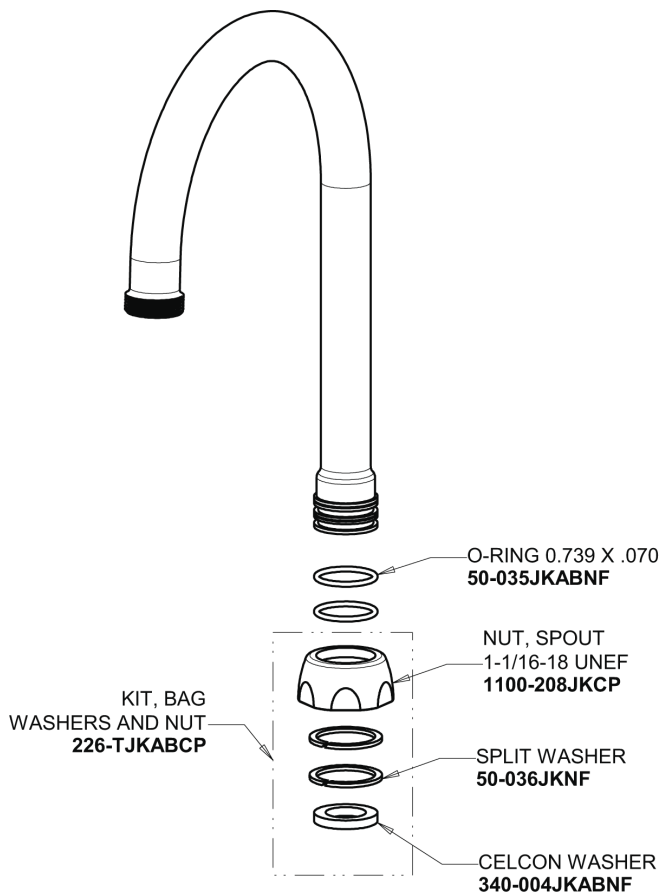

Repair Parts

116.203.AB.1T

Touch-free, programmable faucet with above-deck electronics

CHICAGO FAUCETS®

Geberit Group

Base Parts:

For Technical Assistance:

Phone: 800-TEC-TRUE (832-8783)

CHICAGO FAUCETS®

Geberit Group

5-1/4" Rigid / Swing Gooseneck Spout
GN2AH8JKABCP

Electronic Module
242.433.00.1T

0.5 GPM (1.9 L/min) Vandal Proof Non-Aerating Spray Outlet
E2805-5JKABCP

CR-P2 6V Lithium Battery
242.560.00.1