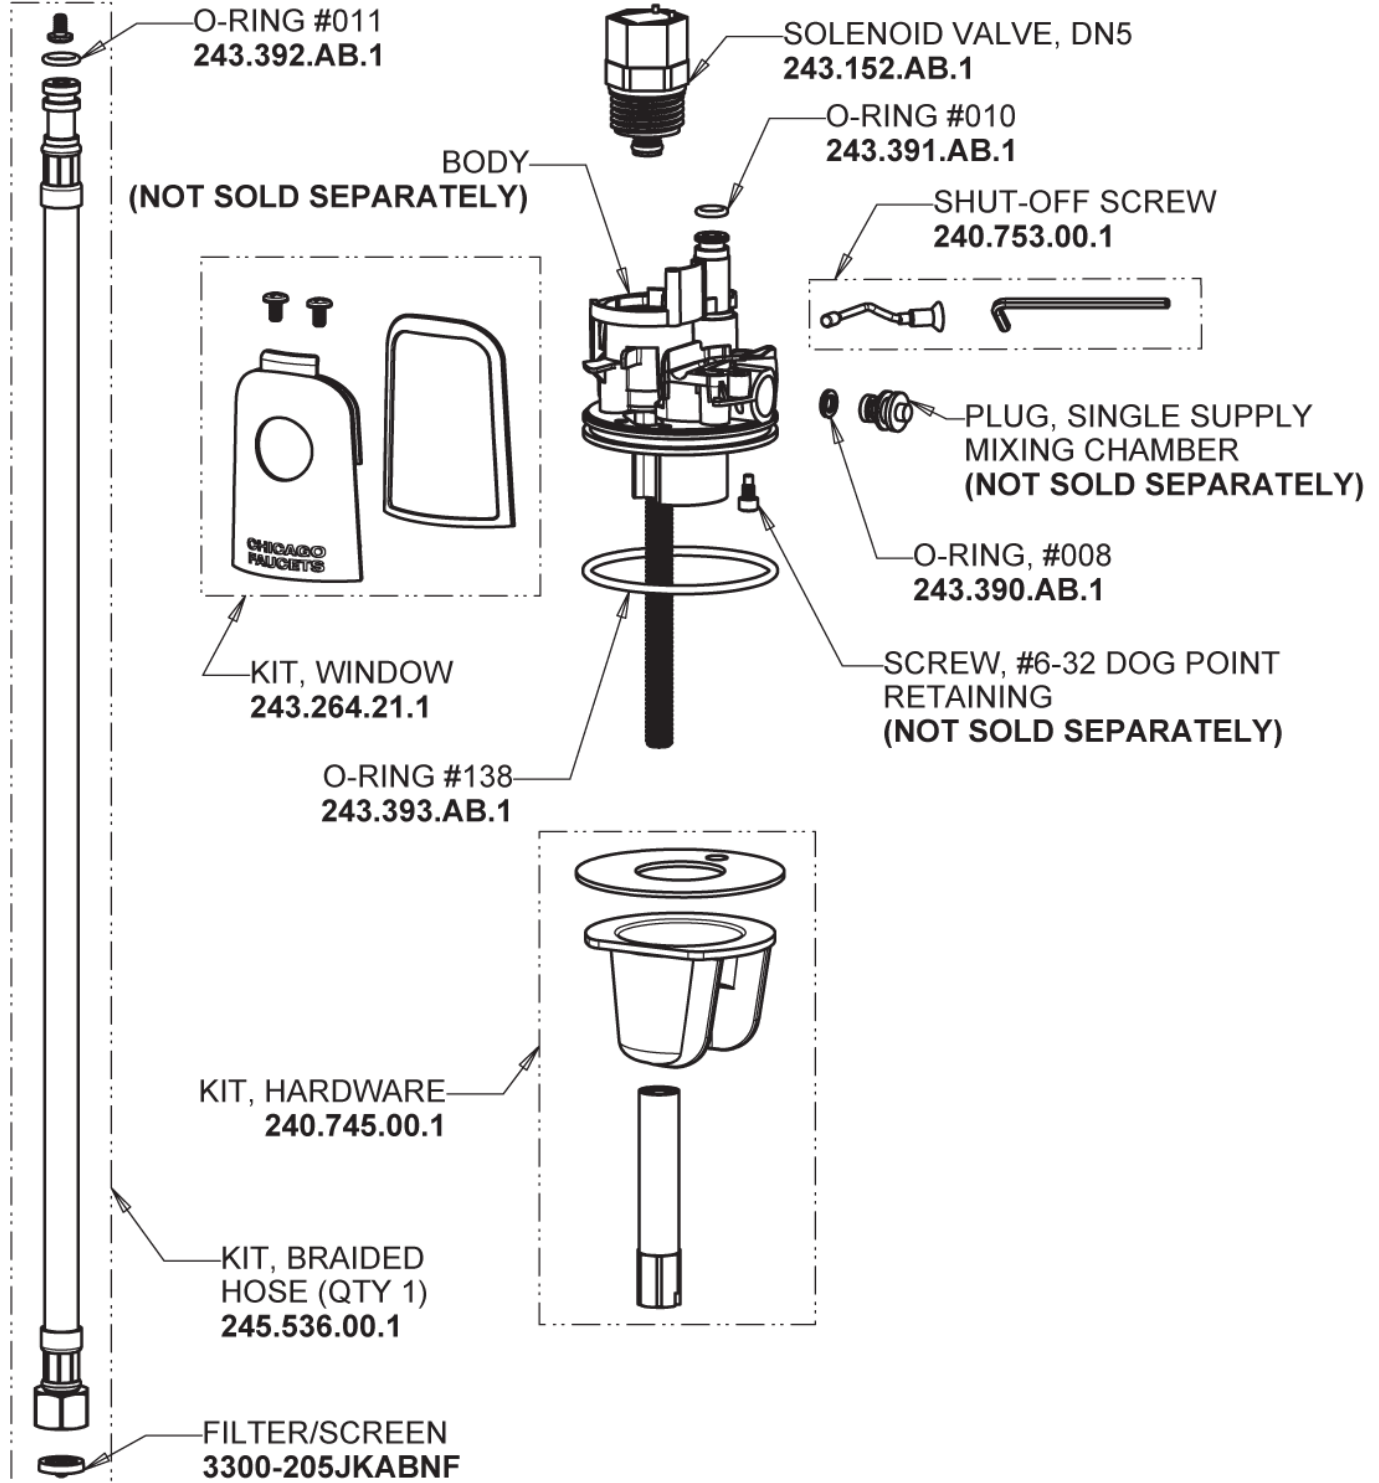

Repair Parts

116.202.AB.1T

Touch-free, programmable faucet with above-deck electronics

CHICAGO FAUCETS®

Geberit Group

HyTronic Base, No Mixer

Base Parts:

For Technical Assistance:

Touch-free, programmable faucet with above-deck electronics

CHICAGO FAUCETS®

Geberit Group

HyTronic Contemporary Spout
240.729.AB.1

CHECK-CARTRIDGE
550-009KJKABNF

O-RING, #010
243.391.AB.1

0.5 GPM (1.9 L/min) Vandal Proof Econo-Flo Non-Aerating
Spray
E2805JKABCP

VANDAL PROOF KEY
3-024JKRCF

Electronic Module
242.433.00.1T

CR-P2 6V Lithium Battery
242.560.00.1

For Technical Assistance:

Phone: 800-TEC-TRUE (832-8783)

Email: techsupport.us@chicagofaucets.com

2100 South Clearwater Drive