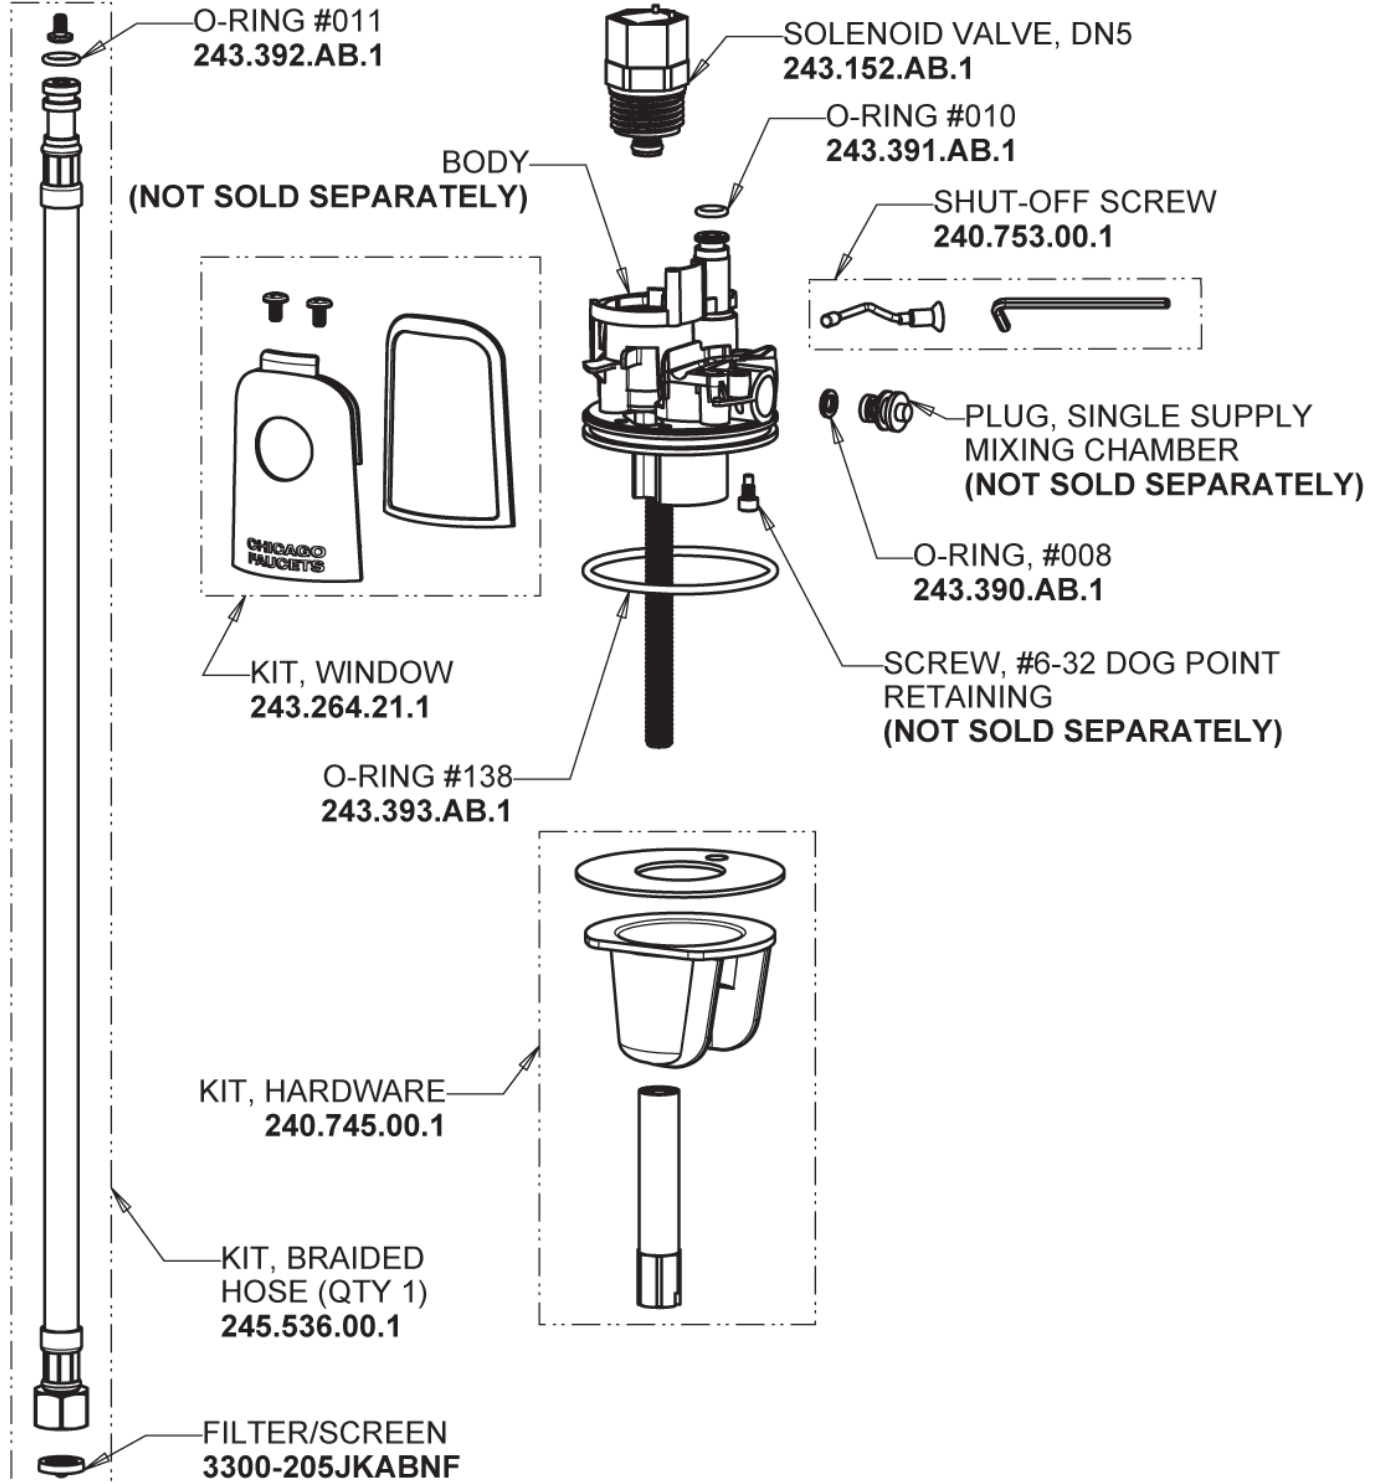

Repair Parts

116.201.AB.4T

Touch-free, programmable faucet with above-deck electronics

CHICAGO FAUCETS®

Geberit Group

HyTronic Base, No Mixer

Base Parts:

For Technical Assistance:

Touch-free, programmable faucet with above-deck electronics

CHICAGO FAUCETS®

Geberit Group

HyTronic Traditional Spout
240.724.AB.1

CHECK-CARTRIDGE
550-009KJKABNF

O-RING, #010
243.391.AB.1

0.35 GPM (1.3 L/min) Vandal Proof Econo-Flo Non-Aerating
Outlet
E39VPJKABCP

VANDAL PROOF KEY
3-024JKRCF

Electronic Module
242.433.00.1T

CR-P2 6V Lithium Battery
242.560.00.1

For Technical Assistance:

Phone: 800-TEC-TRUE (832-8783)

Email: techsupport.us@chicagofaucets.com

2100 South Clearwater Drive