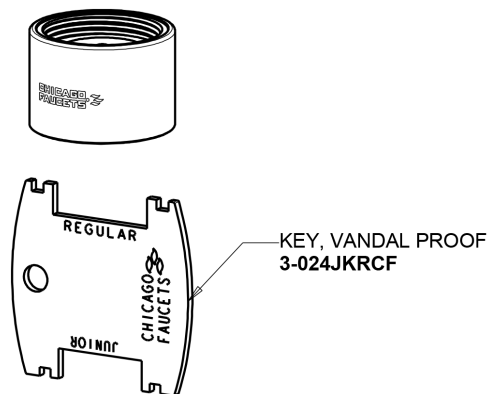

Repair Parts

116.124.AB.4T

Touch-free, programmable faucet with above-deck electronics

CHICAGO FAUCETS®

Geberit Group

HyTronic Base for Wall with User Temp Control

Base Parts:

For Technical Assistance:

Touch-free, programmable faucet with above-deck electronics

CHICAGO FAUCETS®

Geberit Group

5-1/4" Rigid / Swing Gooseneck Spout GN2AH8JKABCP

0.35 GPM (1.3 L/min) Vandal Proof Econo-Flo Non-Aerating Outlet E38VPJKABCP