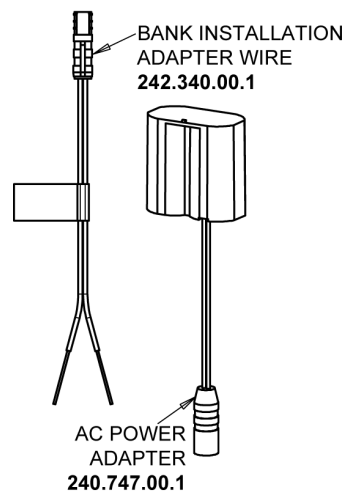

AC Power System AC Power

For Technical Assistance:

Phone: 800-TEC-TRUE (832-8783)

Email: techsupport.us@chicagofaucets.com

2100 South Clearwater Drive
Des Plaines, IL 60018
Phone: 847-803-5000
chicagofaucets.com