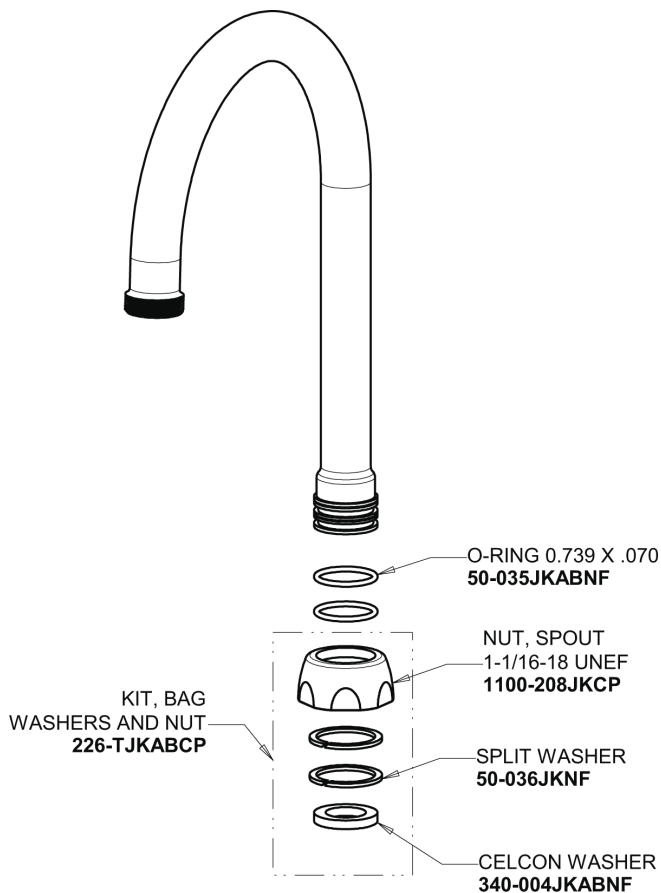

Repair Parts

116.124.AB.4T

Touch-free, programmable faucet with above-deck electronics

CHICAGO FAUCETS®

Geberit Group

HyTronic Base for Wall with User Temp Control

Base Parts:

For Technical Assistance:

Touch-free, programmable faucet with above-deck electronics

CHICAGO FAUCETS®

Geberit Group

5-1/4" Rigid / Swing Gooseneck Spout GN2AH8JKABCP

0.35 GPM (1.3 L/min) Vandal Proof Econo-Flo Non-Aerating Outlet E38VPJKABCP