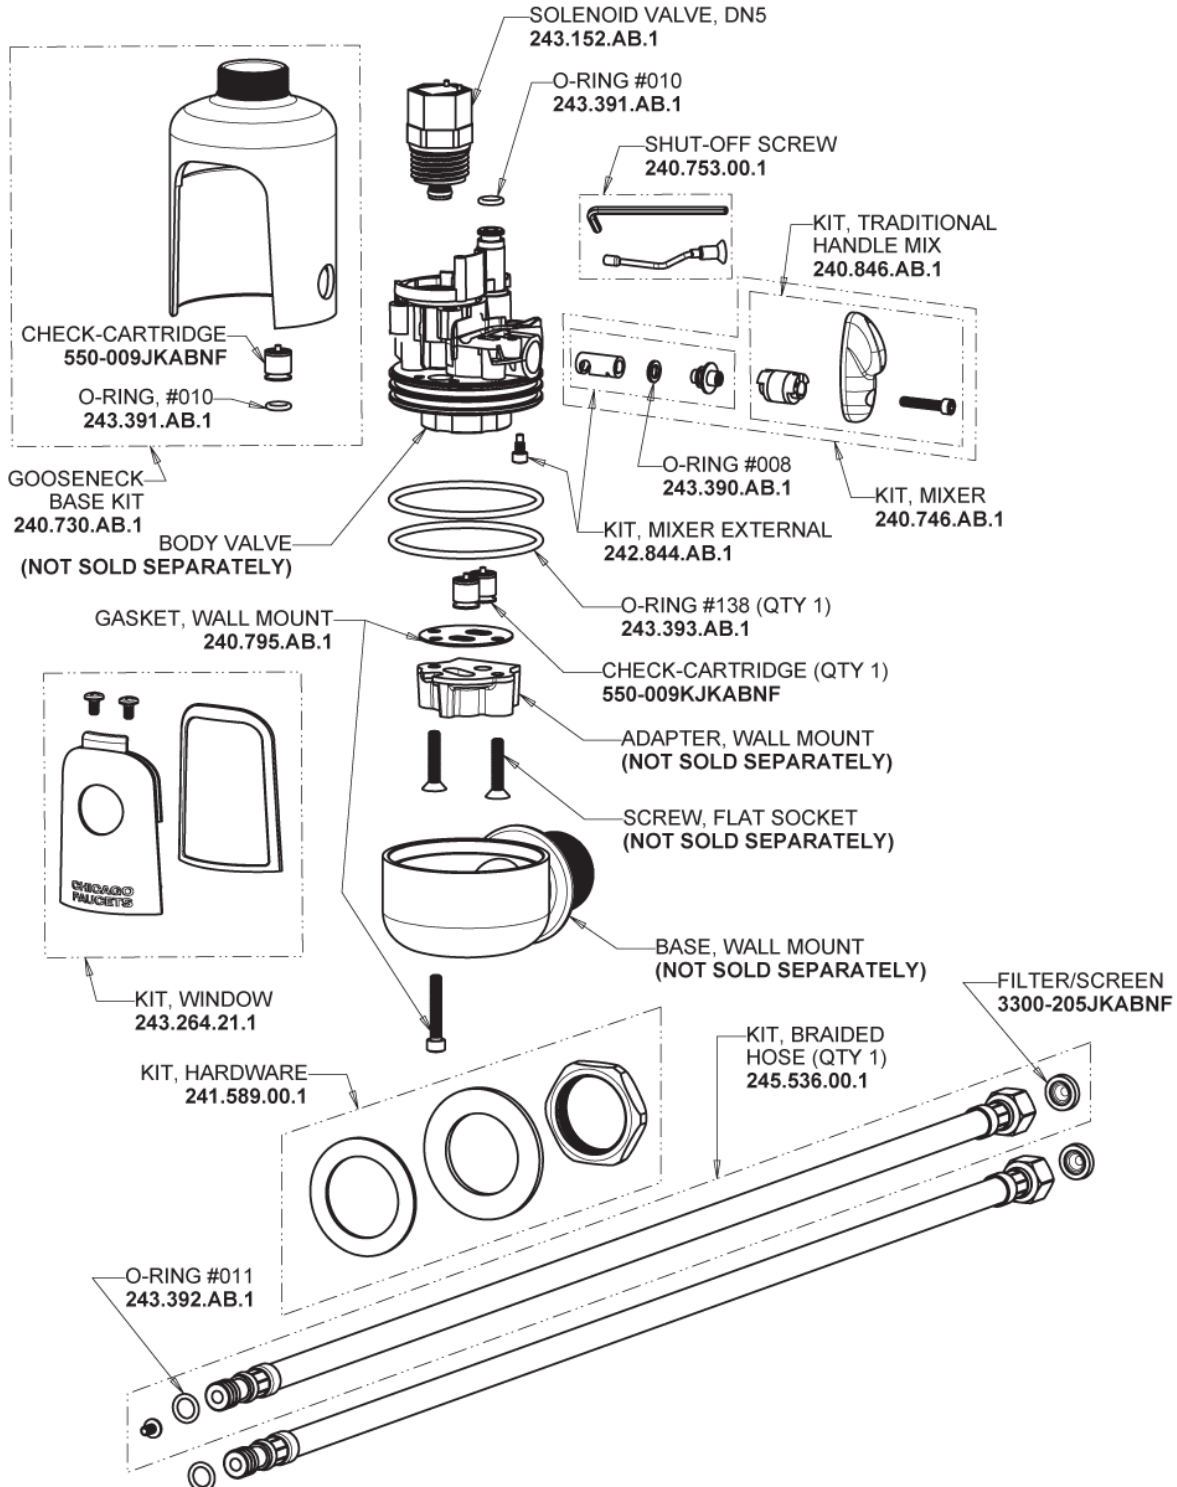

Repair Parts

116.124.AB.4T

Touch-free, programmable faucet with above-deck electronics

CHICAGO FAUCETS®

Geberit Group

HyTronic Base for Wall with User Temp Control

Base Parts:

For Technical Assistance:

Touch-free, programmable faucet with above-deck electronics

CHICAGO FAUCETS®

Geberit Group

5-1/4" Rigid / Swing Gooseneck Spout GN2AH8JKABCP

0.35 GPM (1.3 L/min) Vandal Proof Econo-Flo Non-Aerating Outlet E38VPJKABCP