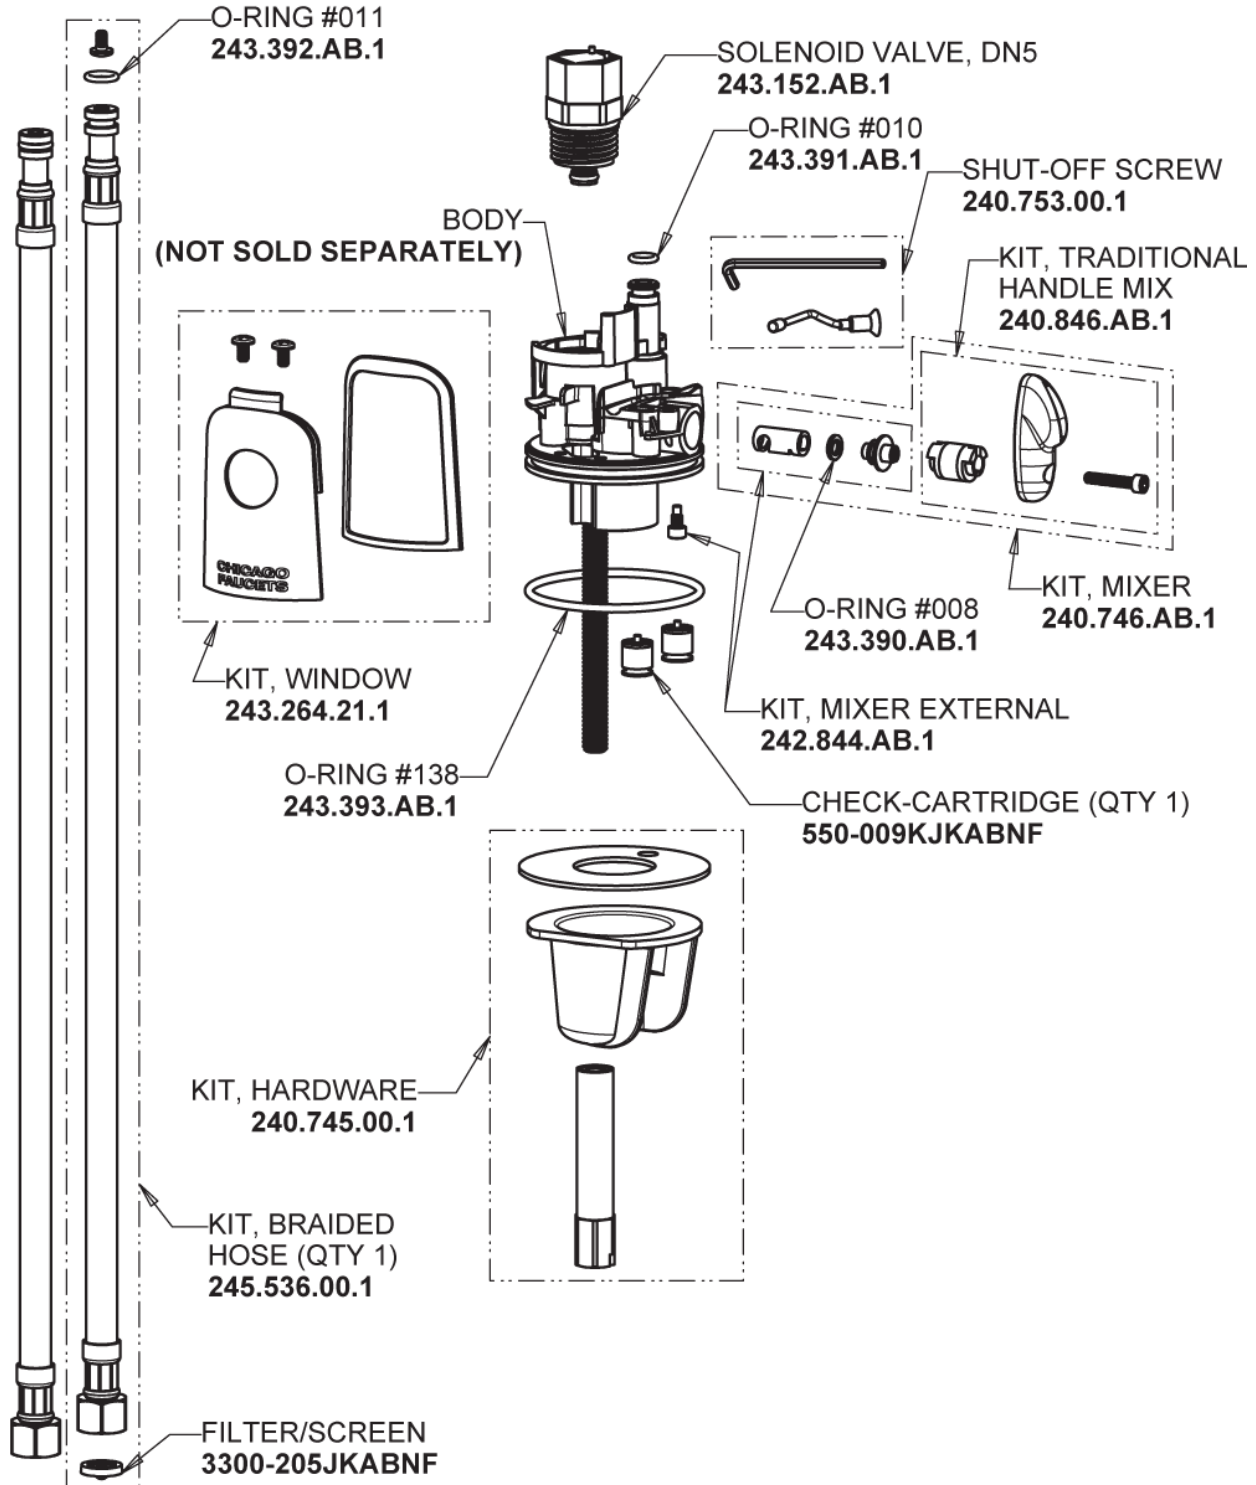

Repair Parts

116.121.AB.4T

Touch-free, programmable faucet with above-deck electronics

CHICAGO FAUCETS®

Geberit Group

HyTronic Base with User Temp Control

Base Parts:

For Technical Assistance:

Touch-free, programmable faucet with above-deck electronics

CHICAGO FAUCETS®

Geberit Group

HyTronic Traditional Spout
240.723.AB.1

CHECK-CARTRIDGE
550-009KJKABNF

O-RING, #010
243.391.AB.1

0.35 GPM (1.3 L/min) Vandal Proof Econo-Flo Non-Aerating
Outlet
E39VPJKABCP

VANDAL PROOF KEY
3-024JKRCF

Electronic Module
242.433.00.1T

AC Power System
AC Power

For Technical Assistance:

Phone: 800-TEC-TRUE (832-8783)

Email: techsupport.us@chicagofaucets.com

2100 South Clearwater Drive
Des Plaines, IL 60018
Phone: 847-803-5000
chicagofaucets.com