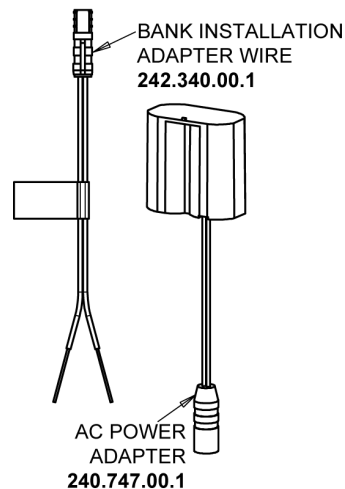

AC Power System
AC Power