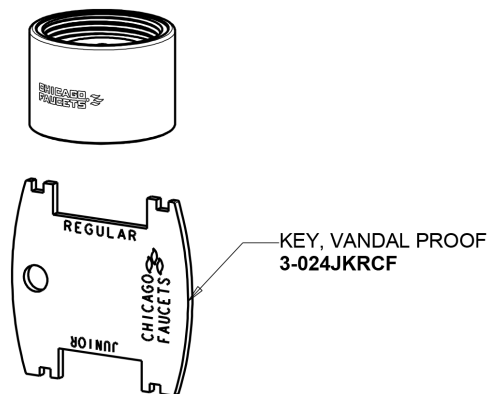

Repair Parts

116.114.AB.4

Touch-free, programmable faucet with above-deck electronics

CHICAGO FAUCETS®

Geberit Group

HyTronic Base for Wall with Internal Mixer

Base Parts:

For Technical Assistance:

Touch-free, programmable faucet with above-deck electronics

CHICAGO FAUCETS®

Geberit Group

5-1/4" Rigid / Swing Gooseneck Spout
GN2AH8JKABCP

Electronic Module
242.574.00.1

0.35 GPM (1.3 L/min) Vandal Proof Econo-Flo Non-Aerating Outlet
E38VPJKABCP