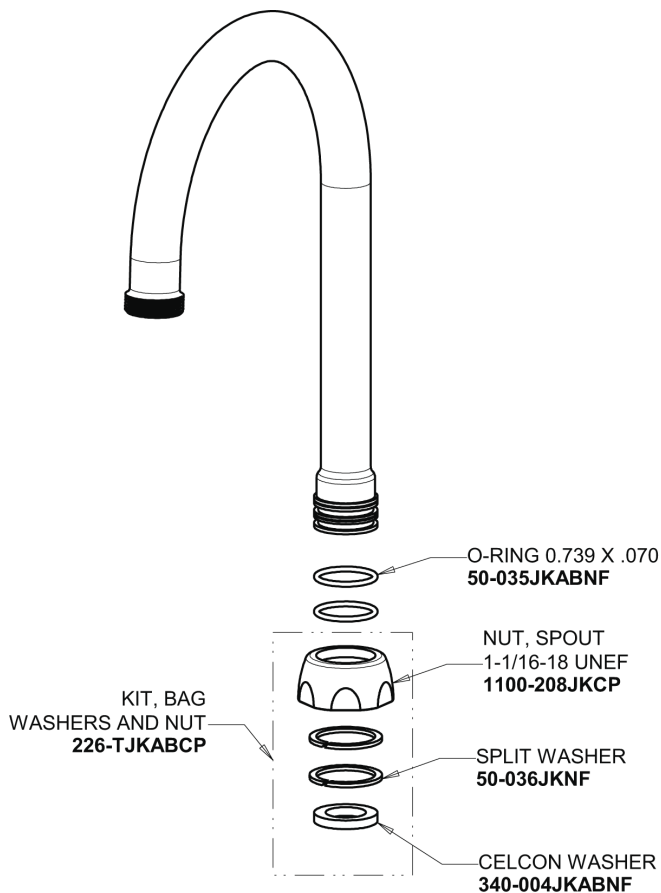

Repair Parts

116.114.AB.4

Touch-free, programmable faucet with above-deck electronics

CHICAGO FAUCETS®

Geberit Group

HyTronic Base for Wall with Internal Mixer

Base Parts:

For Technical Assistance:

Touch-free, programmable faucet with above-deck electronics

CHICAGO FAUCETS®

Geberit Group

5-1/4" Rigid / Swing Gooseneck Spout
GN2AH8JKABCP

Electronic Module
242.574.00.1

0.35 GPM (1.3 L/min) Vandal Proof Econo-Flo Non-Aerating Outlet
E38VPJKABCP