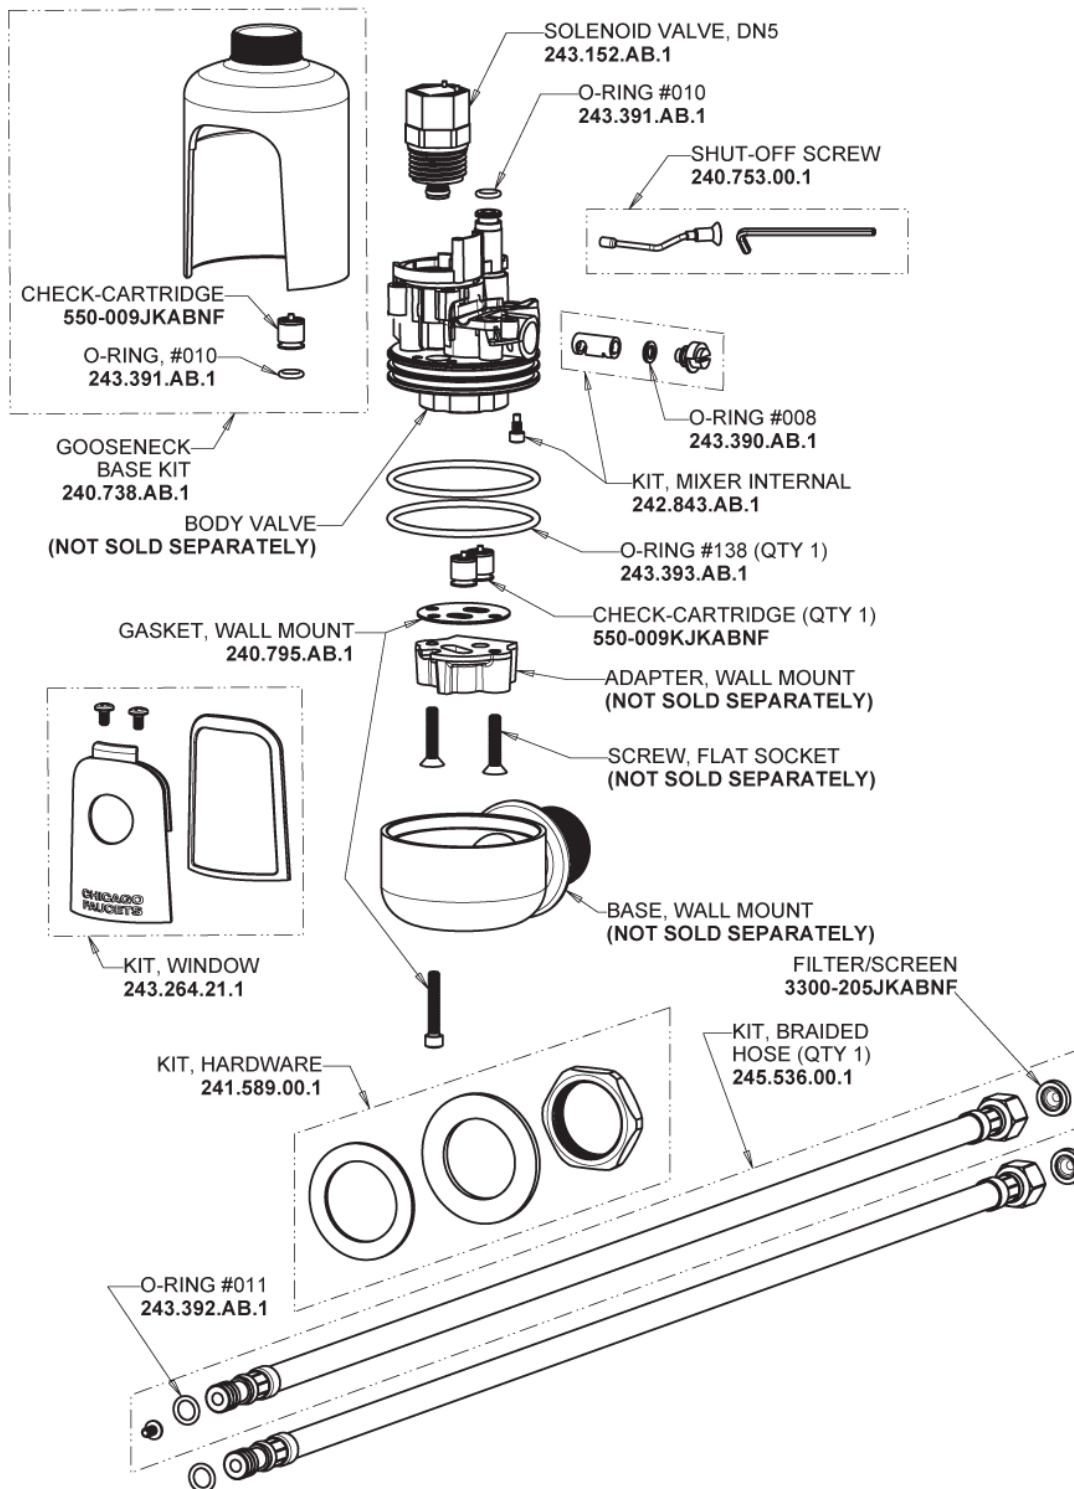

Repair Parts

116.114.AB.4

Touch-free, programmable faucet with above-deck electronics

CHICAGO FAUCETS®

Geberit Group

HyTronic Base for Wall with Internal Mixer

Base Parts:

For Technical Assistance:

Touch-free, programmable faucet with above-deck electronics

CHICAGO FAUCETS®

Geberit Group

5-1/4" Rigid / Swing Gooseneck Spout
GN2AH8JKABCP

Electronic Module
242.574.00.1

0.35 GPM (1.3 L/min) Vandal Proof Econo-Flo Non-Aerating Outlet
E38VPJKABCP