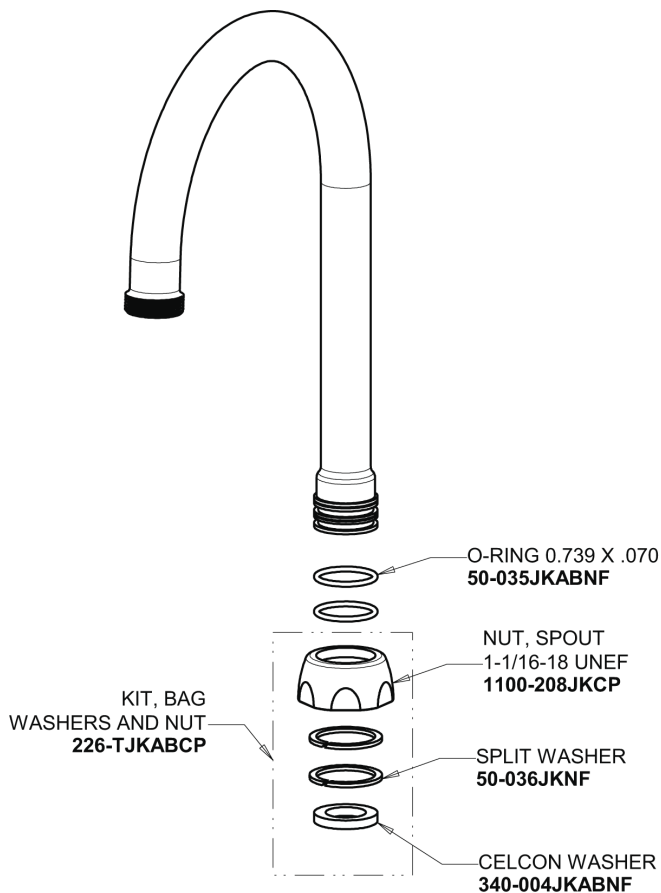

Repair Parts

116.113.AB.1T

Touch-free, programmable faucet with above-deck electronics

CHICAGO FAUCETS®

Geberit Group

Base Parts:

For Technical Assistance:

Phone: 800-TEC-TRUE (832-8783)

CHICAGO FAUCETS®

Geberit Group

5-1/4" Rigid / Swing Gooseneck Spout
GN2AH8JKABCP

Electronic Module
242.433.00.1T

0.5 GPM (1.9 L/min) Vandal Proof Non-Aerating Spray Outlet
E2805-5JKABCP

AC Power System
AC Power