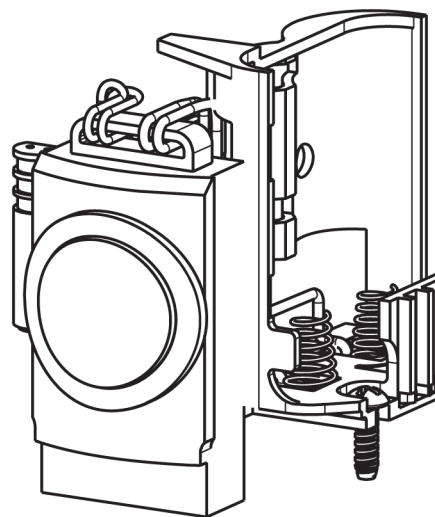

Repair Parts

116.113.AB.1T

Touch-free, programmable faucet with above-deck electronics

CHICAGO FAUCETS®

Geberit Group

Base Parts:

For Technical Assistance:

Phone: 800-TEC-TRUE (832-8783)

CHICAGO FAUCETS®

Geberit Group

5-1/4" Rigid / Swing Gooseneck Spout
GN2AH8JKABCP

Electronic Module
242.433.00.1T

0.5 GPM (1.9 L/min) Vandal Proof Non-Aerating Spray Outlet
E2805-5JKABCP

AC Power System
AC Power