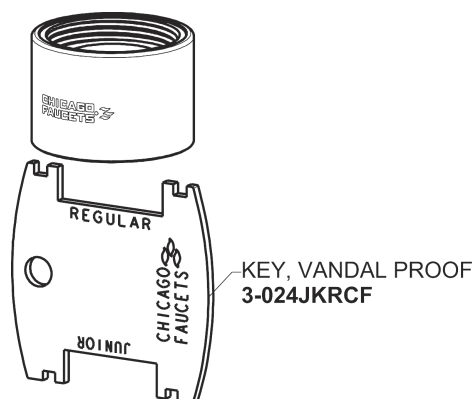

Repair Parts

116.113.AB.1T

Touch-free, programmable faucet with above-deck electronics

CHICAGO FAUCETS®

Geberit Group

Base Parts:

For Technical Assistance:

Phone: 800-TEC-TRUE (832-8783)

CHICAGO FAUCETS®

Geberit Group

5-1/4" Rigid / Swing Gooseneck Spout
GN2AH8JKABCP

Electronic Module
242.433.00.1T

0.5 GPM (1.9 L/min) Vandal Proof Non-Aerating Spray Outlet
E2805-5JKABCP

AC Power System
AC Power