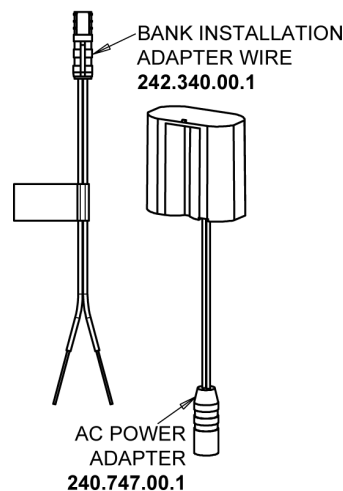

CHICAGO FAUCETS®

Geberit Group

5-1/4" Rigid / Swing Gooseneck Spout
GN2AH8JKABCP

Electronic Module
242.433.00.1T

0.5 GPM (1.9 L/min) Vandal Proof Non-Aerating Spray Outlet
E2805-5JKABCP

AC Power System
AC Power