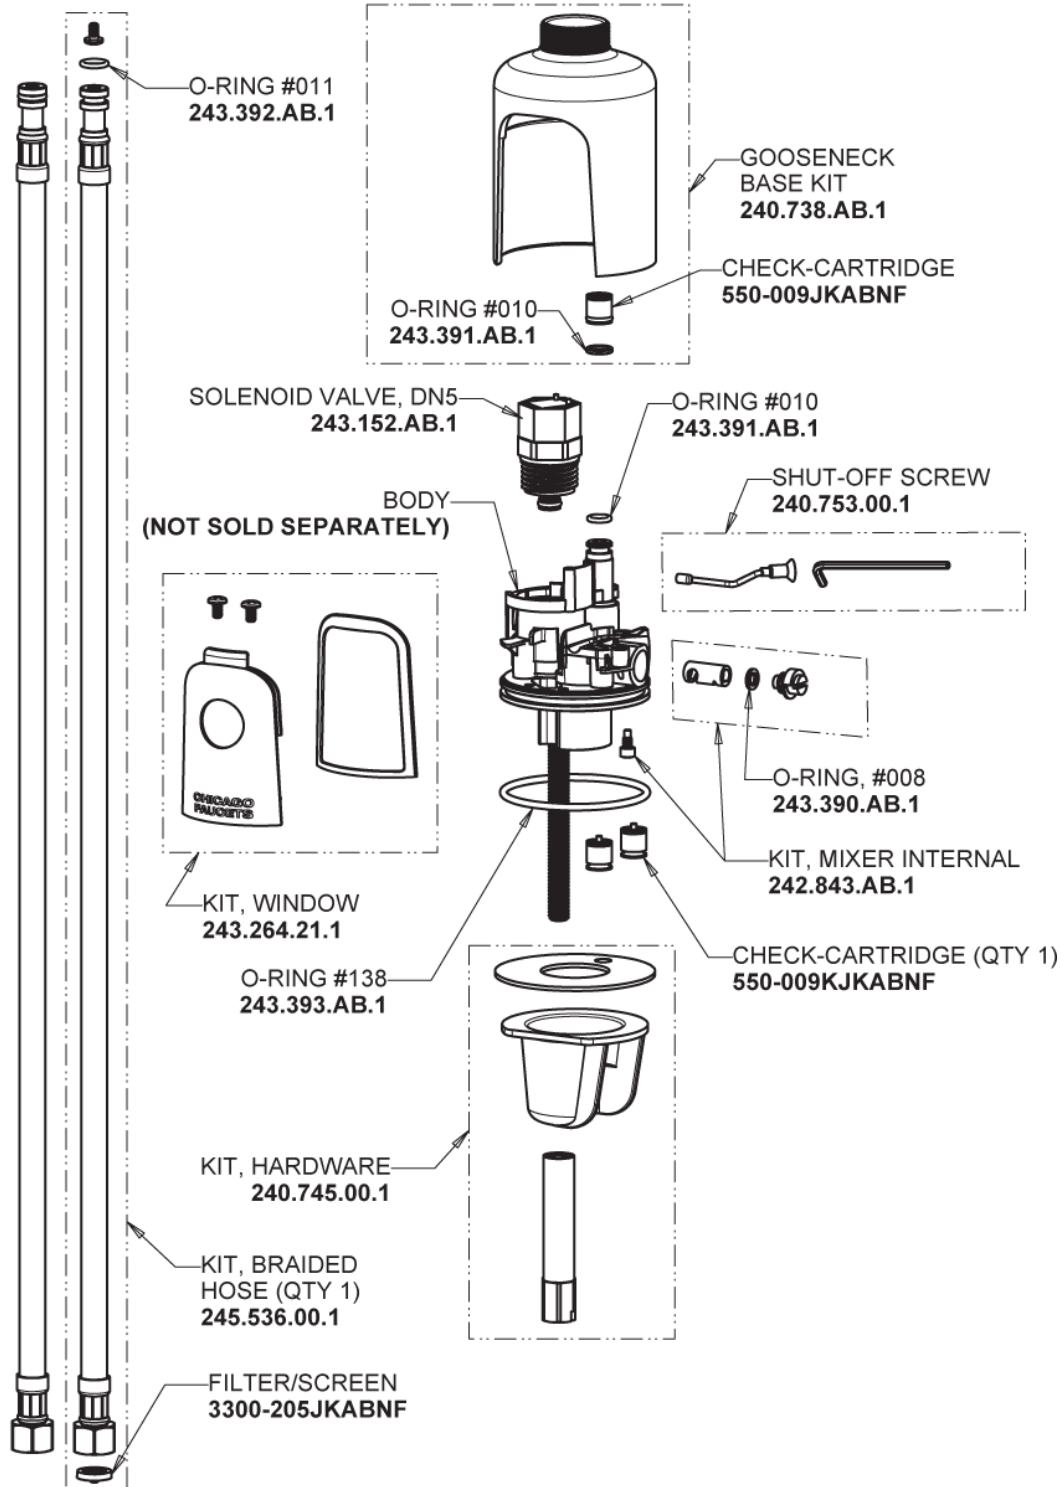

Repair Parts

116.113.AB.1T

Touch-free, programmable faucet with above-deck electronics

CHICAGO FAUCETS®

Geberit Group

Base Parts:

For Technical Assistance:

Phone: 800-TEC-TRUE (832-8783)

CHICAGO FAUCETS®

Geberit Group

5-1/4" Rigid / Swing Gooseneck Spout
GN2AH8JKABCP

Electronic Module
242.433.00.1T

0.5 GPM (1.9 L/min) Vandal Proof Non-Aerating Spray Outlet
E2805-5JKABCP

AC Power System
AC Power