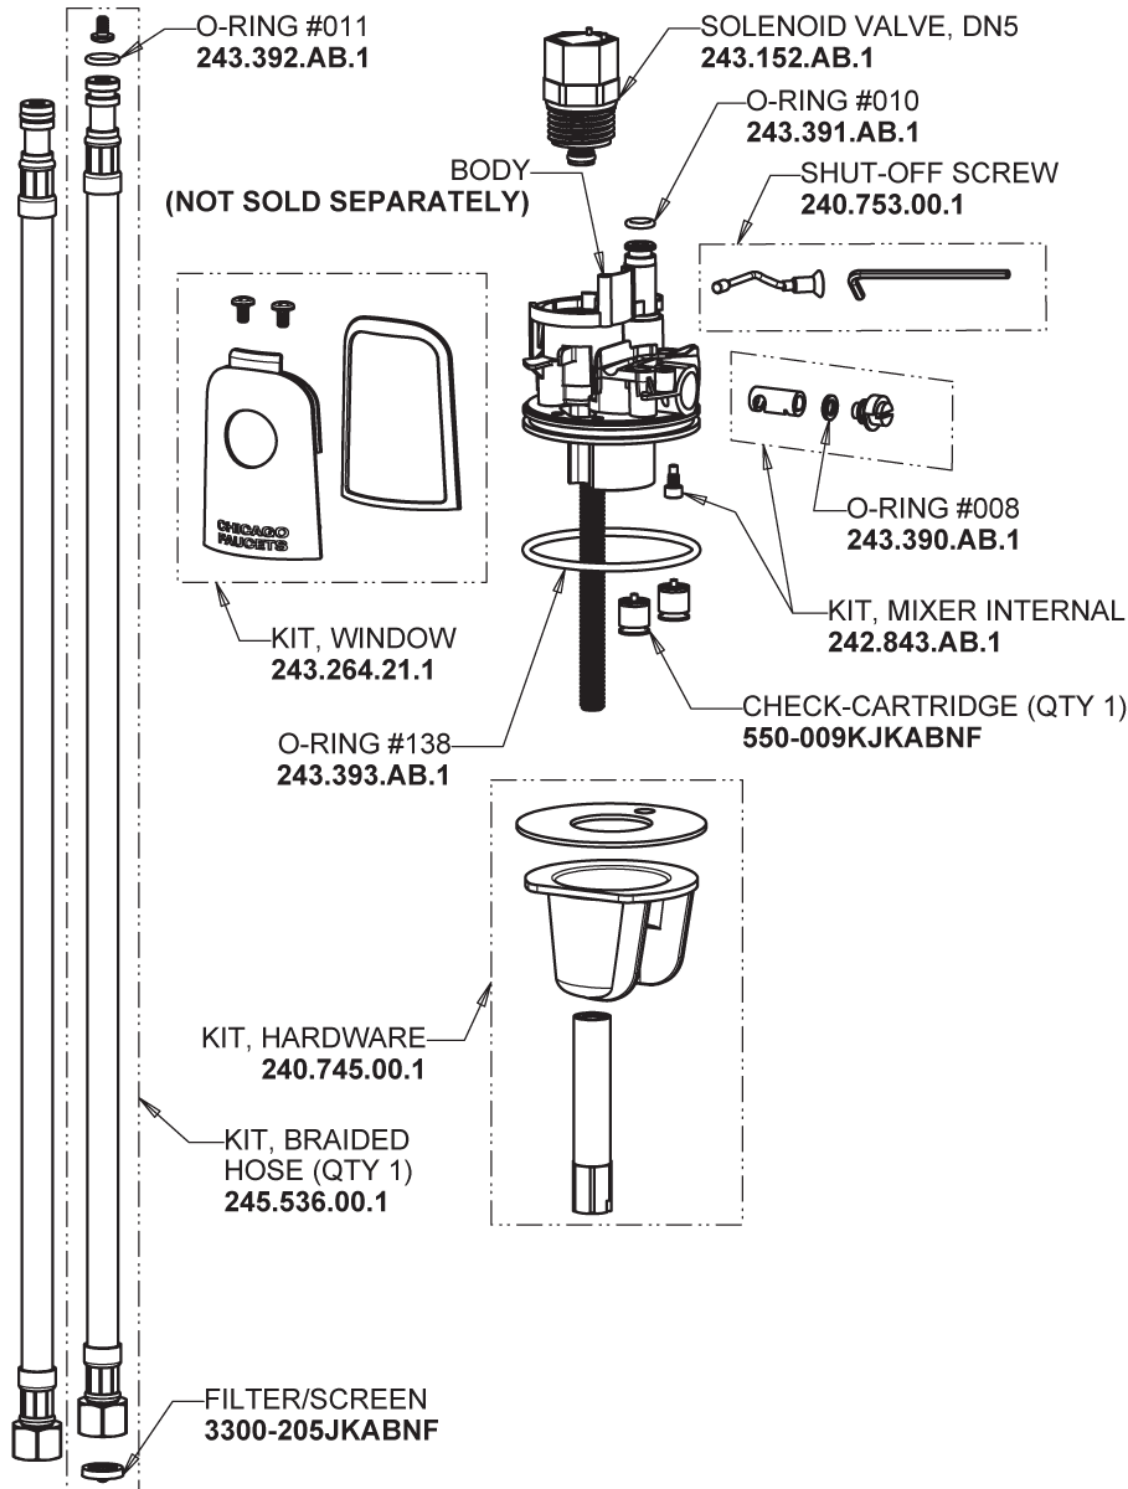

# Repair Parts

116.111.AB.4T

Touch-free, programmable faucet with above-deck electronics

## Base Parts: