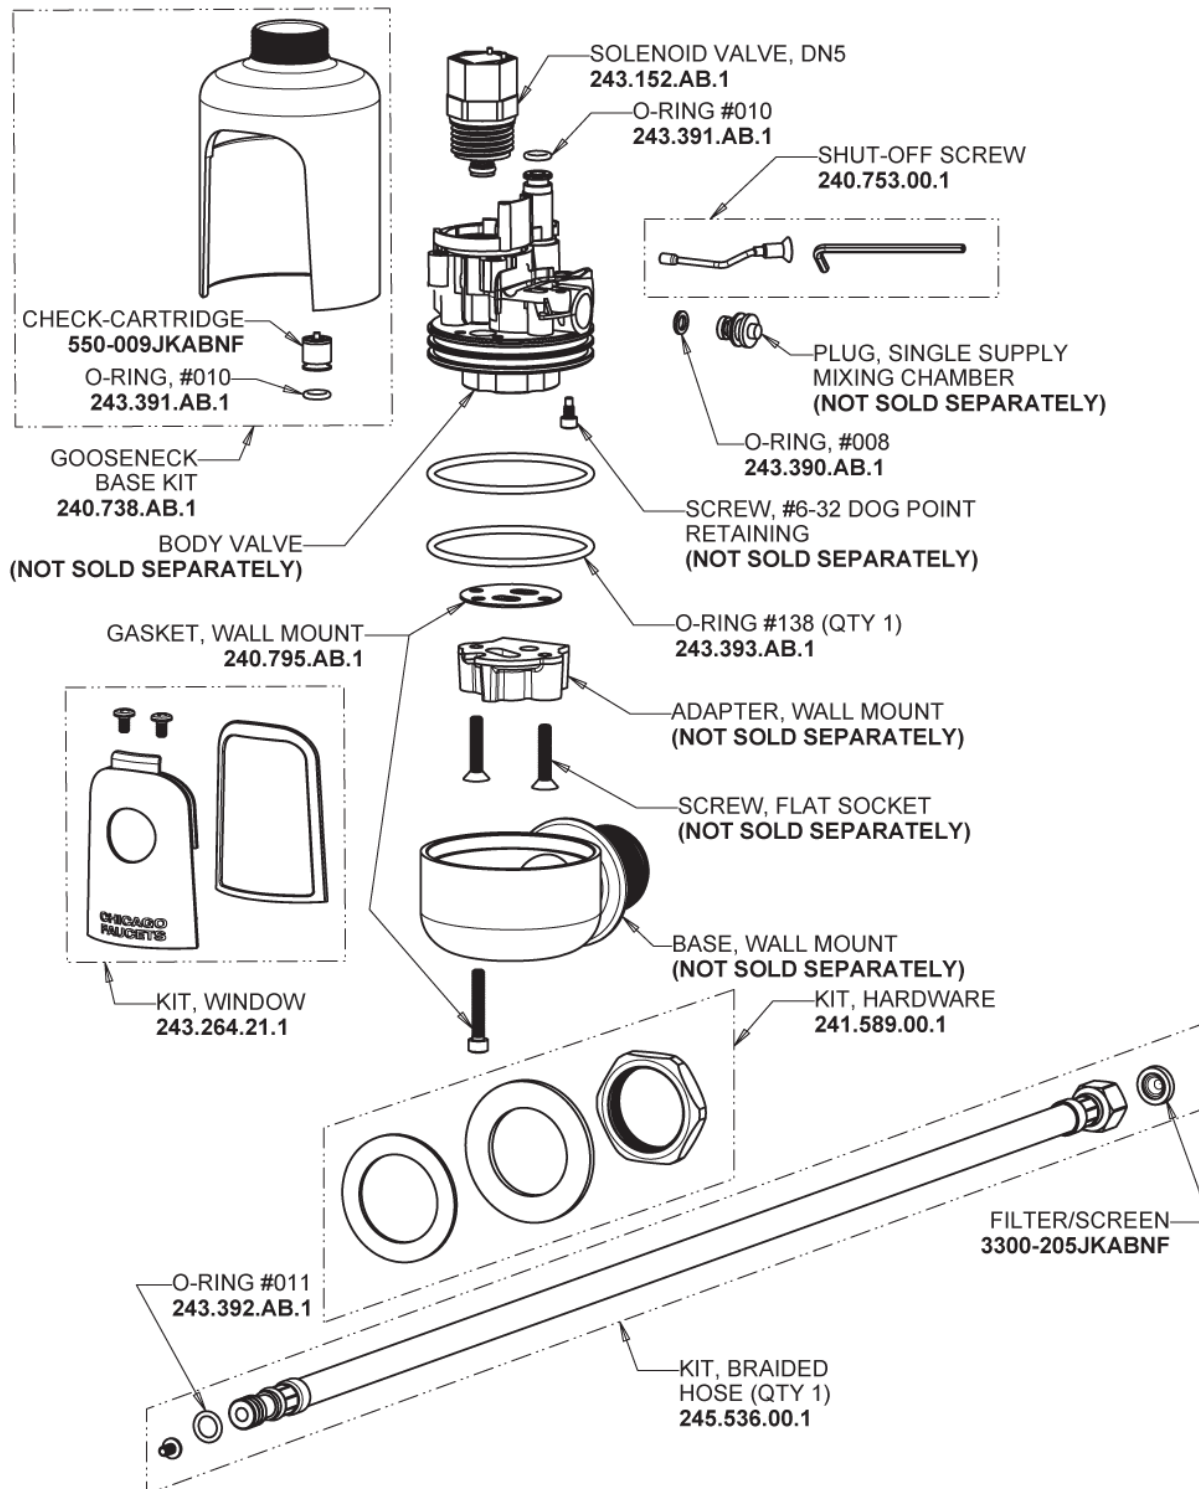

# Repair Parts

116.104.AB.4

Touch-free, programmable faucet with above-deck electronics

# CHICAGO FAUCETS®

Geberit Group

HyTronic Base for Wall, No Mixer

## Base Parts: