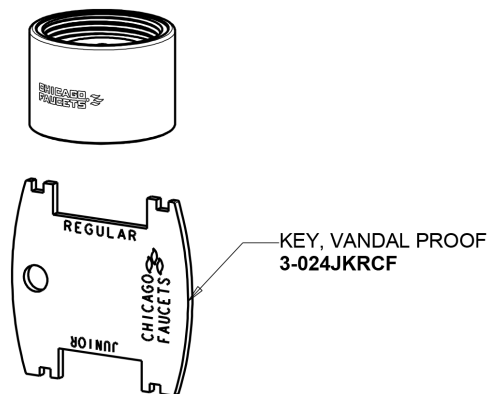

# Repair Parts

116.104.AB.4

Touch-free, programmable faucet with above-deck electronics

# CHICAGO FAUCETS®

Geberit Group

5-1/4" Rigid / Swing Gooseneck Spout  
**GN2AH8JKABCP**

Electronic Module  
**242.574.00.1**

0.35 GPM (1.3 L/min) Vandal Proof Econo-Flo Non-Aerating  
Outlet  
**E38VPJKABCP**