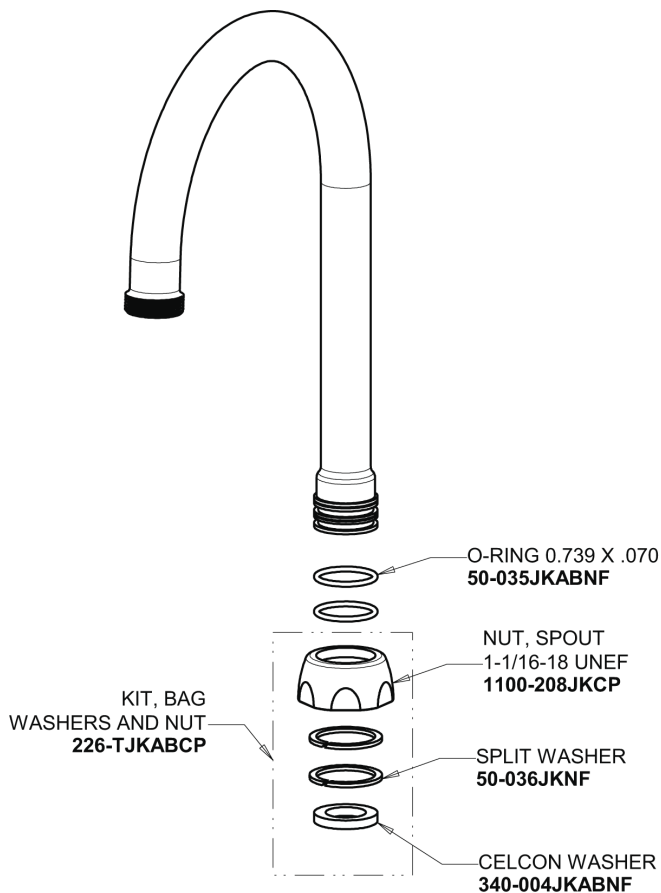

## Base Parts:

# Repair Parts

116.104.AB.4

Touch-free, programmable faucet with above-deck electronics

# CHICAGO FAUCETS®

Geberit Group

5-1/4" Rigid / Swing Gooseneck Spout  
**GN2AH8JKABCP**

Electronic Module  
**242.574.00.1**

0.35 GPM (1.3 L/min) Vandal Proof Econo-Flo Non-Aerating  
Outlet  
**E38VPJKABCP**