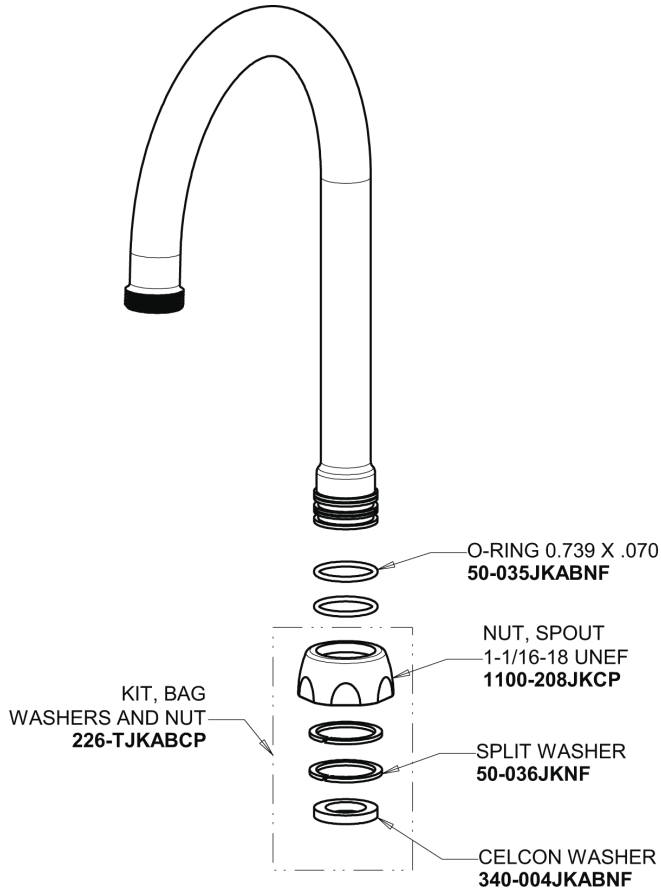

# Repair Parts

116.104.AB.1T

Touch-free, programmable faucet with above-deck electronics

# CHICAGO FAUCETS®

Geberit Group

5-1/4" Rigid / Swing Gooseneck Spout  
**GN2AH8JKABCP**

0.5 GPM (1.9 L/min) Vandal Proof Non-Aerating Spray Outlet  
**E2805-5JKABCP**

Electronic Module  
**242.433.00.1T**