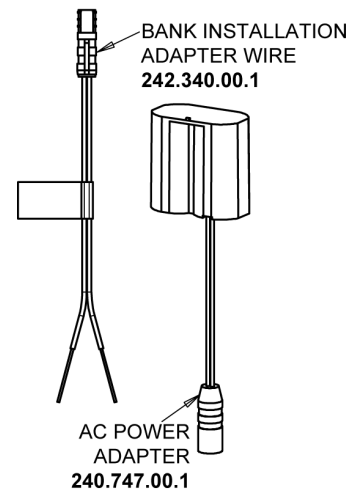

AC Power System
AC Power