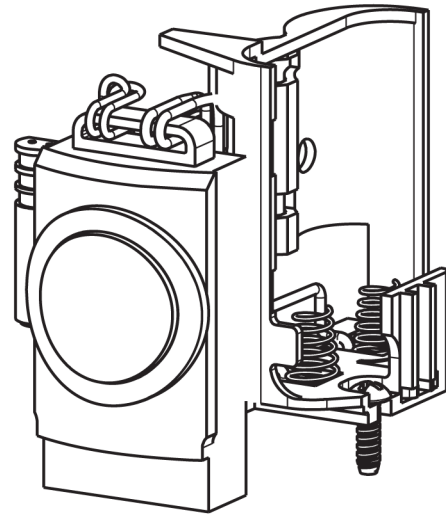

# CHICAGO FAUCETS®

Geberit Group

5-1/4" Rigid / Swing Gooseneck Spout  
**GN2AH8JKABCP**

0.5 GPM (1.9 L/min) Vandal Proof Non-Aerating Spray Outlet  
**E2805-5JKABCP**

Electronic Module  
**242.433.00.1T**

AC Power System  
**AC Power**