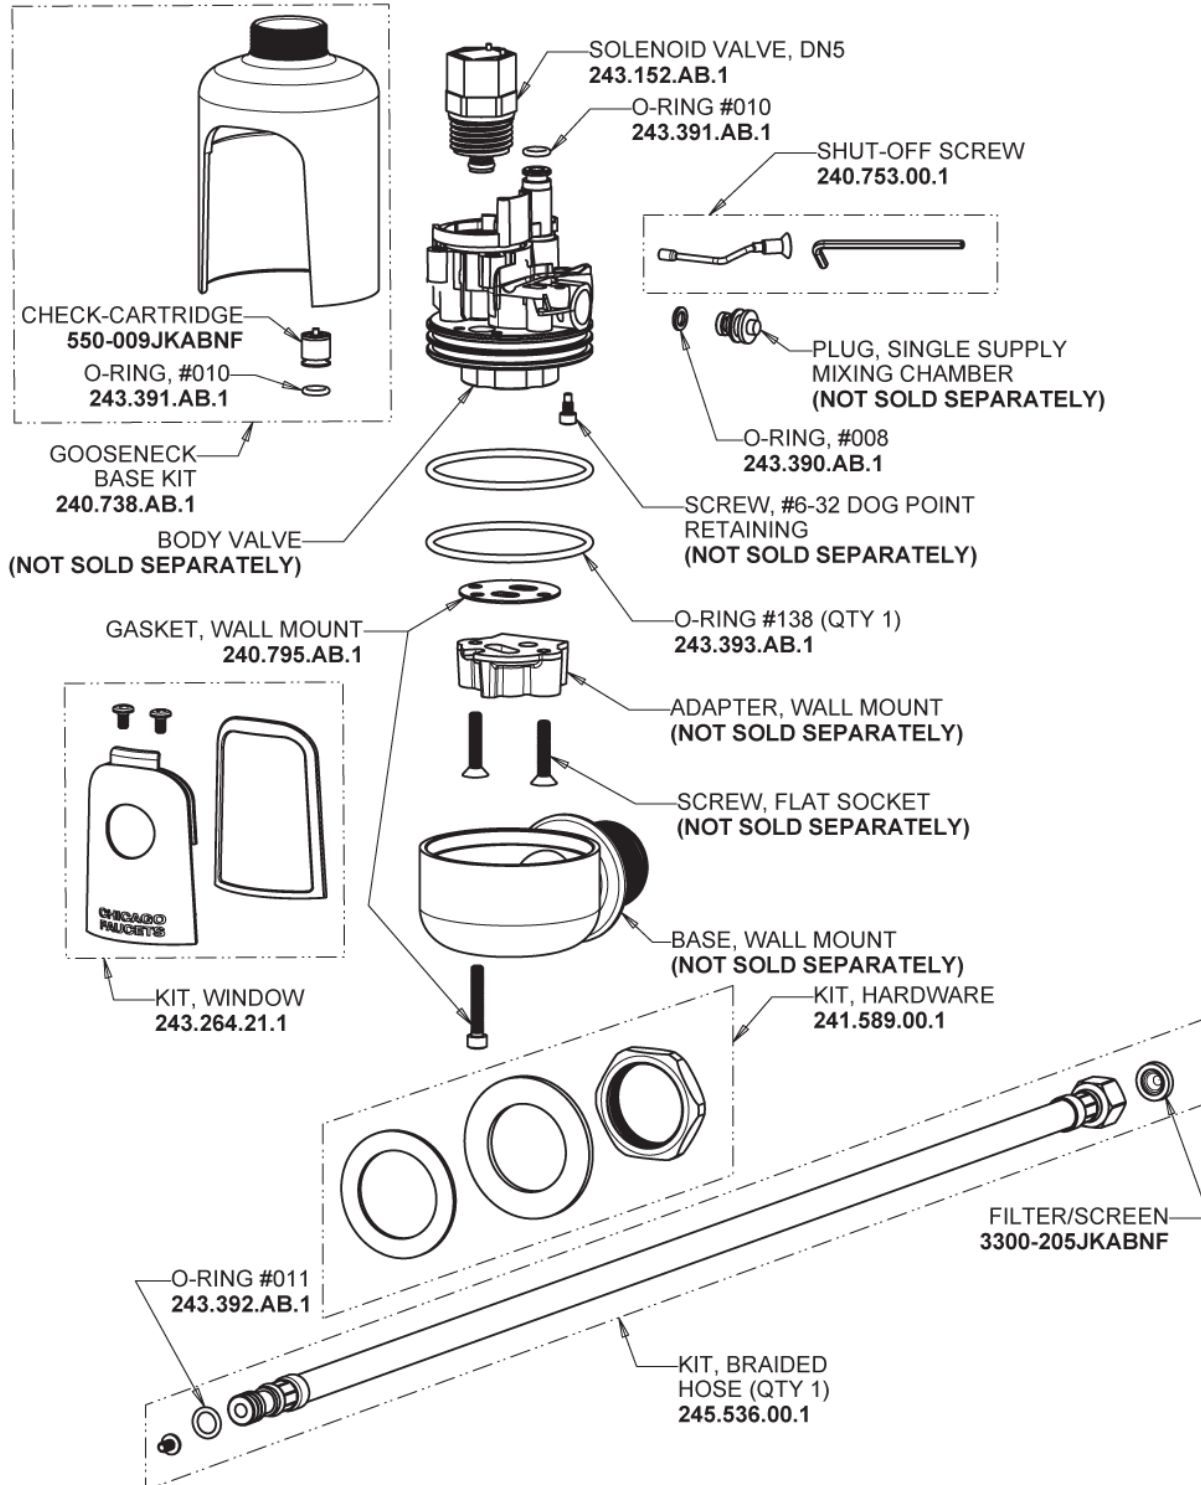

# Repair Parts

116.104.AB.1T

Touch-free, programmable faucet with above-deck electronics

# CHICAGO FAUCETS®

Geberit Group

HyTronic Base for Wall, No Mixer

## Base Parts: