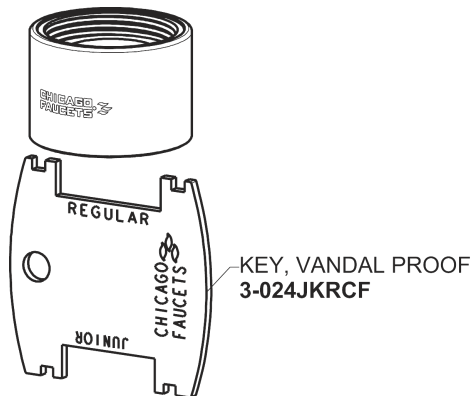

# Repair Parts

116.104.AB.1T

Touch-free, programmable faucet with above-deck electronics

# CHICAGO FAUCETS®

Geberit Group

5-1/4" Rigid / Swing Gooseneck Spout  
**GN2AH8JKABCP**

0.5 GPM (1.9 L/min) Vandal Proof Non-Aerating Spray Outlet  
**E2805-5JKABCP**

Electronic Module  
**242.433.00.1T**