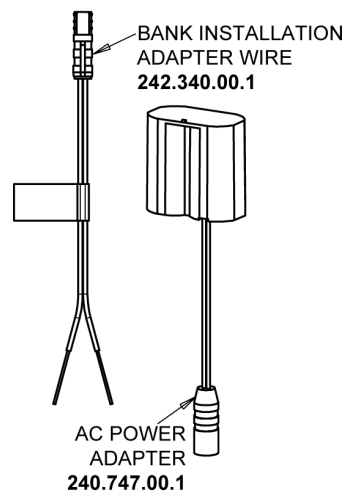

CHICAGO FAUCETS®

Geberit Group

5-1/4" Rigid / Swing Gooseneck Spout GN2AH8JKABCP

0.35 GPM (1.3 L/min) Vandal Proof Econo-Flo Non-Aerating Outlet E38VPJKABCP

Electronic Module 242.433.00.1T

AC Power System AC Power