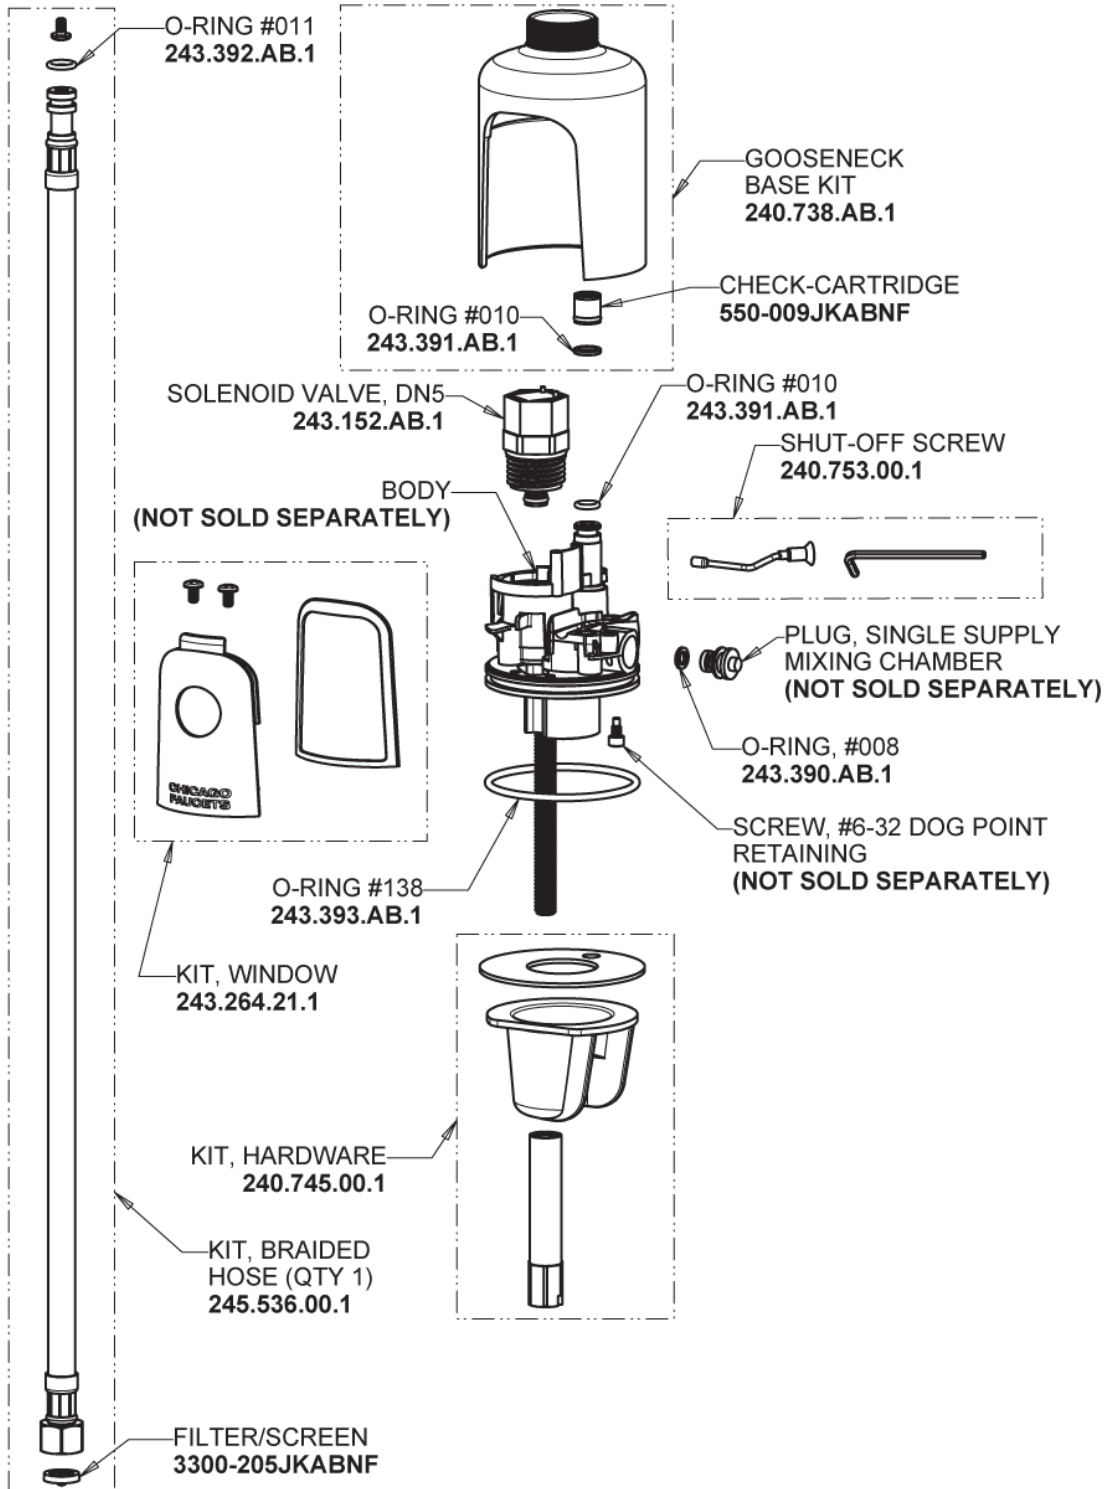

Repair Parts

116.103.AB.4T

Touch-free, programmable faucet with above-deck electronics

CHICAGO FAUCETS®

Geberit Group

Base Parts:

For Technical Assistance:

Phone: 800-TEC-TRUE (832-8783)

CHICAGO FAUCETS®

Geberit Group

5-1/4" Rigid / Swing Gooseneck Spout GN2AH8JKABCP

0.35 GPM (1.3 L/min) Vandal Proof Econo-Flo Non-Aerating Outlet E38VPJKABCP

Electronic Module 242.433.00.1T

AC Power System AC Power