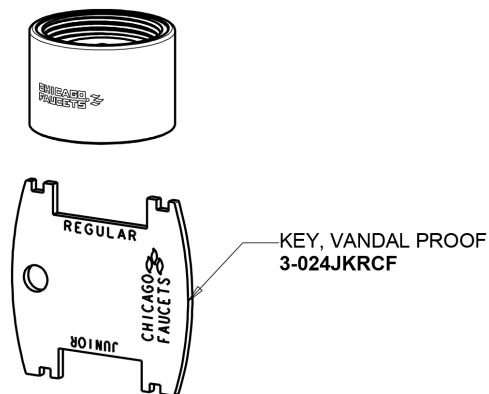

Repair Parts

116.103.AB.4T

Touch-free, programmable faucet with above-deck electronics

CHICAGO FAUCETS®

Geberit Group

Base Parts:

For Technical Assistance:

Phone: 800-TEC-TRUE (832-8783)

Email: techsupport.us@chicagofaucets.com

2100 South Clearwater Drive

Des Plaines, IL 60018

Phone: 847-803-5000

chicagofaucets.com

Repair Parts

116.103.AB.4T

Touch-free, programmable faucet with above-deck electronics

CHICAGO FAUCETS®

Geberit Group

5-1/4" Rigid / Swing Gooseneck Spout GN2AH8JKABCP

0.35 GPM (1.3 L/min) Vandal Proof Econo-Flo Non-Aerating Outlet E38VPJKABCP

Electronic Module 242.433.00.1T

AC Power System AC Power