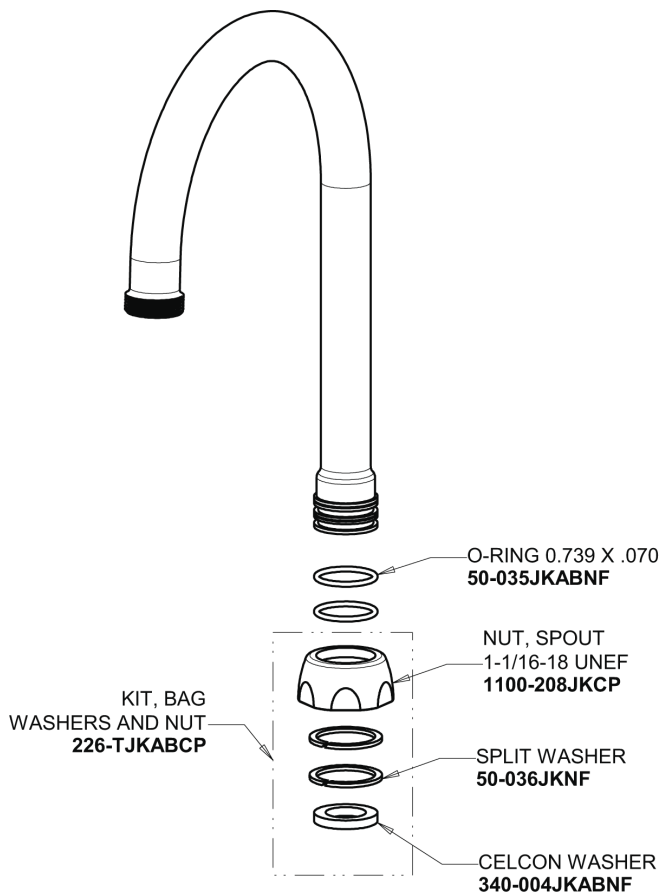

Repair Parts

116.103.AB.4T

Touch-free, programmable faucet with above-deck electronics

CHICAGO FAUCETS®

Geberit Group

Base Parts:

For Technical Assistance:

Phone: 800-TEC-TRUE (832-8783)

CHICAGO FAUCETS®

Geberit Group

5-1/4" Rigid / Swing Gooseneck Spout GN2AH8JKABCP

0.35 GPM (1.3 L/min) Vandal Proof Econo-Flo Non-Aerating Outlet E38VPJKABCP

Electronic Module 242.433.00.1T

AC Power System AC Power