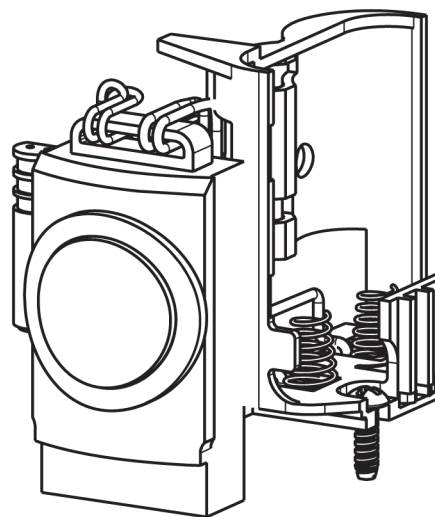

CHICAGO FAUCETS®

Geberit Group

5-1/4" Rigid / Swing Gooseneck Spout GN2AH8JKABCP

0.35 GPM (1.3 L/min) Vandal Proof Econo-Flo Non-Aerating Outlet E38VPJKABCP

Electronic Module 242.433.00.1T

AC Power System AC Power