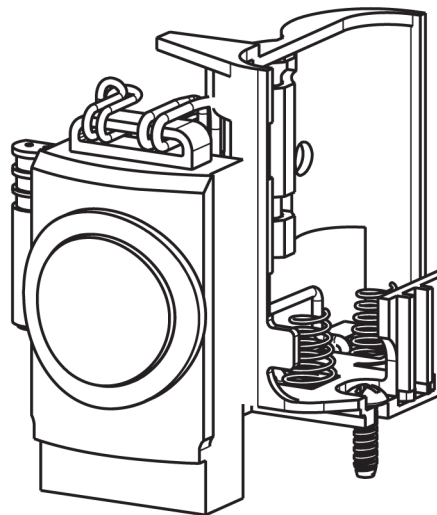

Electronic Module
242.433.00.1T