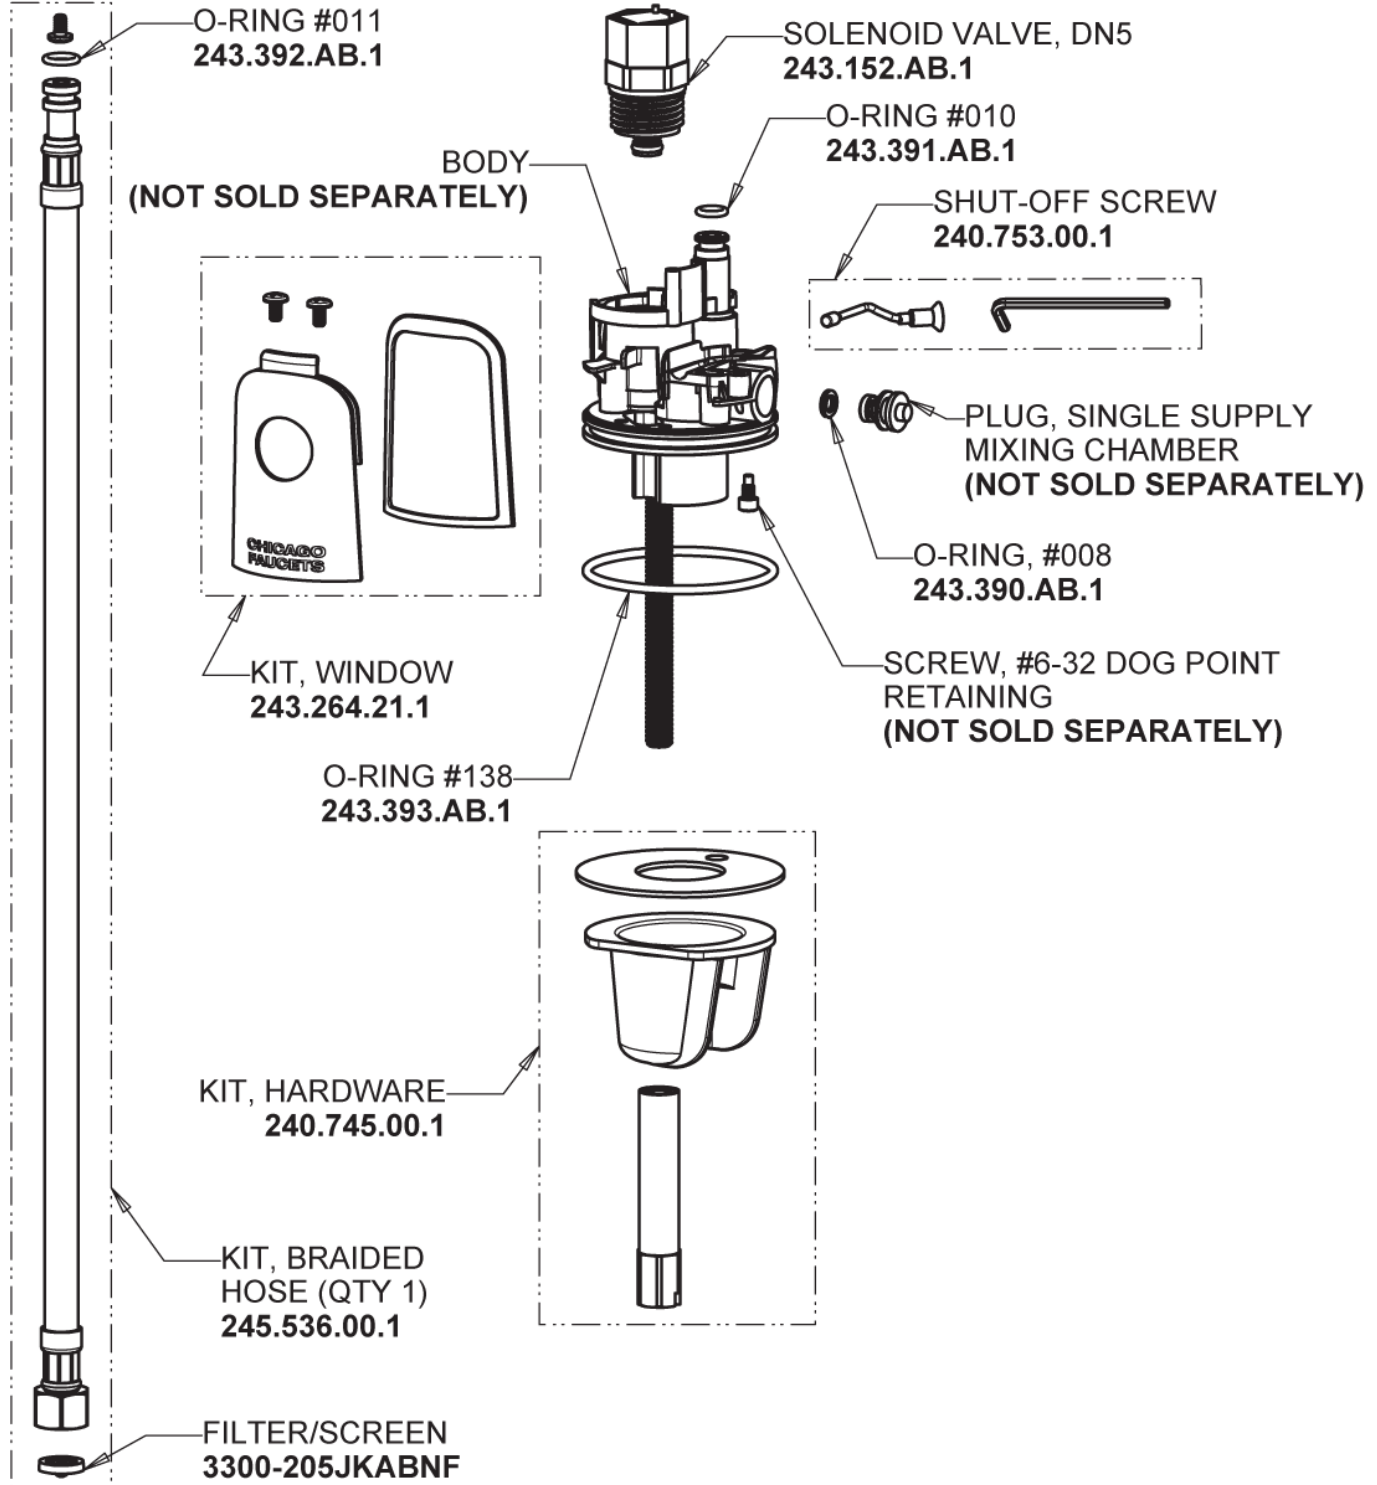

# Repair Parts

116.102.AB.4T

Touch-free, programmable faucet with above-deck electronics

## Base Parts: