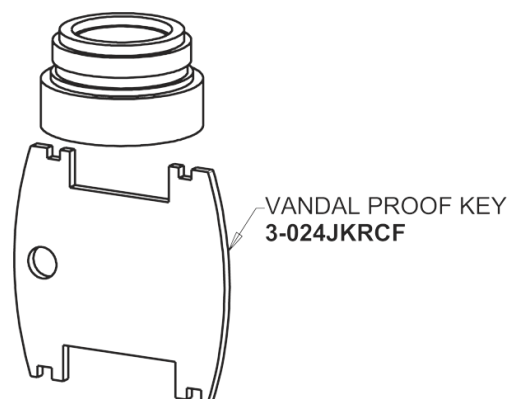

# CHICAGO FAUCETS®

Geberit Group

HyTronic Contemporary Spout  
240.729.AB.1

CHECK-CARTRIDGE  
550-009KJKABNF

O-RING, #010  
243.391.AB.1

0.35 GPM (1.3 L/min) Vandal Proof Econo-Flo Non-Aerating  
Outlet  
E39VPJKABCP