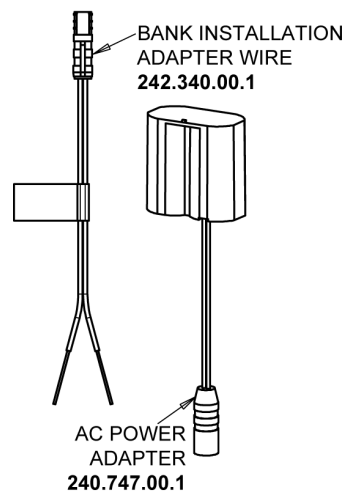

AC Power System
AC Power