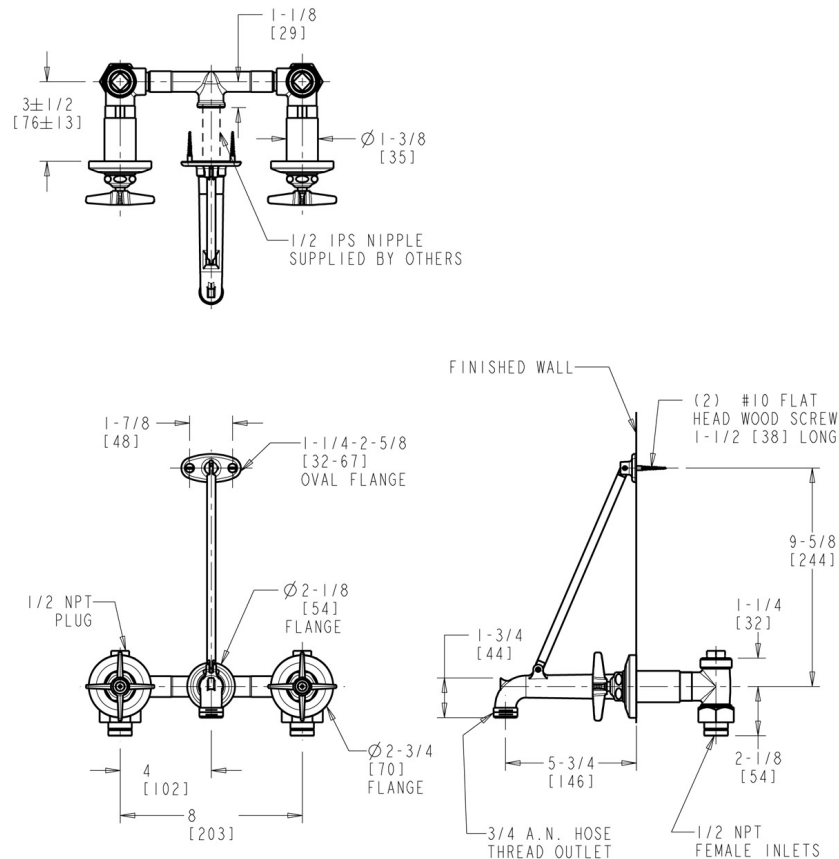

## Architect/Engineer Specification

Chicago Faucets No. 782-CP, Sink Faucet for hot and cold water, concealed wall-mount for 8" fixed centers, chrome plated. Integral, cast brass spout with pail hook and wall brace, 5-3/4" center-to-center. 3" metal cross handles with eight-point, tapered broach and secured blue and red index buttons. Slow compression rebuildable cartridge, opens and closes 360° for fine adjustment, closes with water pressure, features square, tapered stem. 1/2" NPT female thread inlets. 3/4" male hose thread outlet. This product is tested and certified to industry standards: ASME A112.18.1/CSA B125.1, and Certified to NSF/ANSI 61, Section 9.