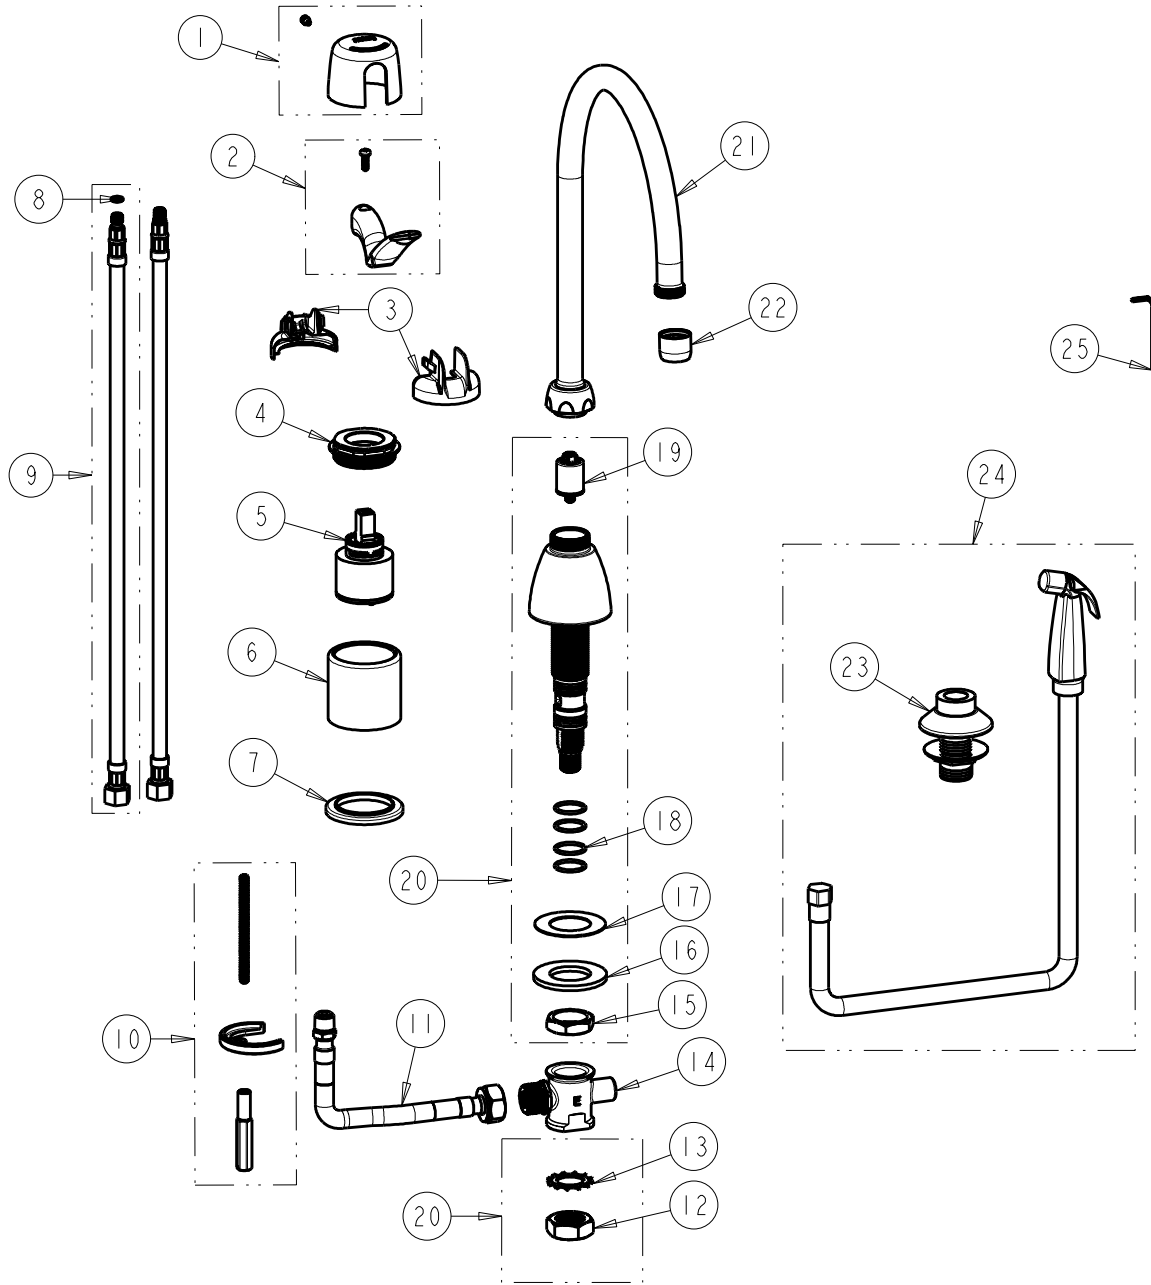

**CHICAGO FAUCETS**  
a Geberit company

2100 South Clearwater Drive  
Des Plaines, IL 60018  
Phone: 847-803-5000  
Fax: 847-803-5454  
www.chicagofaucets.com

**REPAIR PARTS**

FITTING NO.

**2304-ABCP**

SUBMITTED MODEL NO.

BY: JAR DATE: 06-09-10

CHK: *JAR* REV: 12-07-18

ITEM NO.

**FOR TECHNICAL ASSISTANCE**  
1-800-TEC-TRUE (1-800-832-8783)

ITEM	PART NO.	DESCRIPTION	ITEM	PART NO.	DESCRIPTION
1	2200-122KJKCP	CAP AND SCREW ASSEMBLY	14	-----	TEE ASSEMBLY
2	2200-225KJKCP	LEVER HANDLE, 2-3/4"	15	250-054JKRBF	LOCKNUT
3	2200-021KJKNF	CARTRIDGE SPIN CAP ASSEMBLY	16	50-014JKNF	STEEL WASHER
4	2200-116JKRCF	NUT, HOLDDOWN	17	739-056JKNF	RUBBER WASHER
5	2300-XJKABNF	40 mm SINGLE LEVER CARTRIDGE	18	50-035JKABNF	O RING 0.739 X .070
6	-----	BODY (NOT SOLD SEPARATELY)	19	1103-006JKABNF	DIVERTER VALVE
7	2300-014JKCP	FLANGE, BODY	20	785-502KJKCP	SPOUT BASE
8	50-102JKABNF	O-RING .34 O.D. X .21 I.D X .07	21	GN8AJKABCP	SPOUT, GN 8" C-C
9	250-025KJKABNF	HOSE, SS BRAIDED 5/16-24 X 3/8	22	E3JKABCP	OUTLET, AERATOR 2.2 GPM
10	2200-015KJKNF	KIT, MOUNTING HARDWARE	23	1103-014KJKNF	FLANGE ASSEMBLY (BLACK)
11	250-006KJKABNF	HOSE W/ FIBER WASHER	24	1103-419KJKABNF	SPRAY HOSE & FLANGE (BLACK)
12	250-055JKNF	3/4-16 HEX JAM NUT	25	665-505JKNF	3/32" HEX KEY
13	250-056JKNF	3/4" LOCK WASHER			