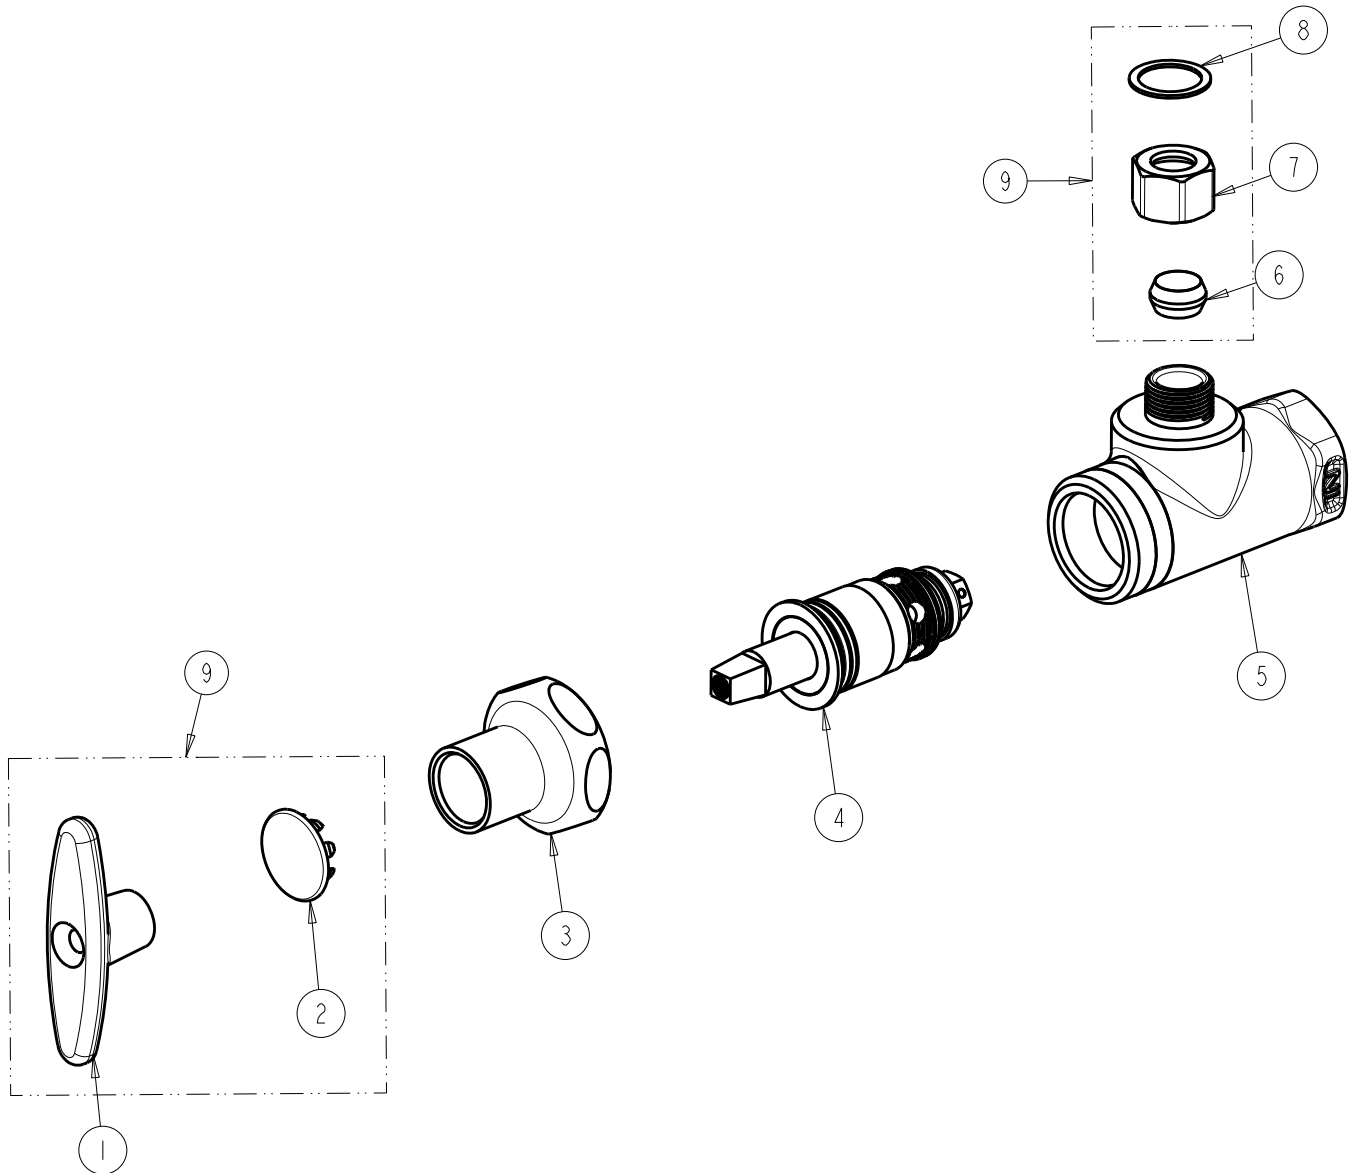

BY: JAR DATE: 10-27-08

CHK: *FCG* REV: 06-13-22

FITTING NO.

1013-ABCP

SUBMITTED MODEL NO.

ITEM NO.

ITEM	PART NO.	DESCRIPTION
1	293-006JKRCF	TEE HANDLE (INCLUDES SCREW)
2	1-144JKCP	BUTTON
3	1-246JKCP	NUT, CAP LOOSE KEY 1-1/8-18 UNEF
4	217-XTLHJKABNF	CARTRIDGE, SLO-COMPRESSION (LH)
5	-----	VALVE BODY (NOT SOLD SEPARATELY)
6	-----	FERRULE, 3/8 TUBE
7	-----	COMPRESSION NUT, 3/8 TUBE
8	250-027JKRBF	BRASS WASHER
9	197-PPJKNF	PRE-PACK, STOP HARDWARE 3/8 TUBE