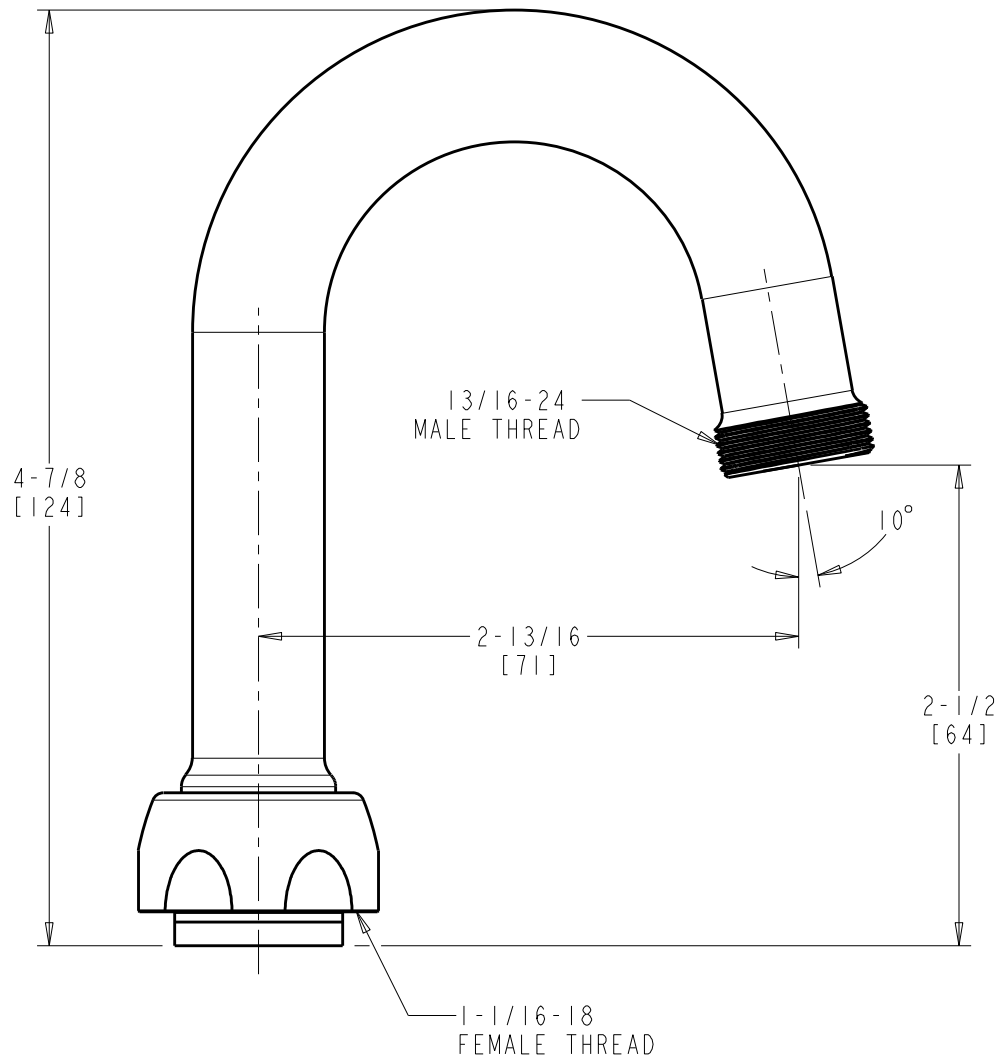

SUBMITTED AS SHOWN

SUBMITTED AS NOTED

SEE ATTACHED FOR  
SUBMITTED MODIFICATION

JOB NAME

ITEM NO.

DIMENSIONS ARE IN INCHES AND [MILLIMETERS].

TECHNICAL DATA

- RIGID/SWING GOOSENECK SPOUT
- FINISH: CHROME PLATE

ROUGHING IN DIMENSIONS MAY VARY AND ARE SUBJECT TO CHANGE. NO RESPONSIBILITY IS ASSUMED FOR USE OF SUPERCEDED OR VOIDED DATA.