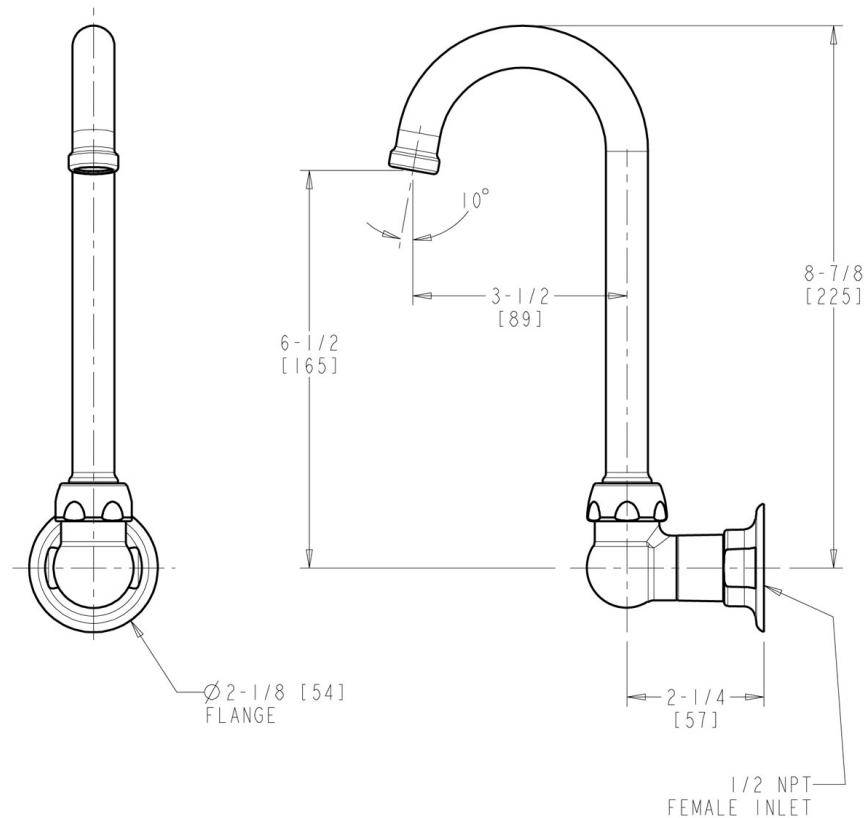

Remote Spouts 629-FCCP

Product Type

Wall-mounted remote spout

Features & Specifications

- 1.5 GPM (5.7 L/min) laminar flow control insert in spout inlet
- 3-1/2" rigid/swing gooseneck spout

Performance Specification

Submitted as Shown Submitted with Variations

Date _____

*No
Image
Available*

Architect/Engineer Specification

Chicago Faucets No. 629-FCCP, Remote Rigid/Swing Gooseneck Spout with flow control, chrome plated, 3-1/2" center-to-center. 1.5 GPM (5.7 L/min) laminar flow control insert in spout inlet. 1/2" NPT female thread inlet. This product is tested and certified to industry standards: ASME A112.18.1/CSA B125.1, and Certified to NSF/ANSI 61, Section 9.