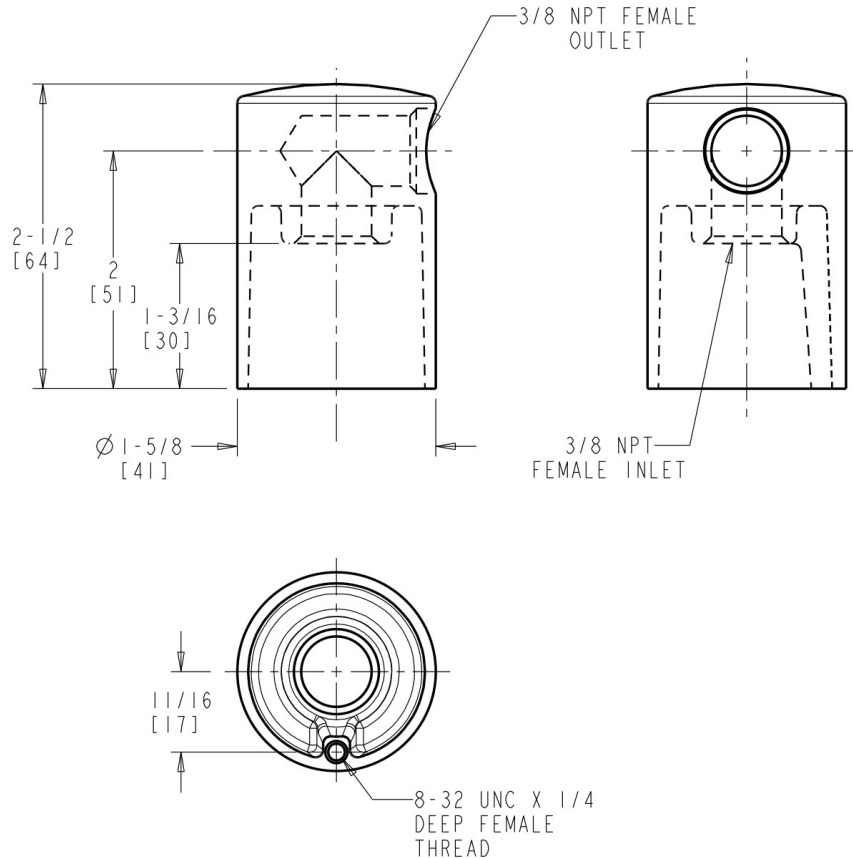

### Features & Specifications

---

- 3/8" NPT female thread inlet
- 3/8" NPT female outlet thread
- Complies with the requirements of the Buy American Act of 1933.

Contractor \_\_\_\_\_

Submitted as Shown       Submitted with Variations

Date \_\_\_\_\_

**Architect/Engineer Specification**

Chicago Faucets No. 980-CP, Turret with One Side Outlet, chrome plated. 3/8 NPT female thread inlet. 3/8 NPT female thread inlet.