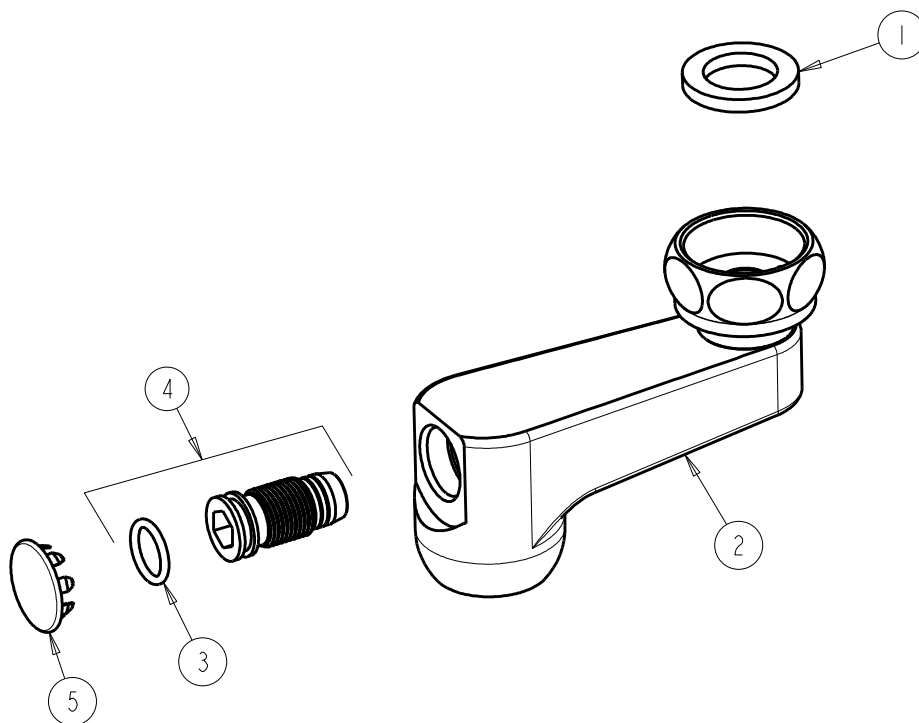

REPAIR PARTS

BY: JAR DATE: 11-10-11

CHK: *[Signature]* REV:

FITTING NO.

RJKABRCF

SUBMITTED MODEL NO.

ITEM NO.

ITEM	PART NO.	DESCRIPTION
1	1-011JKNF	WASHER, .97 X .62 X .12
2	-----	STOP ARM 'R'
3	1104-007JKNF	O RING
4	173-108KJKABRBF	STEM ASSEMBLY
5	1-144JKCP	BUTTON