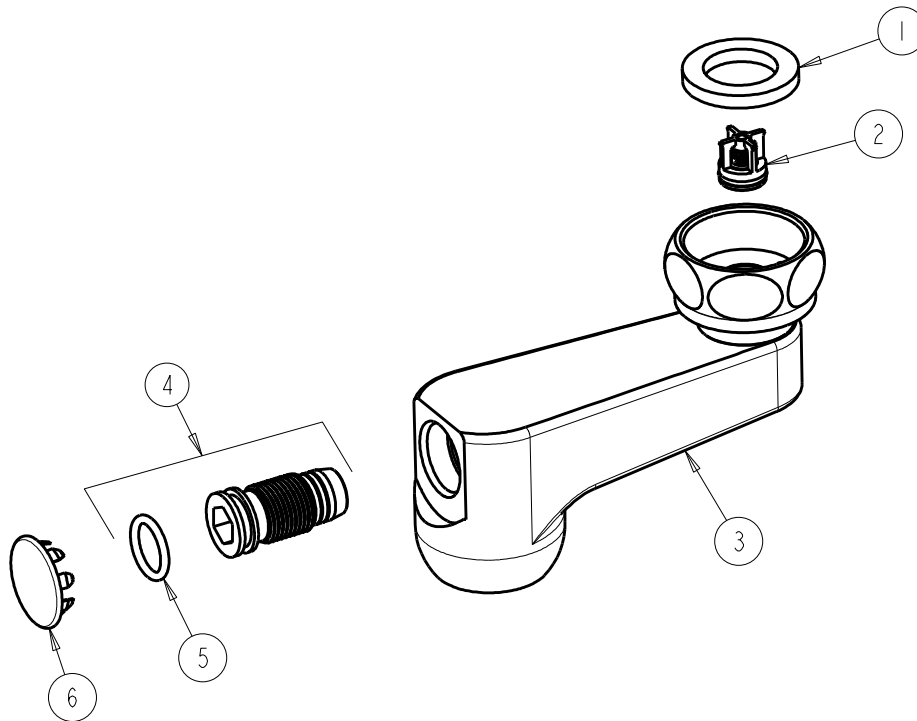

BY: JAR DATE: 11-09-11
CHK:  REV:

FITTING NO.

RCJKABCP

SUBMITTED MODEL NO.

ITEM NO.

ITEM	PART NO.	DESCRIPTION
1	1-011JKNF	WASHER, .97 X .62 X .12
2	540-129JKNF	CHECK VALVE
3	---	STOP ARM 'R'
4	173-108KJKABRBF	STEM ASSEMBLY
5	1104-007JKNF	O RING
6	1-144JKCP	BUTTON