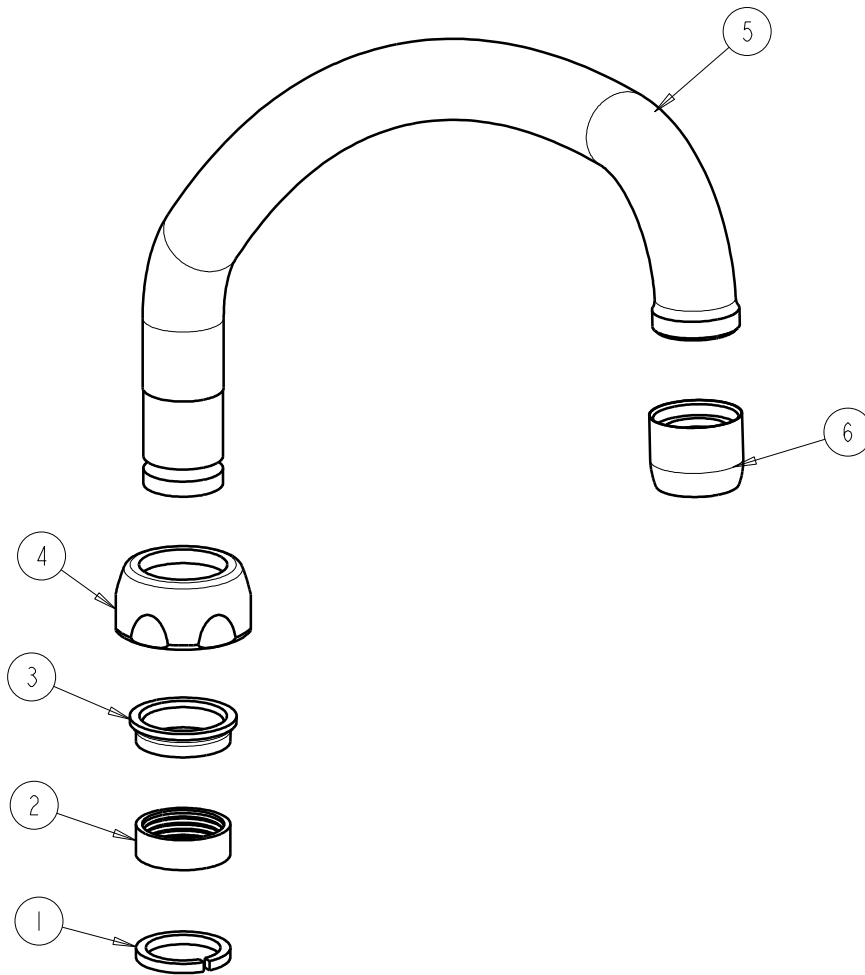

**CHICAGO FAUCETS**  
a Geberit company

2100 South Clearwater Drive  
Des Plaines, IL 60018  
Phone: 847-803-5000  
Fax: 847-803-5454  
www.chicagofaucets.com

**REPAIR PARTS**

BY: SID DATE: 02-07-97  
CHK: *[Signature]* REV: 06-17-10

FITTING NO.

**L9JKCP**

SUBMITTED MODEL NO.

ITEM NO.

**FOR TECHNICAL ASSISTANCE**  
1-800-TEC-TRUE (1-800-832-8783)

ITEM	PART NO.	DESCRIPTION
1	1-026JKRBF	SPOUT RING
2	1-006JKNF	SPOUT PACKING
3	1-104JKNF	SPOUT GLAND
4	1100-208JKCP	NUT, SPOUT 1-1/16-18 UNEF
5	---	SPOUT (NOT SOLD SEPARATELY)
6	E3JKCP	SOFTFLO AERATOR OUTLET