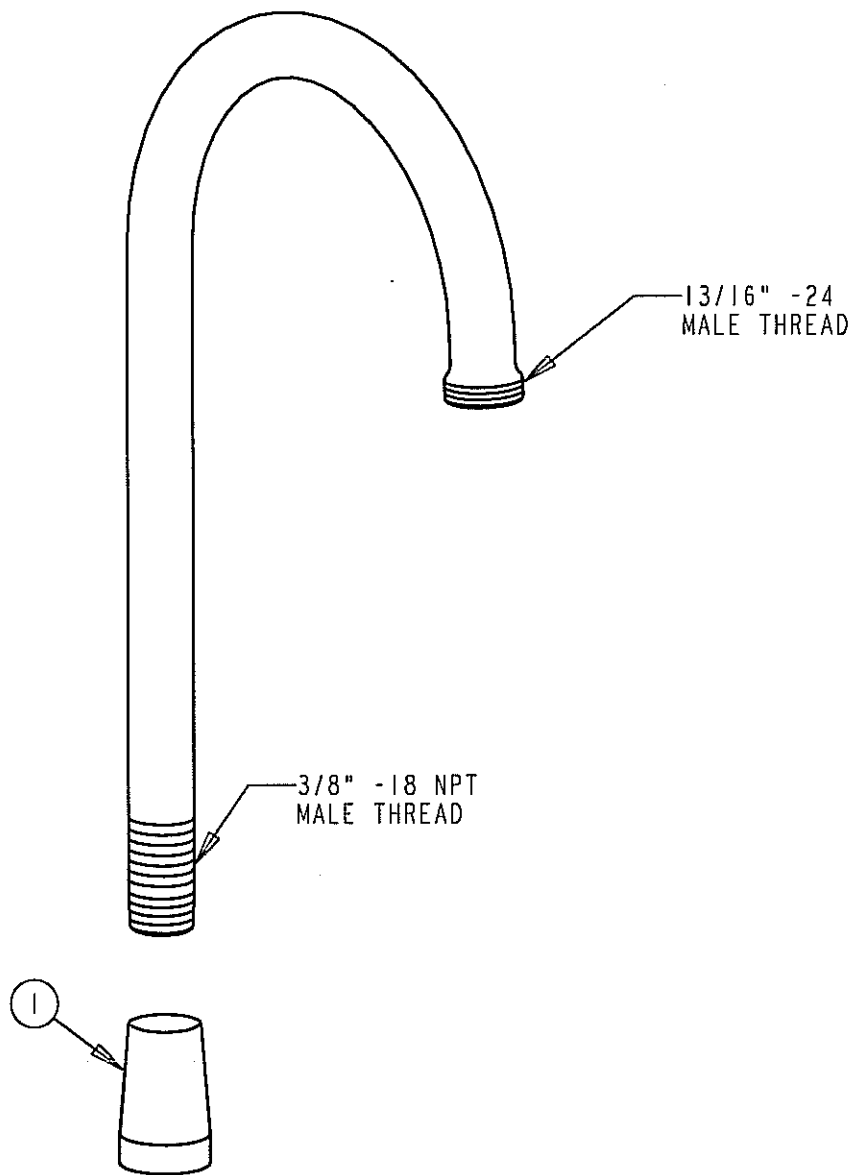

PARTS LIST

BY: SID
CHK'D: AT

CHICAGO FAUCETS
Last As Long As The Building

FINISH: AS SPECIFIED
DATE: 11-14-02

GN-RGD2

ITEM NO.	PART NO.	DESCRIPTION
1	1100-228	SLEEVE, SPOUT