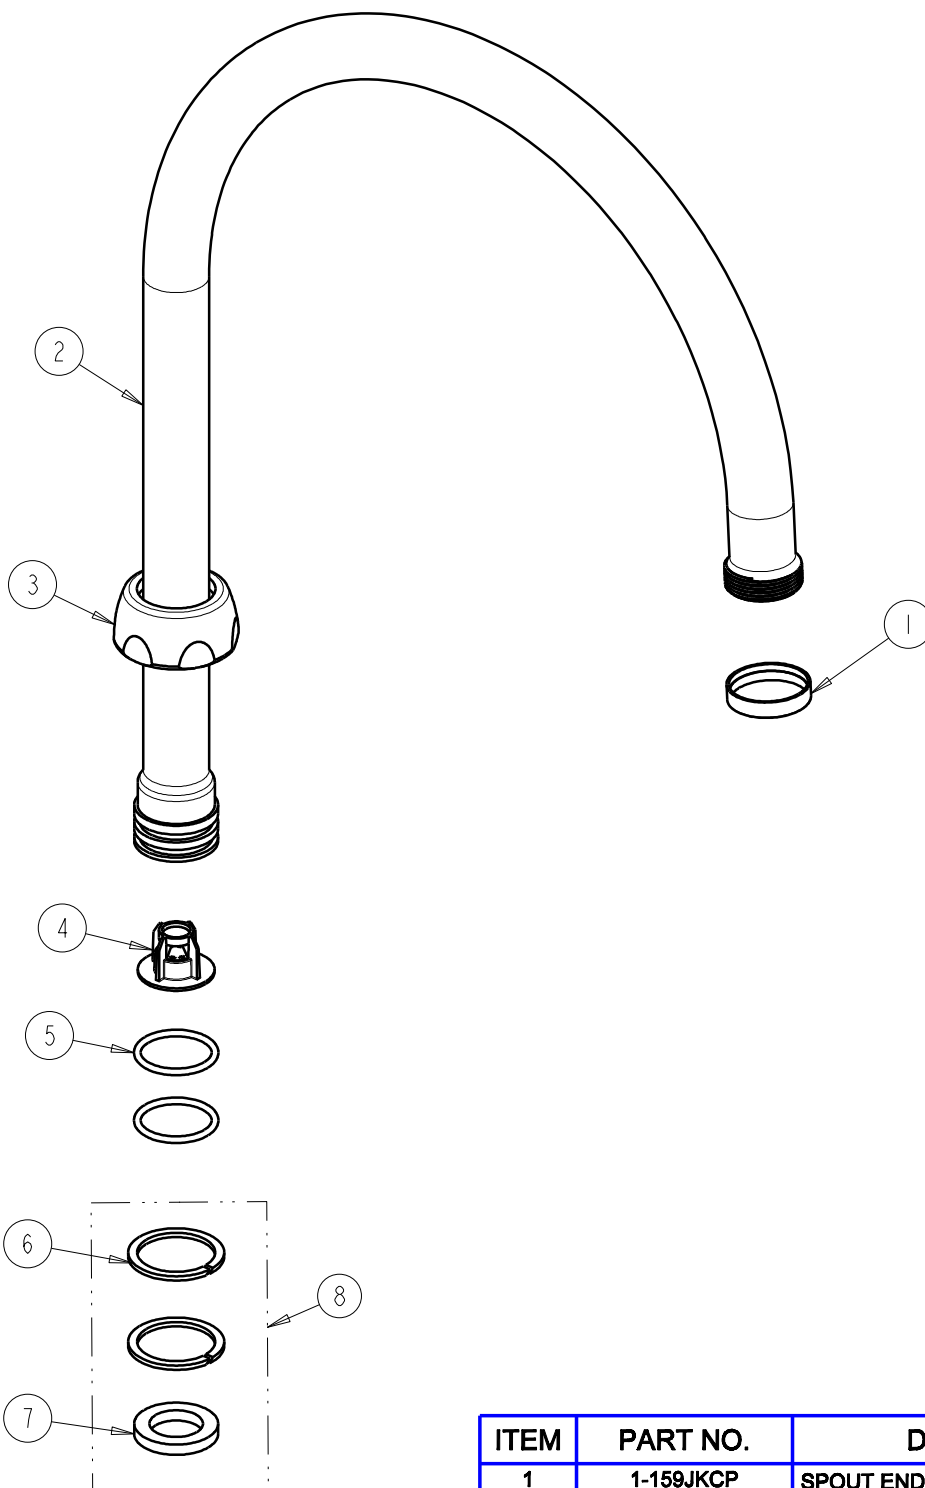

CHICAGO FAUCETS 

a Geberit company

2100 South Clearwater Drive
Des Plaines, IL 60018
Phone: 847-803-5000
Fax: 847-803-5454
www.chicagofaucets.com

REPAIR PARTS

BY: JAR DATE: 02-15-10

CHK: *[Signature]* REV: 05-10-10

FITTING NO.

GN8FCJKCP

SUBMITTED MODEL NO.

ITEM NO.

FOR TECHNICAL ASSISTANCE
1-800-TEC-TRUE (1-800-832-8783)

ITEM	PART NO.	DESCRIPTION
1	1-159JKCP	SPOUT END RING
2	-----	TUBE SPOUT
3	1100-208JKCP	NUT, SPOUT 1-1/16-18 UNEF
4	50-043KJKNF	FLOW CONTROL 1.5 GPM
5	50-035JKNF	O RING 0.739 X .070
6	50-036JKNF	SPLIT WASHER
7	340-004JKNF	CELCON WASHER
8	225-TJKNF	KIT, BAG WASHERS