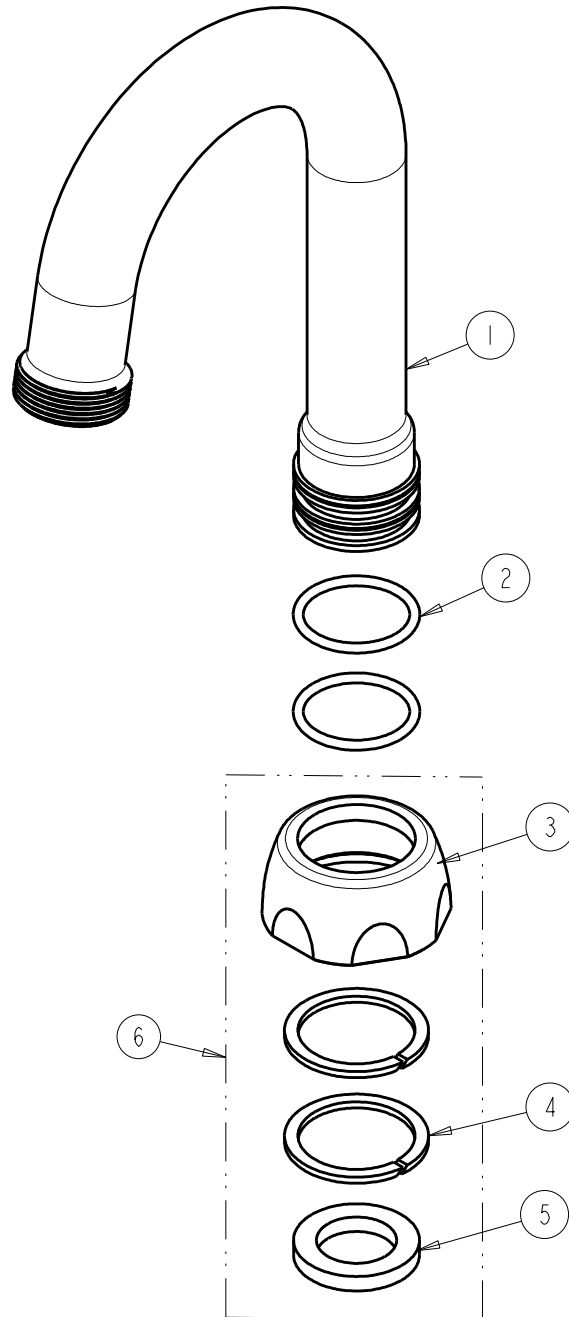

a Geberit company

2100 South Clearwater Drive
Des Plaines, IL 60018
Phone: 847-803-5000
Fax: 847-803-5454
www.chicagofaucets.com

FOR TECHNICAL ASSISTANCE
1-800-TEC-TRUE (1-800-832-8783)

REPAIR PARTS

BY: SID DATE: 11-10-14

CHK: *[Signature]* REV:

FITTING NO.

GN3AJKABCP

SUBMITTED MODEL NO.

ITEM NO.

ITEM	PART NO.	DESCRIPTION
1	-----	TUBE SPOUT
2	50-035JKABNF	O RING 0.739 X .070
3	1100-208JKCP	NUT, SPOUT 1-1/16-18 UNEF
4	50-036JKNF	SPLIT WASHER
5	340-004JKABNF	CELCON WASHER
6	226-TJKABCP	KIT, BAG WASHERS AND NUT