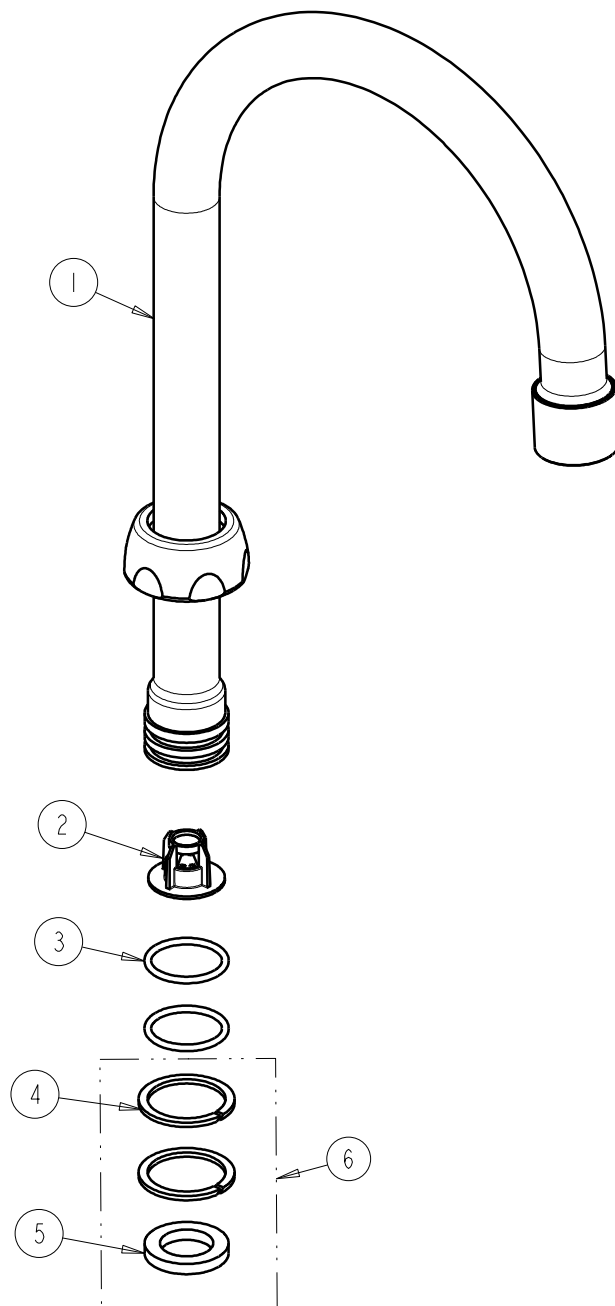

CHICAGO FAUCETS
a Geberit company

2100 South Clearwater Drive
Des Plaines, IL 60018
Phone: 847-803-5000
Fax: 847-803-5454
www.chicagofaucets.com

REPAIR PARTS

BY: JAR DATE: 02-15-10

CHK: *JAR* REV:

FITTING NO.

GN2BFCJKCP

SUBMITTED MODEL NO.

ITEM NO.

FOR TECHNICAL ASSISTANCE
1-800-TEC-TRUE (1-800-832-8783)

ITEM	PART NO.	DESCRIPTION
1	—	TUBE SPOUT
2	50-043JKNF	FLOW CONTROL 1.5 GPM
3	50-035JKNF	O RING 0.739 X .070
4	50-036JKNF	SPLIT WASHER
5	340-004JKNF	CELCON WASHER
6	225-TJKNF	KIT, BAG WASHERS