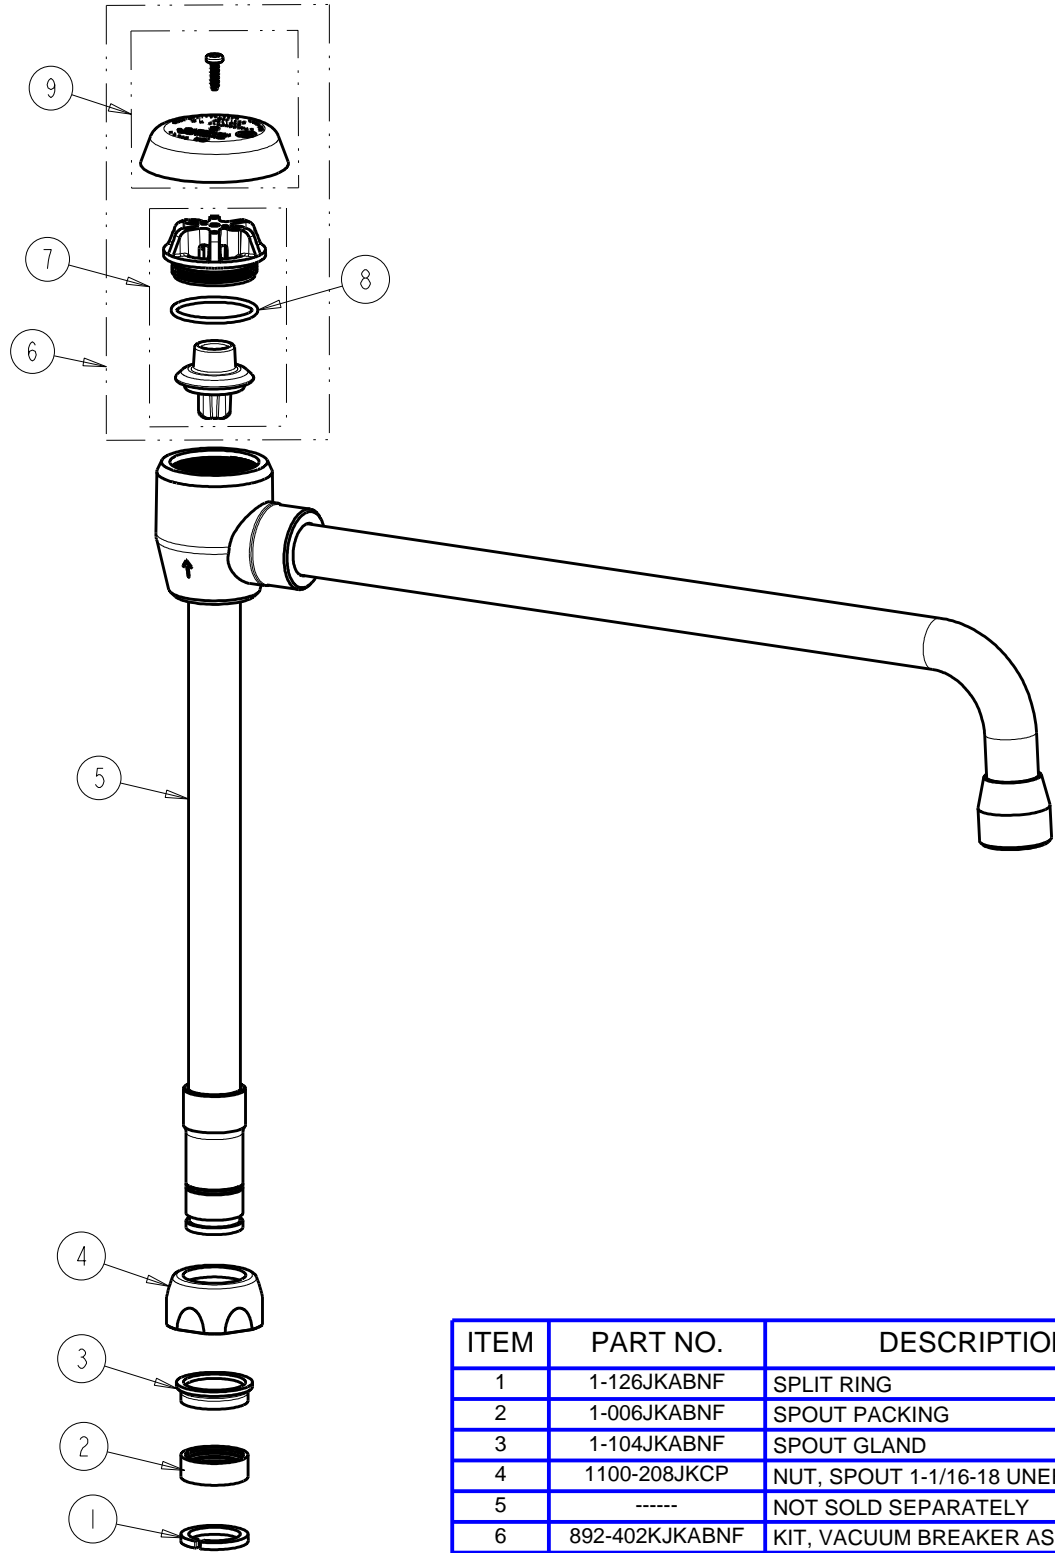

a Geberit company

2100 South Clearwater Drive
Des Plaines, IL 60018
Phone: 847-803-5000
Fax: 847-803-5454
www.chicagofaucets.com

FOR TECHNICAL ASSISTANCE
1-800-TEC-TRUE (1-800-832-8783)

REPAIR PARTS

BY: SID DATE: 08-11-16
CHK: *SR* REV:

FITTING NO.

GN12BVBSWGJKABCP

SUBMITTED MODEL NO.

ITEM NO.

ITEM	PART NO.	DESCRIPTION
1	1-126JKABNF	SPLIT RING
2	1-006JKABNF	SPOUT PACKING
3	1-104JKABNF	SPOUT GLAND
4	1100-208JKCP	NUT, SPOUT 1-1/16-18 UNEF
5	-----	NOT SOLD SEPARATELY
6	892-402KJKABNF	KIT, VACUUM BREAKER ASSEMBLY
7	892-302KJKABNF	VACUUM BREAKER REPAIR KIT
8	80-007JKABNF	O RING 0.989 X .070
9	892-254JKCP	VACUUM BREAKER COVER w/SCREW