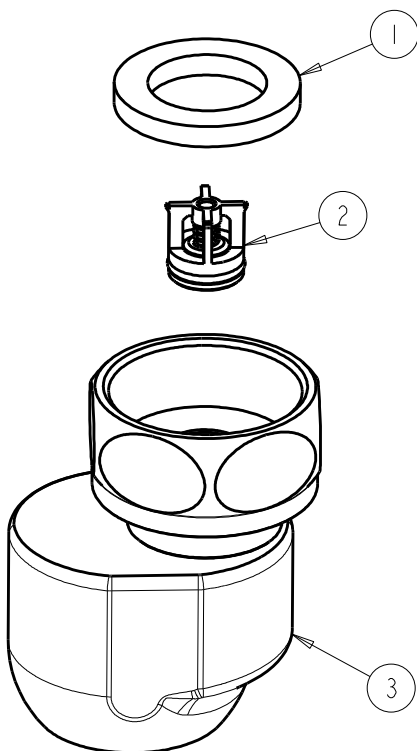

CHICAGO FAUCETS
 a Geberit company

2100 South Clearwater Drive
 Des Plaines, IL 60018
 Phone: 847-803-5000
 Fax: 847-803-5454
 www.chicagofaucets.com

REPAIR PARTS

FITTING NO.

GCJKABCP

SUBMITTED MODEL NO.

BY: JAR DATE: 11-10-11

ITEM NO.

CHK: *[Signature]* REV:

FOR TECHNICAL ASSISTANCE
 1-800-TEC-TRUE (1-800-832-8783)

ITEM	PART NO.	DESCRIPTION
1	1-011JKNF	WASHER, .97 X .62 X .12
2	540-129JKNF	CHECK VALVE
3	---	ARM, OFFSET (NOT SOLD SEARATELY)