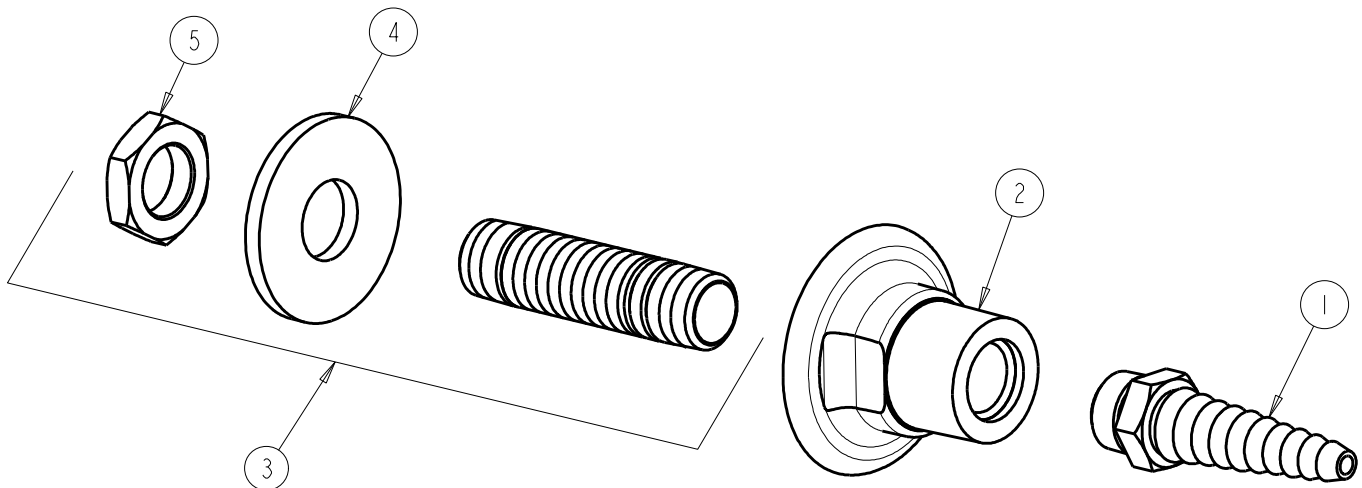

**CHICAGO
FAUCETS**

a Geberit company

2100 South Clearwater Drive
Des Plaines, IL 60018
Phone: 847-803-5000
Fax: 847-803-5454
www.chicagofaucets.com

REPAIR PARTS

BY: SID DATE: 10-20-11

CHK: REV:

FITTING NO.

986-E7TCP

SUBMITTED MODEL NO.

ITEM NO.

FOR TECHNICAL ASSISTANCE
1-800-TEC-TRUE (1-800-832-8783)

ITEM	PART NO.	DESCRIPTION
1	E7TJKCP	SERRATED NOZZLE OUTLET 3/8 NPT
2	986-FCP	WALL FLANGE
3	979-001JKRBF	SHANK ASSEMBLY 2-5/8 X 3/8 NPT
4	705-010JKNF	STEEL WASHER
5	705-008JKRBF	NUT