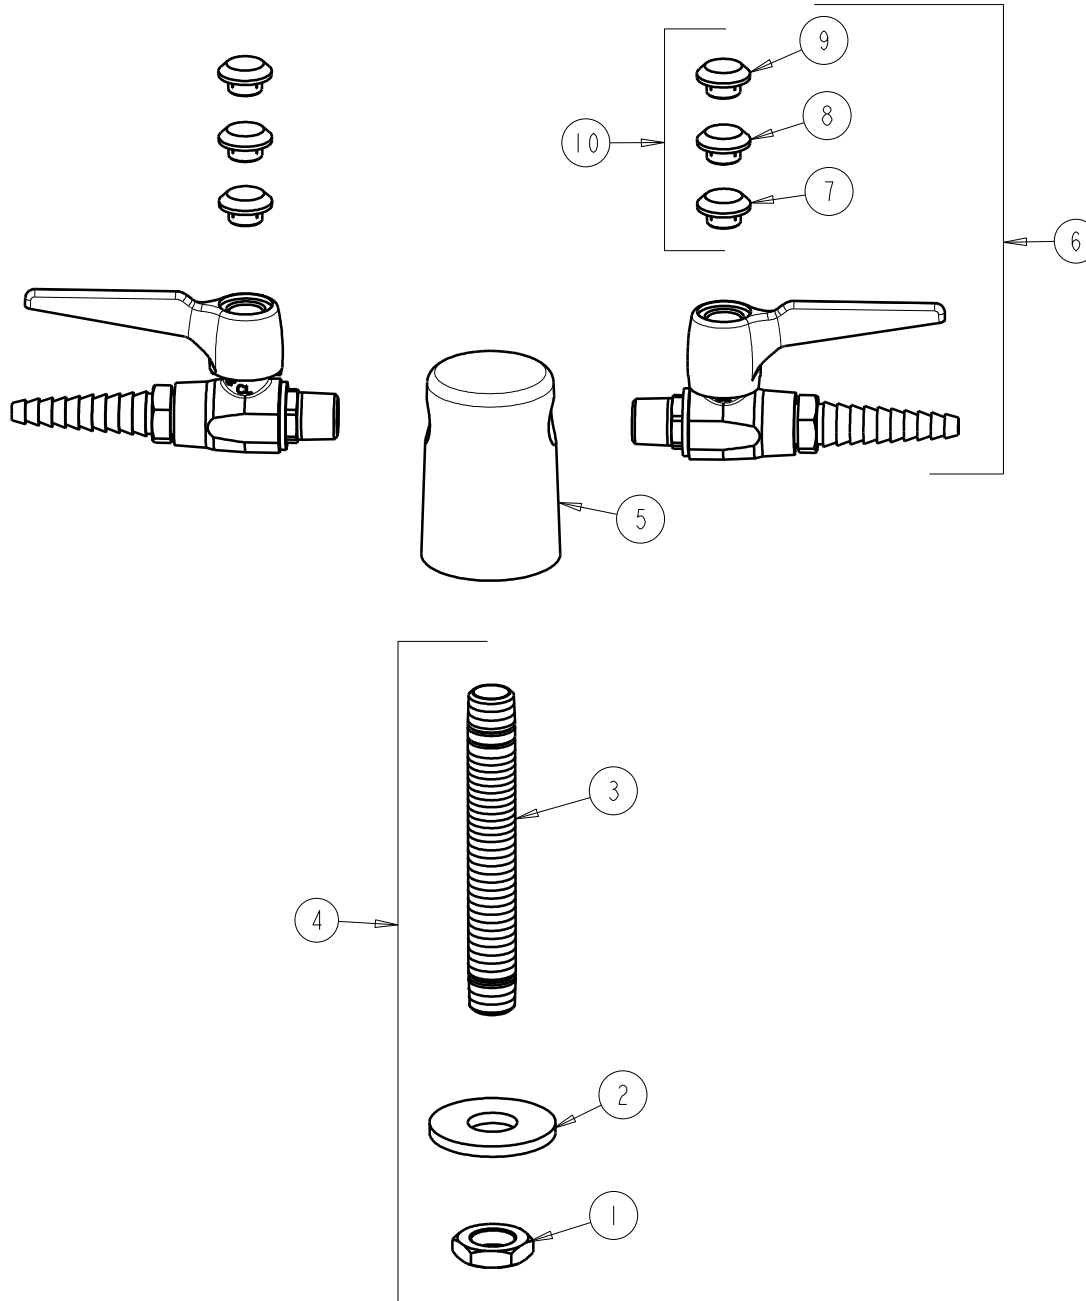

CHICAGO FAUCETS
a Geberit company

2100 South Clearwater Drive
Des Plaines, IL 60018
Phone: 847-803-5000
Fax: 847-803-5454
www.chicagofaucets.com

REPAIR PARTS

FITTING NO.

981-WSV909AGVSAM

SUBMITTED MODEL NO.

ITEM NO.

BY: JAR DATE: 09-17-09

CHK: *[Signature]* REV:

FOR TECHNICAL ASSISTANCE
1-800-TEC-TRUE (1-800-832-8783)

ITEM	PART NO.	DESCRIPTION
1	705-008JKRBF	NUT
2	705-010JKNF	STEEL WASHER
3	957-003JKRBF	MALE THREAD SHANK
4	957-003KJKRBF	SHANK ASSEMBLY 3/8 X 4-3/4
5	-----	TURRET, TWO OUTLETS
6	909-AGVJKSAM	BALL VALVE
7	216-278JKNF	BUTTON 'AIR'
8	216-328JKNF	BUTTON 'GAS'
9	216-378JKNF	BUTTON 'VAC'
10	216-PPJKNF	PRE-PACK (AIR, GAS, VAC)