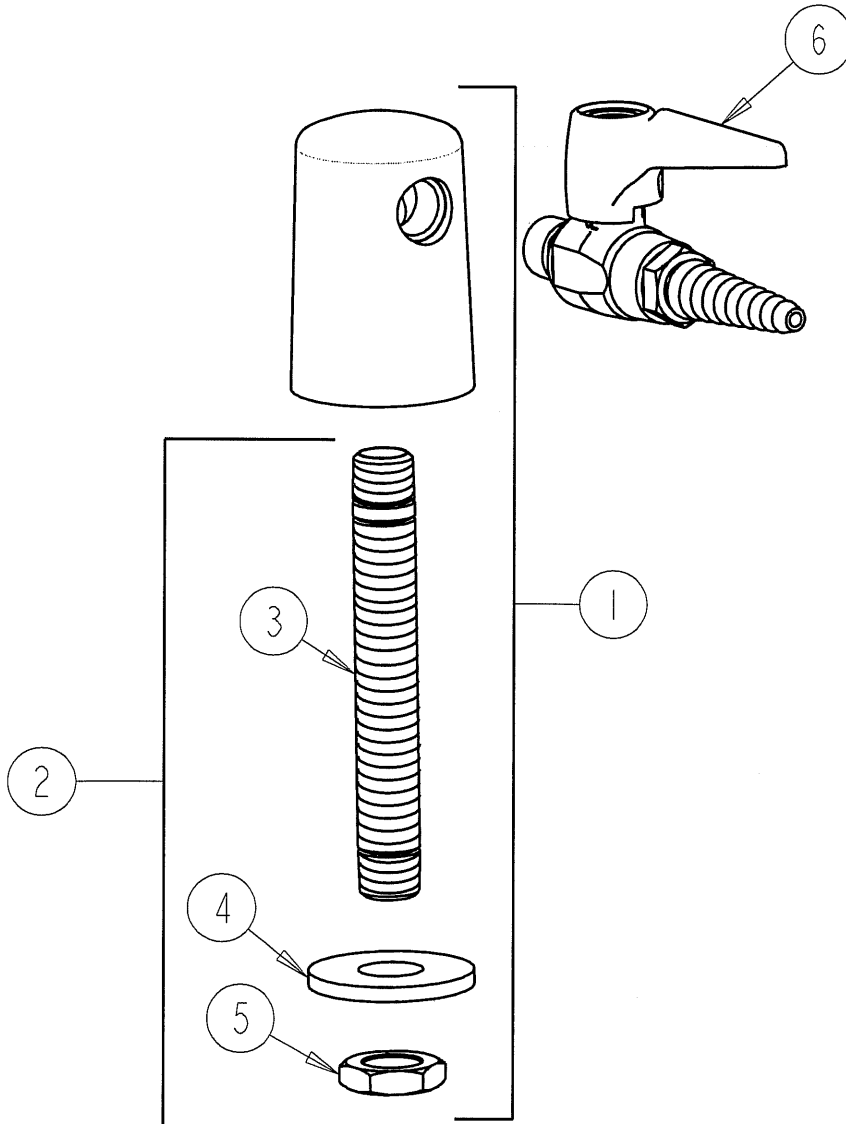

PARTS LIST

BY: SID
CHK'D: *AT*

CHICAGO FAUCETS
a Geberit company

FINISH: AS SPECIFIED
DATE: 09-24-03

980-WSV909LESS216-28

ITEM NO.	PART NO.	DESCRIPTION
1	980-WS	TURRET ASSEMBLY
2	957-003K	SHANK ASSEMBLY
3	957-003	MALE THREAD SHANK
4	705-010	WASHER
5	705-008	LOCKNUT
6	909-LESS216-28	BALL VALVE