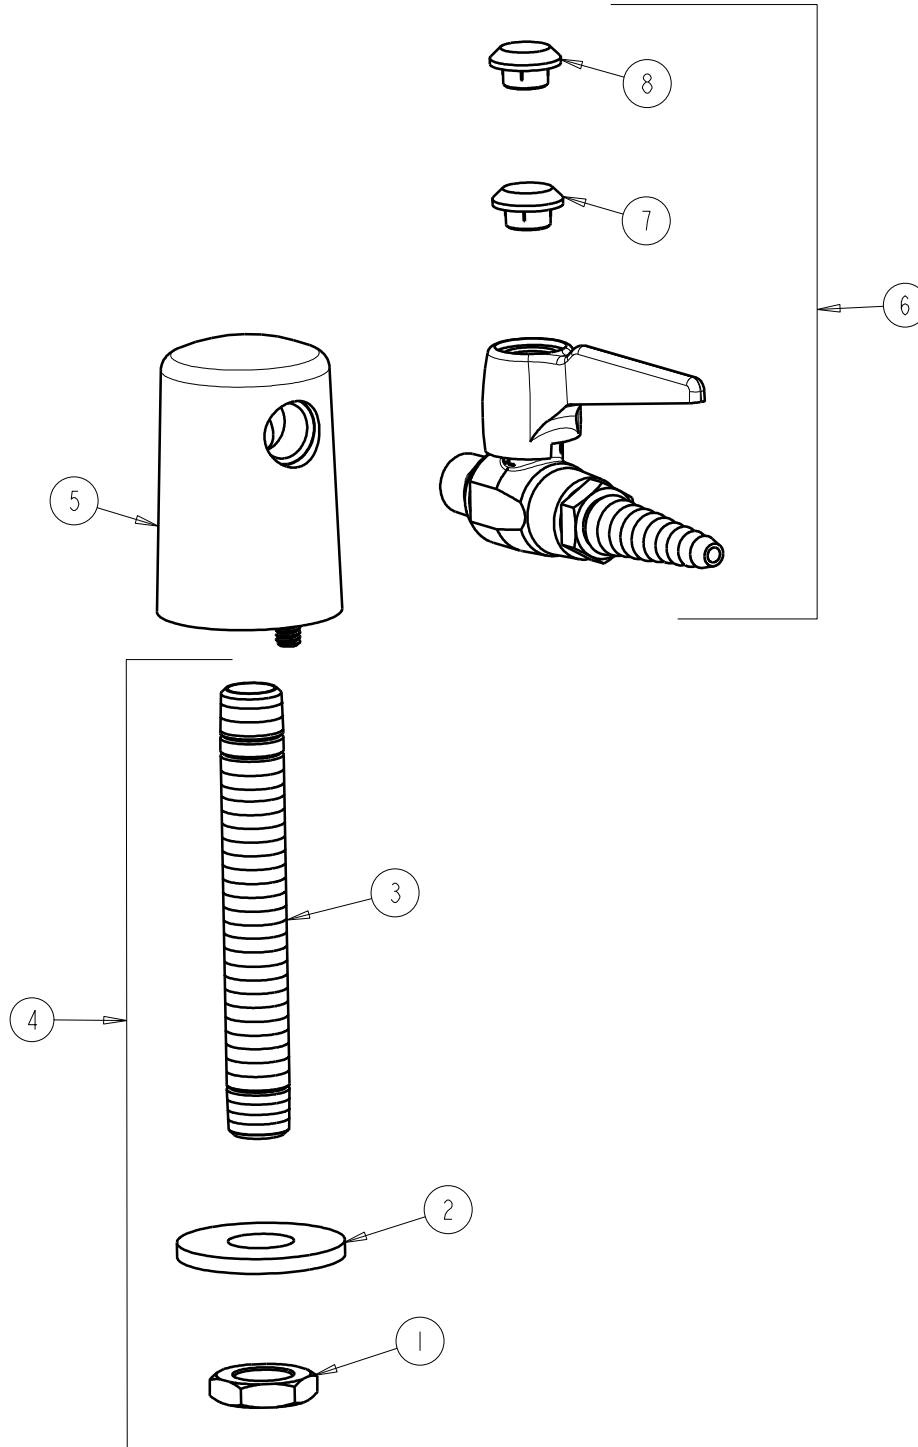

BY: JAR

DATE: 09-17-09

CHK: *JAR*

REV:

ITEM NO.

FOR TECHNICAL ASSISTANCE
1-800-TEC-TRUE (1-800-832-8783)

ITEM	PART NO.	DESCRIPTION
1	705-008JKRBF	NUT
2	705-010JKNF	STEEL WASHER
3	957-003JKRBF	MALE THREAD SHANK
4	957-003KJKRBF	SHANK ASSEMBLY 3/8 X 4-3/4
5	---	VR TURRET (1 OUTLET)
6	909-CAGJKSAM	BALL VALVE w/ CHECK VALVE
7	216-278JKNF	BUTTON 'AIR'
8	216-328JKNF	BUTTON 'GAS'