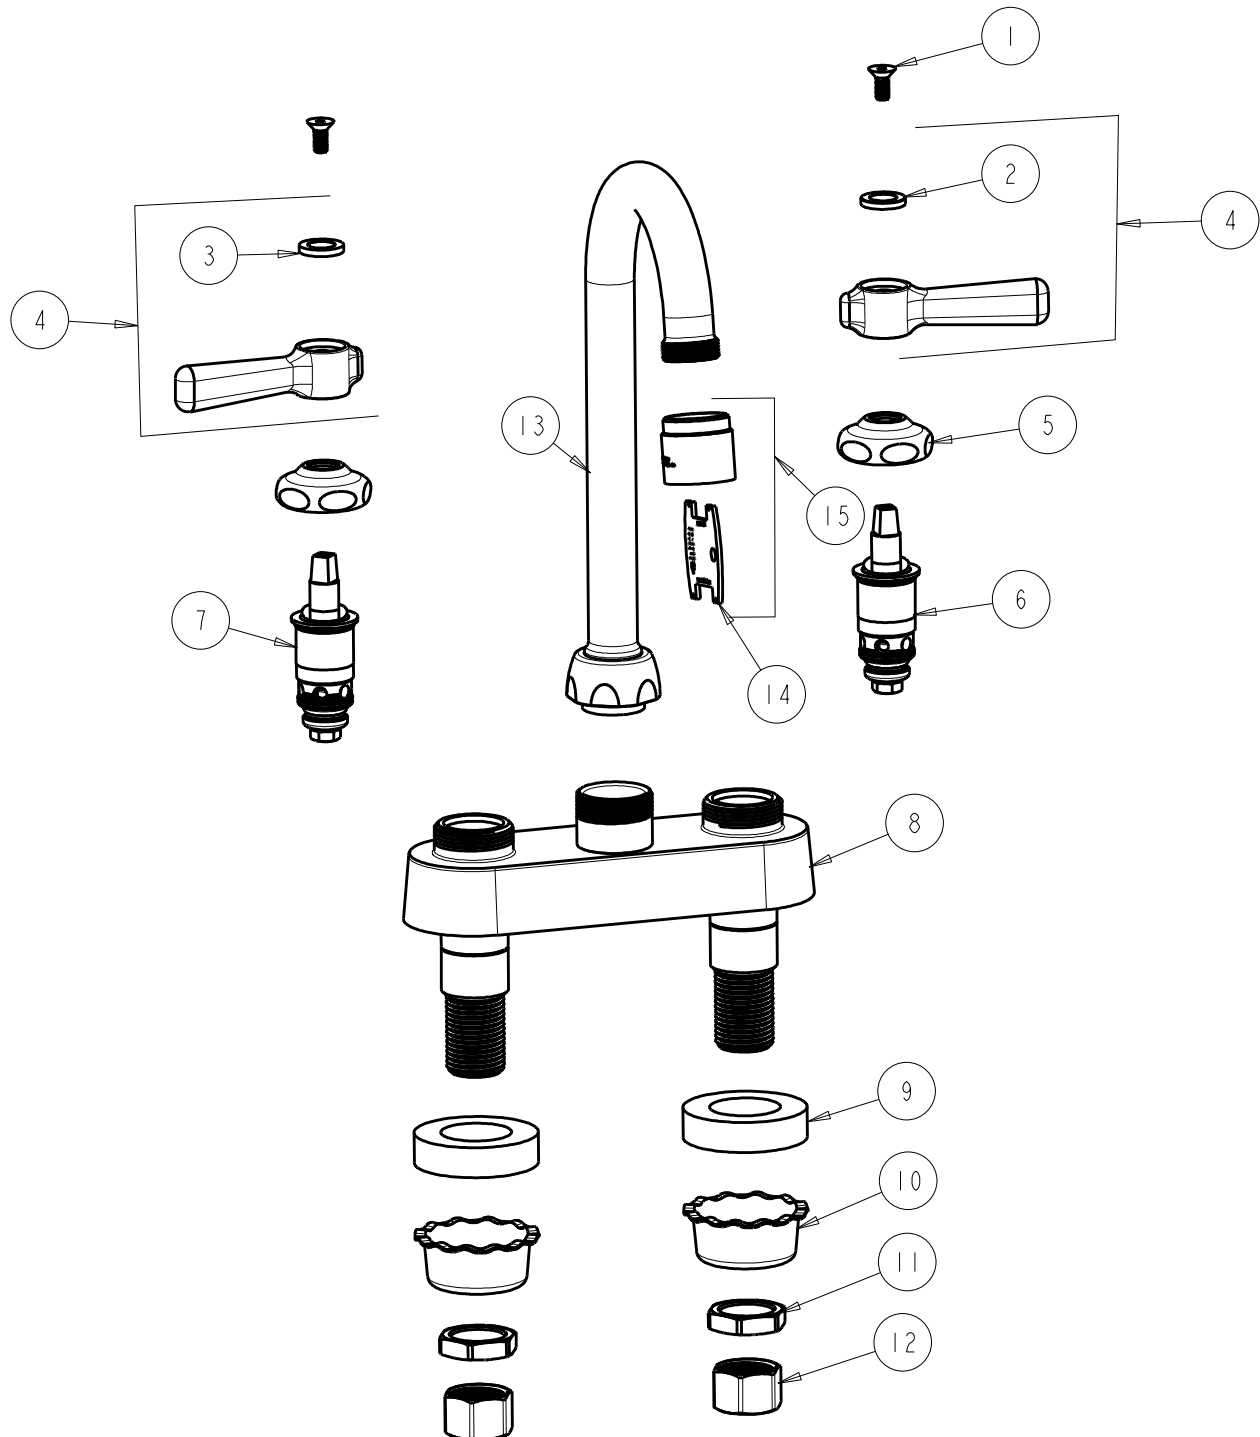

CHICAGO FAUCETS
a Geberit company

2100 South Clearwater Drive
Des Plaines, IL 60018
Phone: 847-803-5000
Fax: 847-803-5454
www.chicagofaucets.com

REPAIR PARTS

FITTING NO.

895-VPCCP

SUBMITTED MODEL NO.

BY: SID DATE: 12-05-11

CHK: *[Signature]* REV:

ITEM NO.

FOR TECHNICAL ASSISTANCE
1-800-TEC-TRUE (1-800-832-8783)

ITEM	PART NO.	DESCRIPTION	ITEM	PART NO.	DESCRIPTION
1	420-020JKNF	SCREW, 1/8 FLAT HEX HEAD X 1/2	9	555-313JKNF	WASHER
2	633-123JKNF	INDEX BUTTON (BLUE)	10	1797-114JKNF	BASIN COCK WASHER
3	633-023JKNF	INDEX BUTTON (RED)	11	49-004JKRBF	LOCKNUT
4	369-PRJKCP	LEVER HANDLE ASSEMBLY (PAIR)	12	49-005JKRBF	COUPLING NUT
5	1-214JKCP	CAP	13	GN1AJKCP	SPOUT
6	1-099XTJKNF	QUATURN CARTRIDGE (RH)	14	3-024JKRCF	KEY, VP
7	1-100XTJKNF	QUATURN CARTRIDGE (LH)	15	E3VPJKCP	VP SOFTFLO AERATOR 2.2 GPM
8	---	VALVE BODY (NOT SOLD SEPARATELY)			