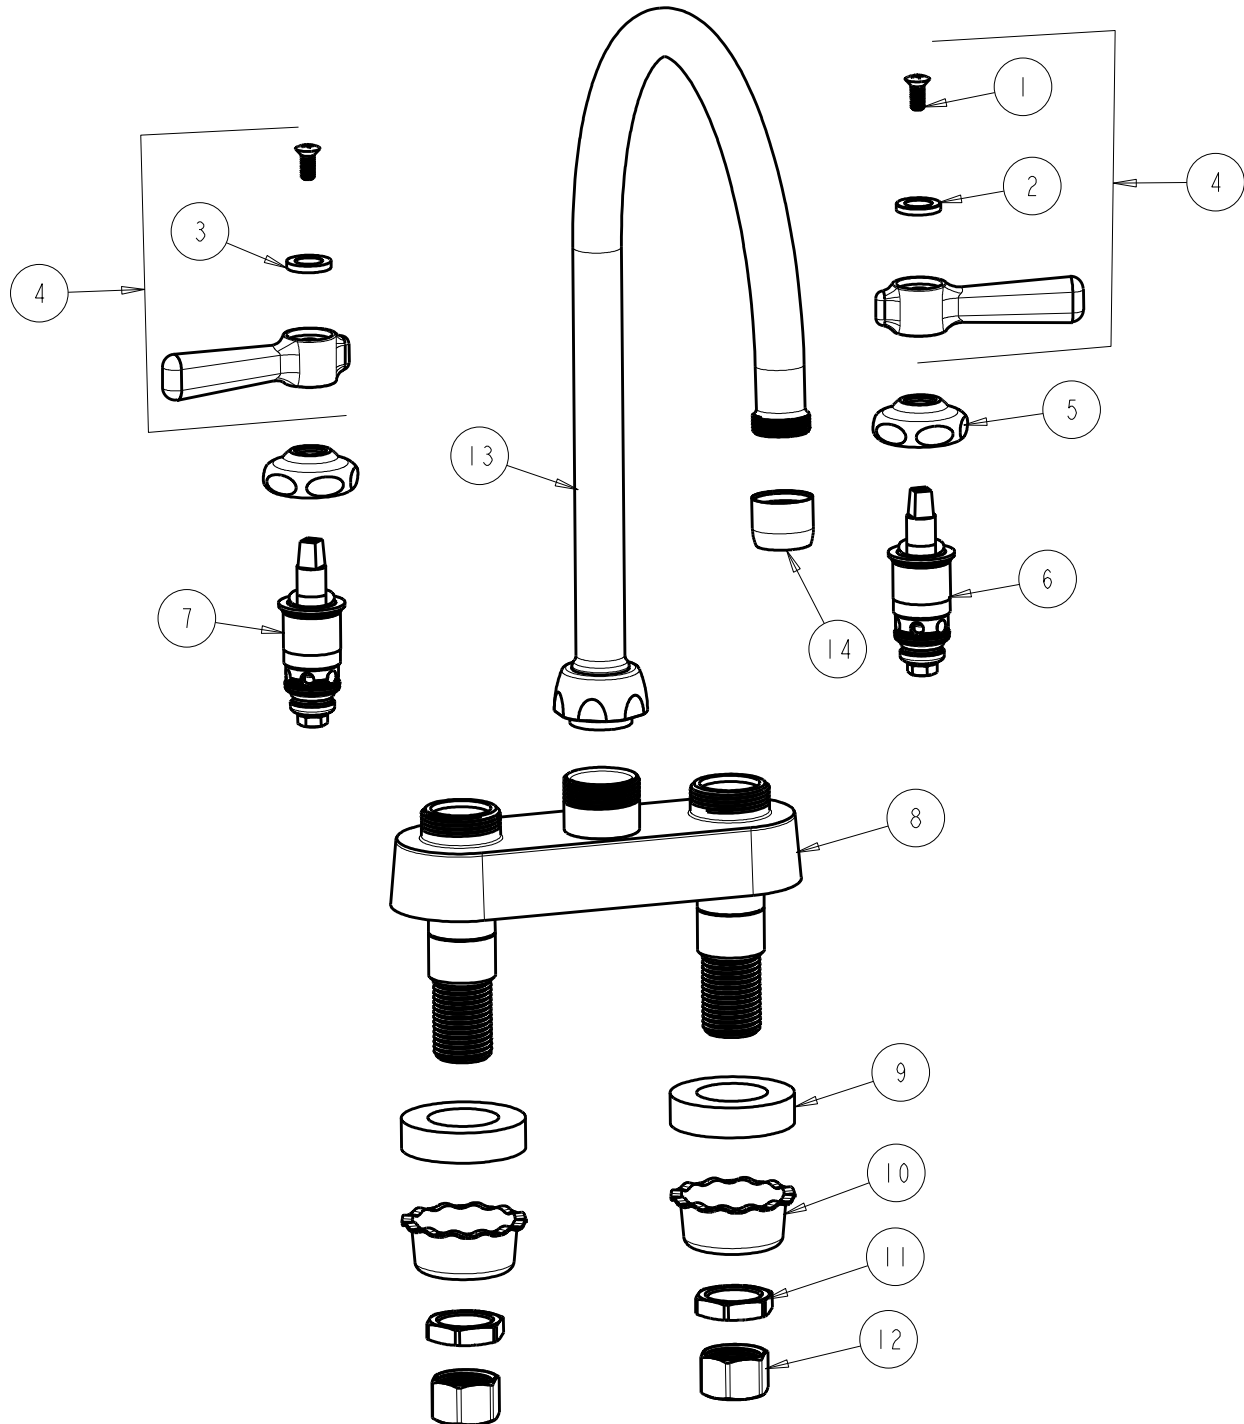

CHICAGO FAUCETS
a Geberit company

2100 South Clearwater Drive
Des Plaines, IL 60018
Phone: 847-803-5000
Fax: 847-803-5454
www.chicagofaucets.com

REPAIR PARTS

FITTING NO.

895-GN8AE3CP

SUBMITTED MODEL NO.

ITEM NO.

FOR TECHNICAL ASSISTANCE
1-800-TEC-TRUE (1-800-832-8783)

BY: SID DATE: 12-05-11

CHK: *[Signature]* REV:

ITEM	PART NO.	DESCRIPTION	ITEM	PART NO.	DESCRIPTION
1	420-010JKRCF	SCREW, 10-32 UNC PH 1/2	8	----	VALVE BODY (NOT SOLD SEPARATELY)
2	633-123JKNF	INDEX BUTTON (BLUE)	9	555-313JKNF	WASHER
3	633-023JKNF	INDEX BUTTON (RED)	10	1797-114JKNF	BASIN COCK WASHER
4	369-PRJKCP	LEVER HANDLE ASSEMBLY (PAIR)	11	49-004JKRBF	LOCKNUT
5	1-214JKCP	CAP	12	49-005JKRBF	COUPLING NUT
6	1-099XTJKNF	QUATURN CARTRIDGE (RH)	13	GN8AJKCP	SPOUT
7	1-100XTJKNF	QUATURN CARTRIDGE (LH)	14	E3JKCP	SOFTFLO AERATOR 2.2 GPM