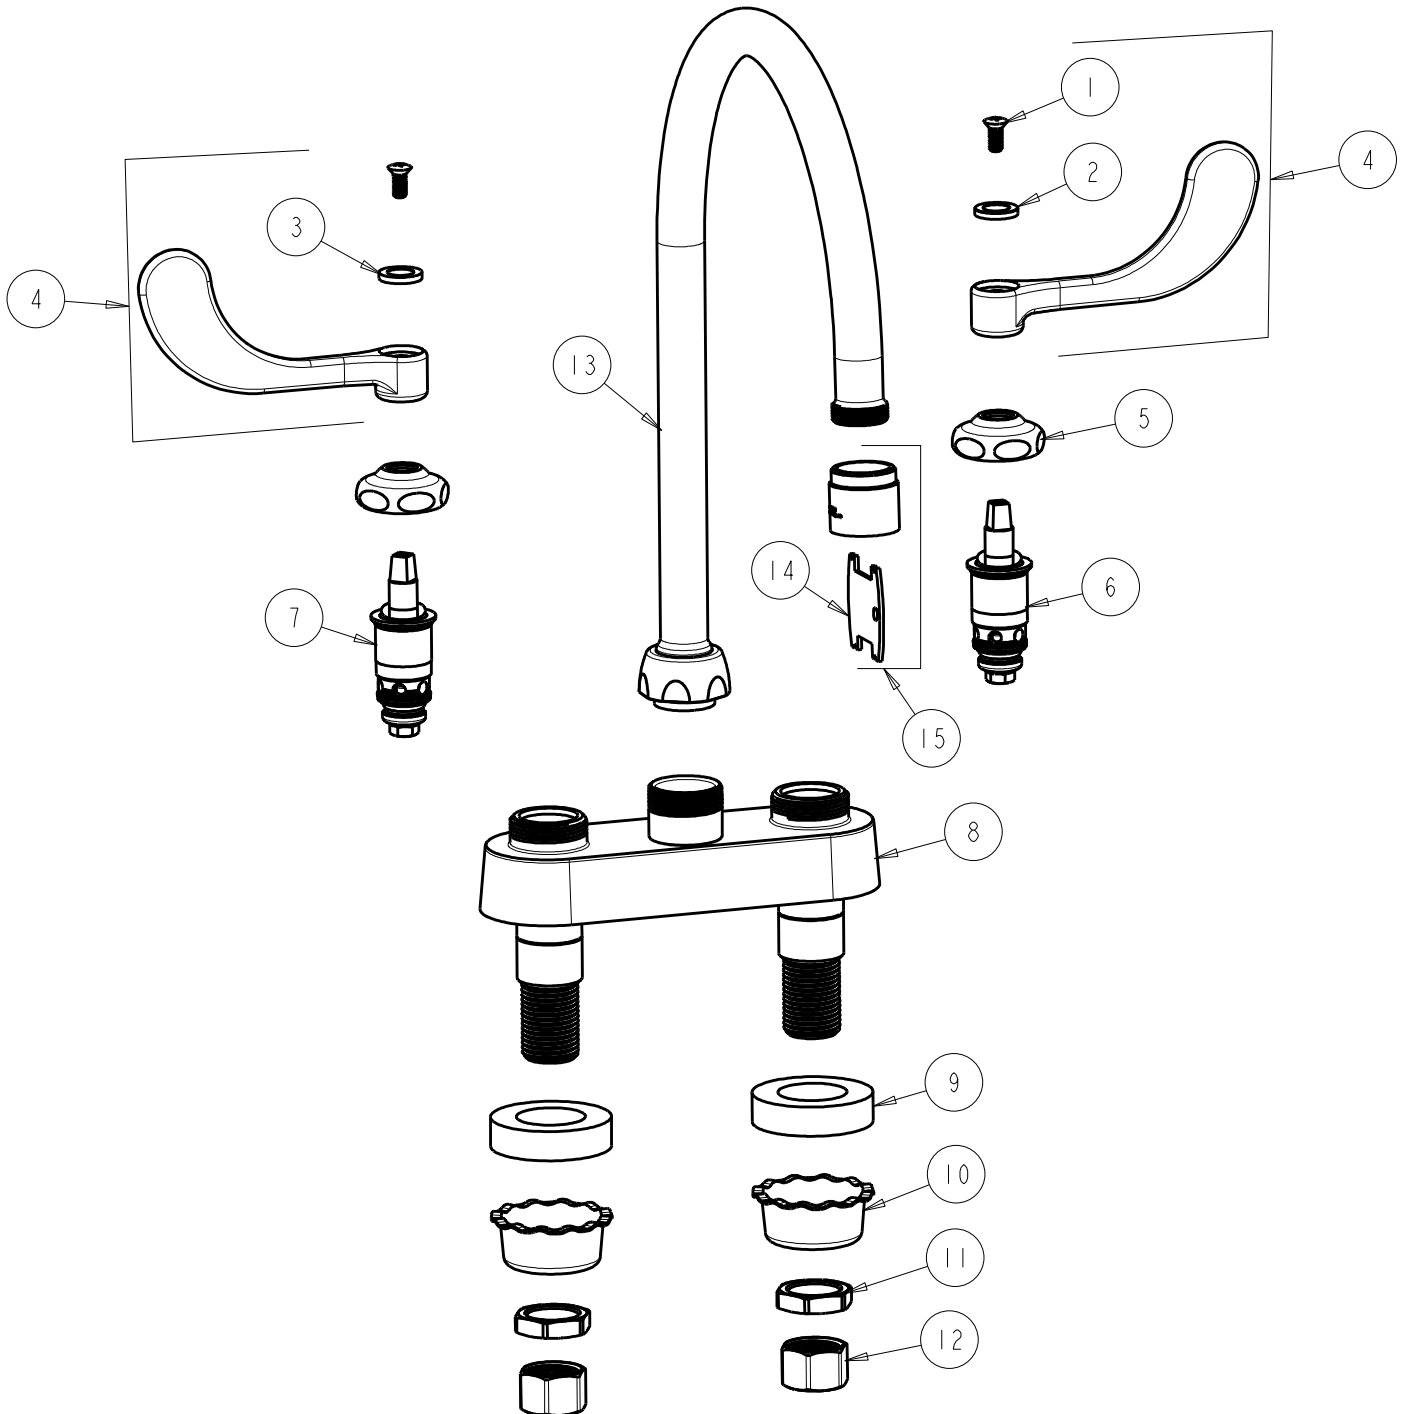

CHICAGO FAUCETS
a Geberit company

2100 South Clearwater Drive
Des Plaines, IL 60018
Phone: 847-803-5000
Fax: 847-803-5454
www.chicagofaucets.com

REPAIR PARTS

FITTING NO.

895-317GN8AE29VPCP

SUBMITTED MODEL NO.

ITEM NO.

FOR TECHNICAL ASSISTANCE
1-800-TEC-TRUE (1-800-832-8783)

BY: SID DATE: 11-22-11

CHK: *[Signature]* REV:

ITEM	PART NO.	DESCRIPTION	ITEM	PART NO.	DESCRIPTION
1	420-010JKRCF	SCREW, 10-32 UNC PH 1/2	9	555-313JKNF	WASHER
2	633-123JKNF	INDEX BUTTON (BLUE)	10	1797-114JKNF	BASIN COCK WASHER
3	633-023JKNF	INDEX BUTTON (RED)	11	49-004JKRBF	LOCKNUT
4	317-PRJKCP	HANDLE, 4" WRISTBLADE (PAIR)	12	49-005JKRBF	COUPLING NUT
5	1-214JKCP	CAP	13	GN8AJKCP	SPOUT
6	1-099XTJKNF	QUATURN CARTRIDGE (RH)	14	3-024JKRCF	KEY, VP
7	1-100XTJKNF	QUATURN CARTRIDGE (LH)	15	E29VPJKCP	LAMINAR OUTLET 2.2 GPM
8	---	VALVE BODY (NOT SOLD SEPARATELY)			