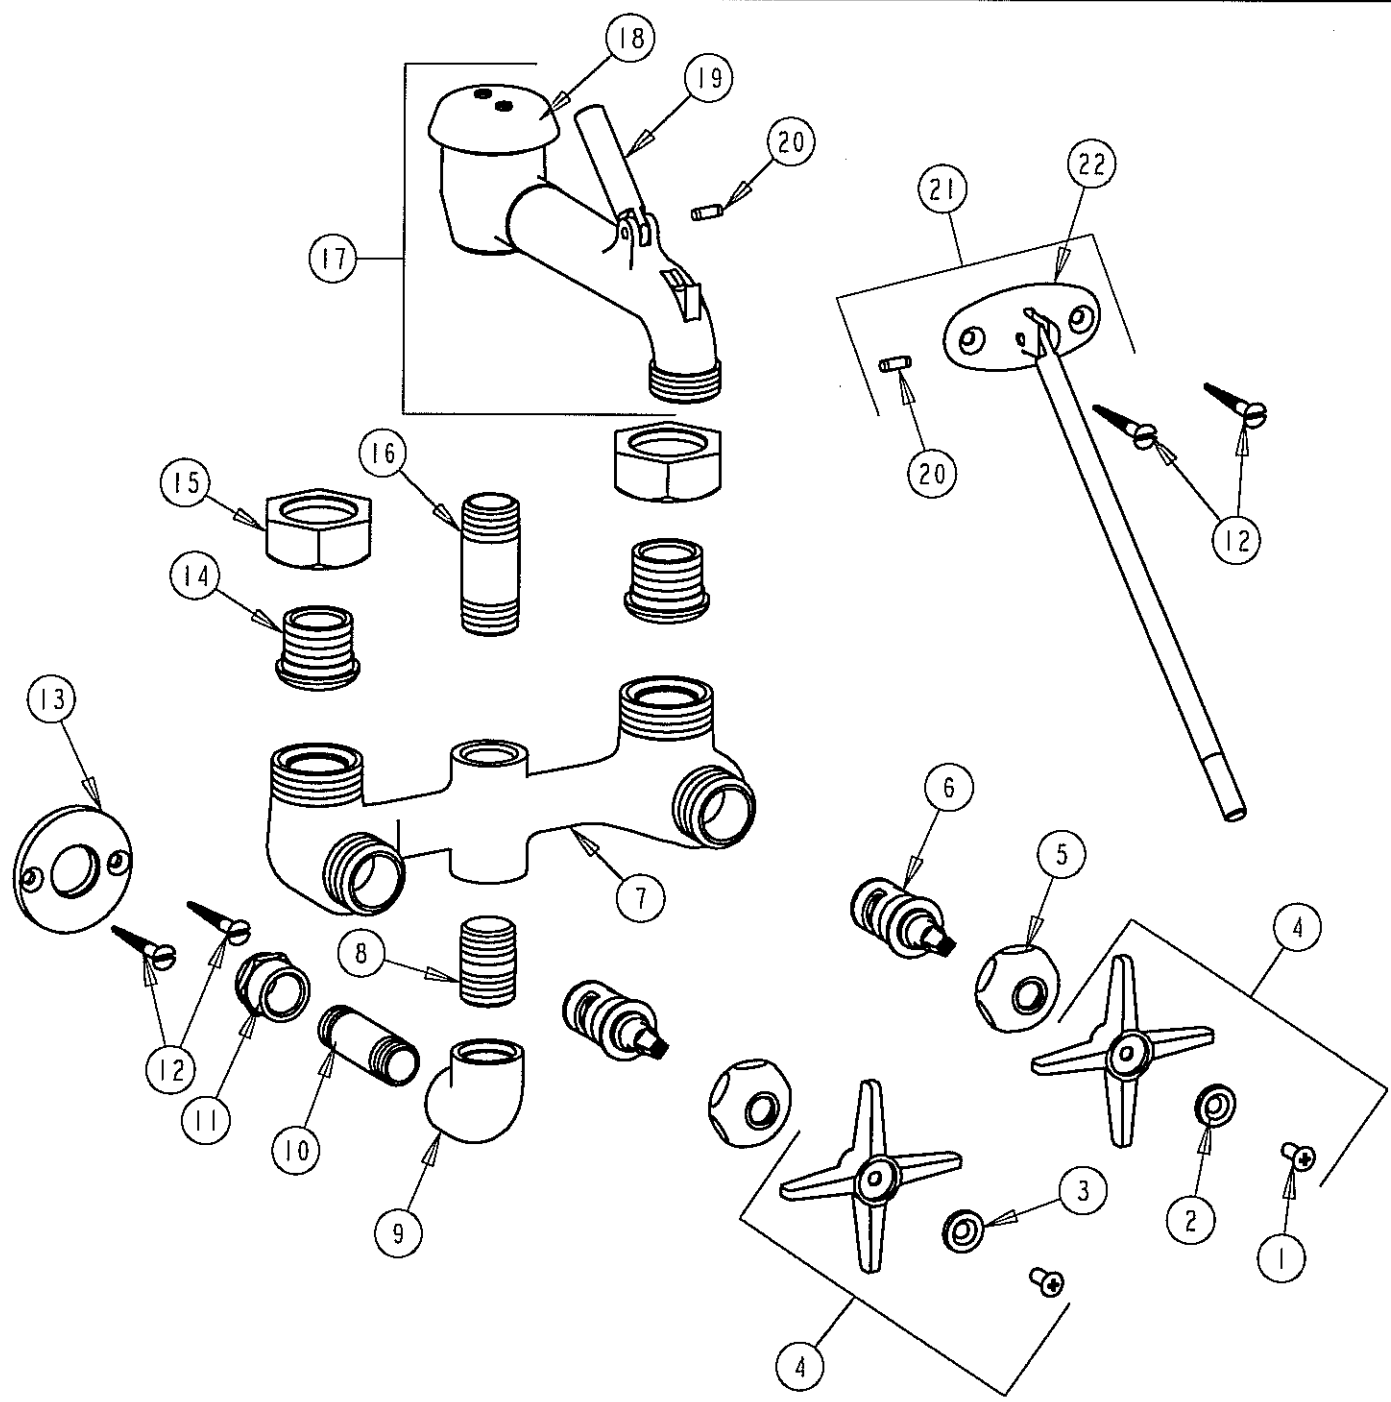

PARTS LIST

BY: SID
CHK'D: *[Signature]*

CHICAGO FAUCETS
Last As Long As The Building

FINISH: AS SPECIFIED
DATE: 11-08-02

835-XKCP

835-XKRCF

ITEM NO.	PART NO.	DESCRIPTION	ITEM NO.	PART NO.	DESCRIPTION
1	420-010	SCREW	13	835-001	FLANGE
2	633-123	INDEX BUTTON (BLUE)	14	177-003	UNION TAILPIECE
3	633-023	INDEX BUTTON (RED)	15	177-002	UNION NUT
4	633-PR	4-ARM CROSS HANDLE ASSEMBLY	16	530-051	1/2"NPT X 2" NIPPLE
5	1-214	CAP	17	897-005K	SPOUT ASSEMBLY
6	1-100XK	LH CERAMIC QUATURN UNIT	18	892	FOR PARTS SEE 892
7	-----	VALVE BODY NOT SOLD SEPARATELY	19	173-026	SLEEVE
8	709-006	1/2"NPT X 1-3/4" SOLID NIPPLE	20	50-007	PIN
9	777-104	ELBOW	21	173-003K	ROD ASSEMBLY
10	906-001	3/8"NPT X 2" NIPPLE	22	173-105	WALL BRACKET
11	225-002	ADAPTER			
12	173-006	FLAT HEAD WOOD SCREW			