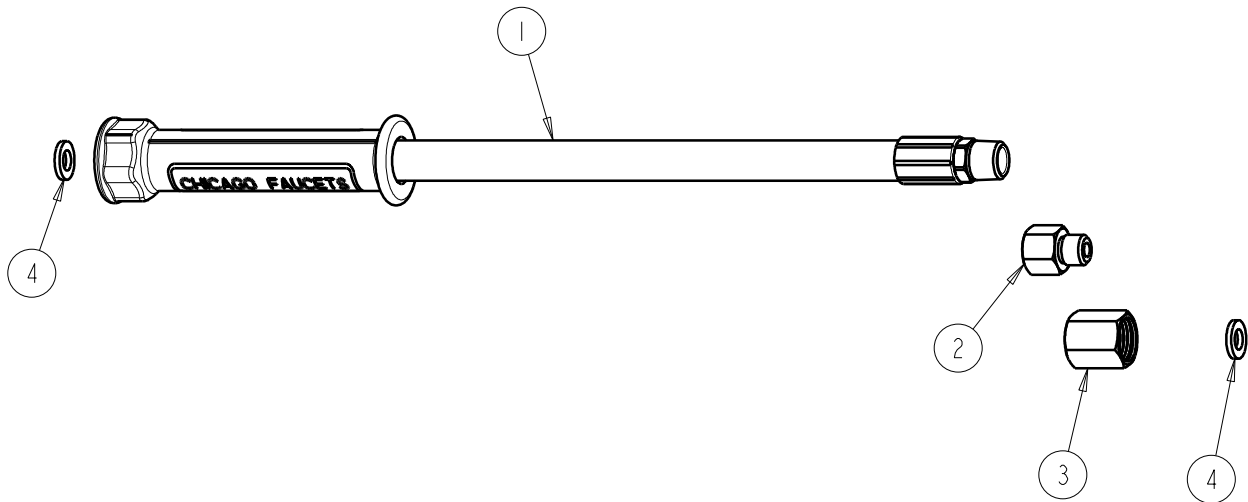

CHICAGO FAUCETS
 a Geberit company

2100 South Clearwater Drive
 Des Plaines, IL 60018
 Phone: 847-803-5000
 Fax: 847-803-5454
 www.chicagofaucets.com

REPAIR PARTS

BY: SID DATE: 03-02-10
 CHK: *[Signature]* REV:

FITTING NO.

83-29NF

SUBMITTED MODEL NO.

ITEM NO.

FOR TECHNICAL ASSISTANCE
 1-800-TEC-TRUE (1-800-832-8783)

ITEM	PART NO.	DESCRIPTION
1	—	HOSE ASSY NOT SOLD SEPARATELY
2	919-045JKRCF	ADAPTER FOR FISHER HANDLE
3	919-027JKRCF	ADAPTER T&S HANDLE HOSE GUIDE
4	919-143JKNF	GASKET, .67 X .35 X .09