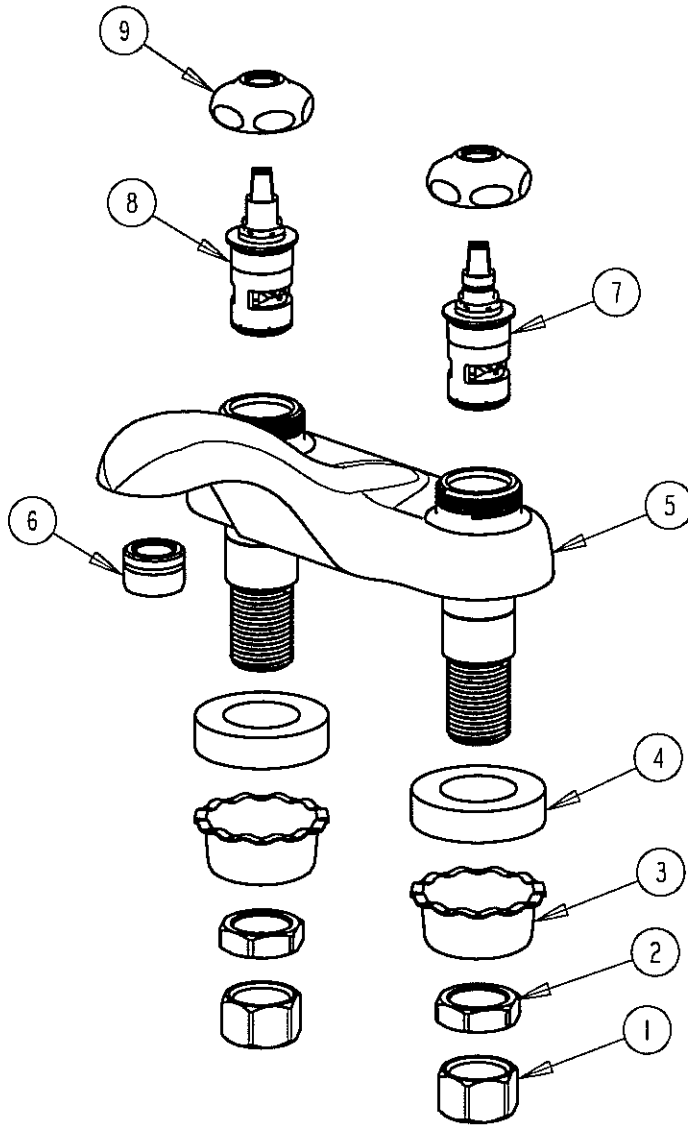

PARTS LIST

BY: SID
CHK'D: *07*

CHICAGO FAUCETS
Last As Long As The Building

FINISH: AS SPECIFIED
DATE: 07-17-02

802-LESSHDLXK

ITEM NO.	PART NO.	DESCRIPTION	ITEM NO.	PART NO.	DESCRIPTION
1	49-005	COUPLING NUT	6	E12	SOFTFLO OUTLET
2	49-004	LOCKNUT	7	1-099XK	RH CERAMIC QUATURN UNIT
3	1797-114	BASIN COCK WASHER	8	1-100XK	LH CERAMIC QUATURN UNIT
4	555-313	WASHER	9	1-214	CAP
5	-----	VALVE BODY (NOT SOLD SEPARATELY)			