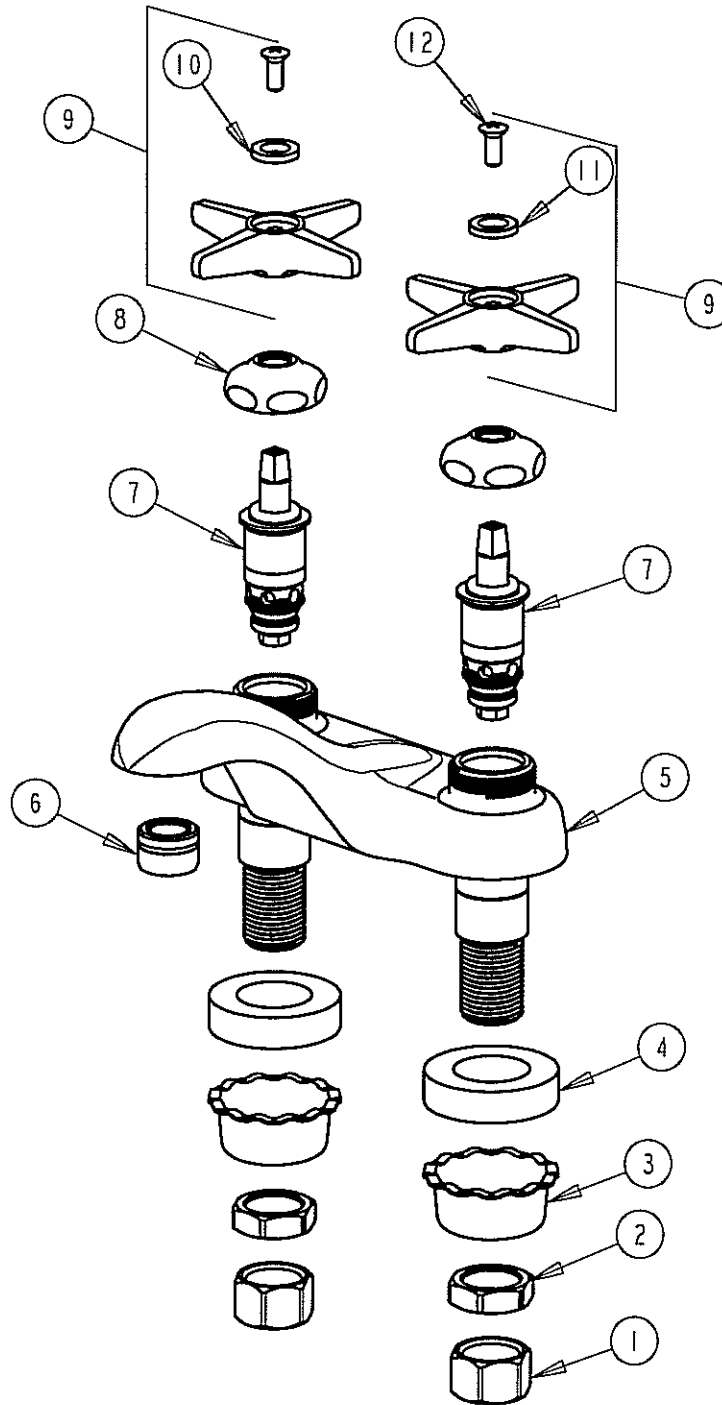

# PARTS LIST

BY: SID  
CHK'D: *[Signature]*

**CHICAGO  
FALCETS**  
Last As Long As The Building

FINISH:  
DATE:

AS SPECIFIED  
07-17-02

802-633

ITEM NO.	PART NO.	DESCRIPTION	ITEM NO.	PART NO.	DESCRIPTION
1	49-005	COUPLING NUT	8	1-214	CAP
2	49-004	LOCKNUT	9	633-PR	4-ARM CROSS HANDLE ASSEMBLY
3	1797-114	BASIN COCK WASHER	10	633-023	INDEX BUTTON (RED)
4	555-313	WASHER	11	633-123	INDEX BUTTON (BLUE)
5	-----	VALVE BODY (NOT SOLD SEPARATELY)	12	420-010	SCREW
6	E12	SOFTFLO OUTLET			
7	1-100XT	QUATURN UNIT (LH)			