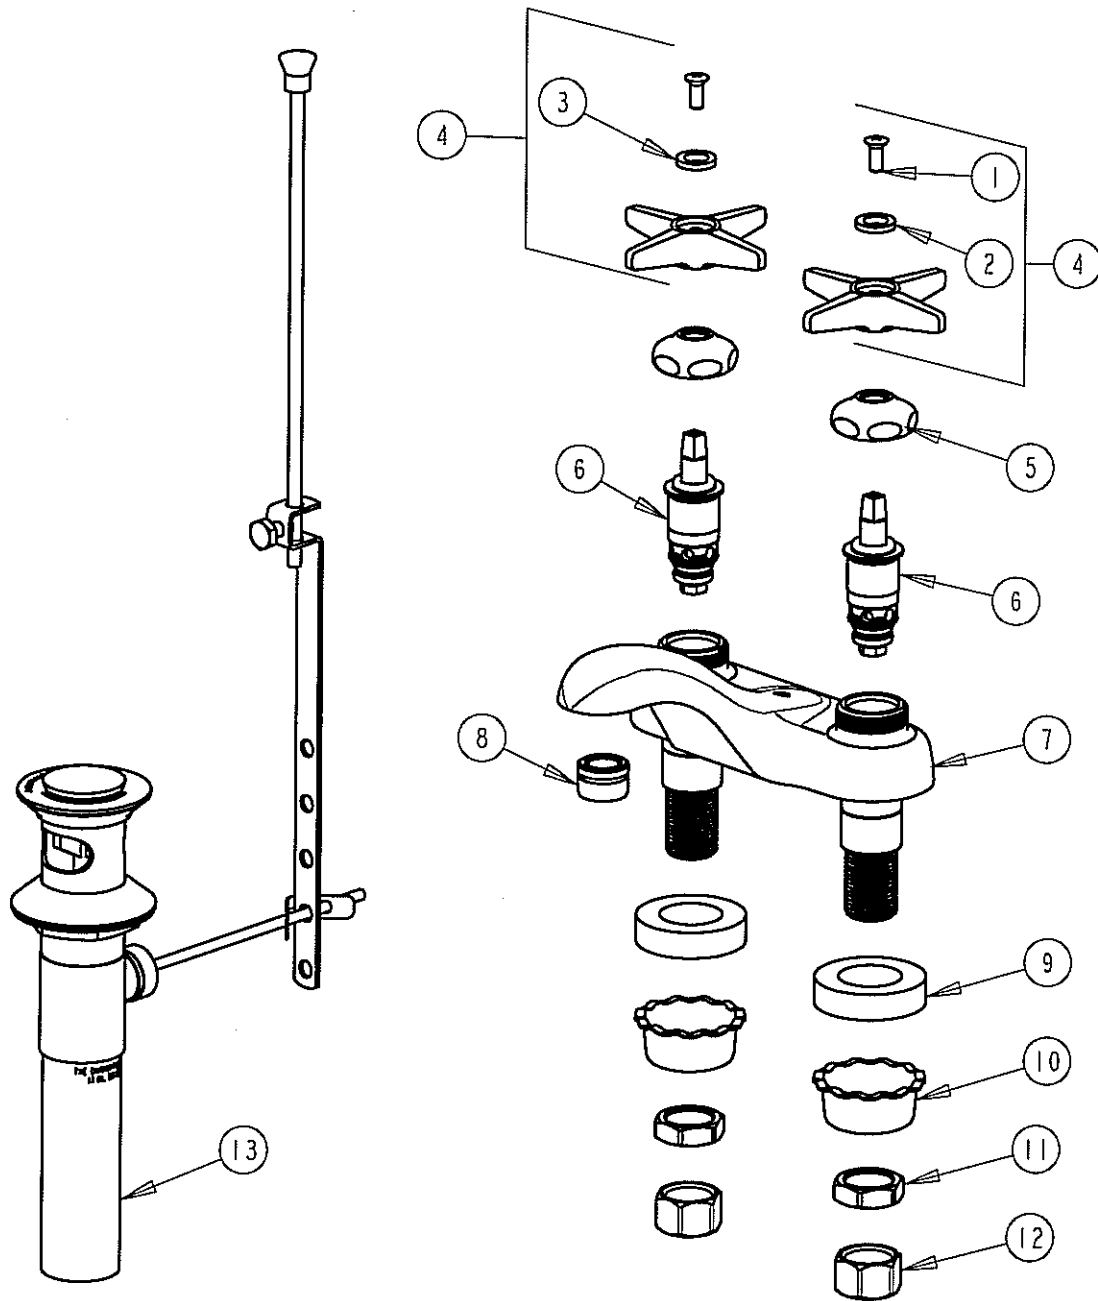

PARTS LIST

BY: SID
CHK'D: *AT*

**CHICAGO
FALCETS**
Last As Long As The Building

FINISH: AS SPECIFIED
DATE: 08-21-02

797-633

ITEM NO.	PART NO.	DESCRIPTION	ITEM NO.	PART NO.	DESCRIPTION
1	420-010	SCREW	9	555-313	WASHER
2	633-123	INDEX BUTTON (BLUE)	10	1797-114	BASIN COCK WASHER
3	633-023	INDEX BUTTON (RED)	11	49-004	LOCKNUT
4	633-PR	4-ARM CROSS HANDLE ASSEMBLY	12	49-005	COUPLING NUT
5	1-214	CAP	13	1222K	POP-UP WASTE FOR PARTS SEE 1222K
6	1-100XT	QUATURN UNIT (LH)			
7	-----	VALVE BODY (NOT SOLD SEPARATELY)			
8	E12	SOFTFLO OUTLET			