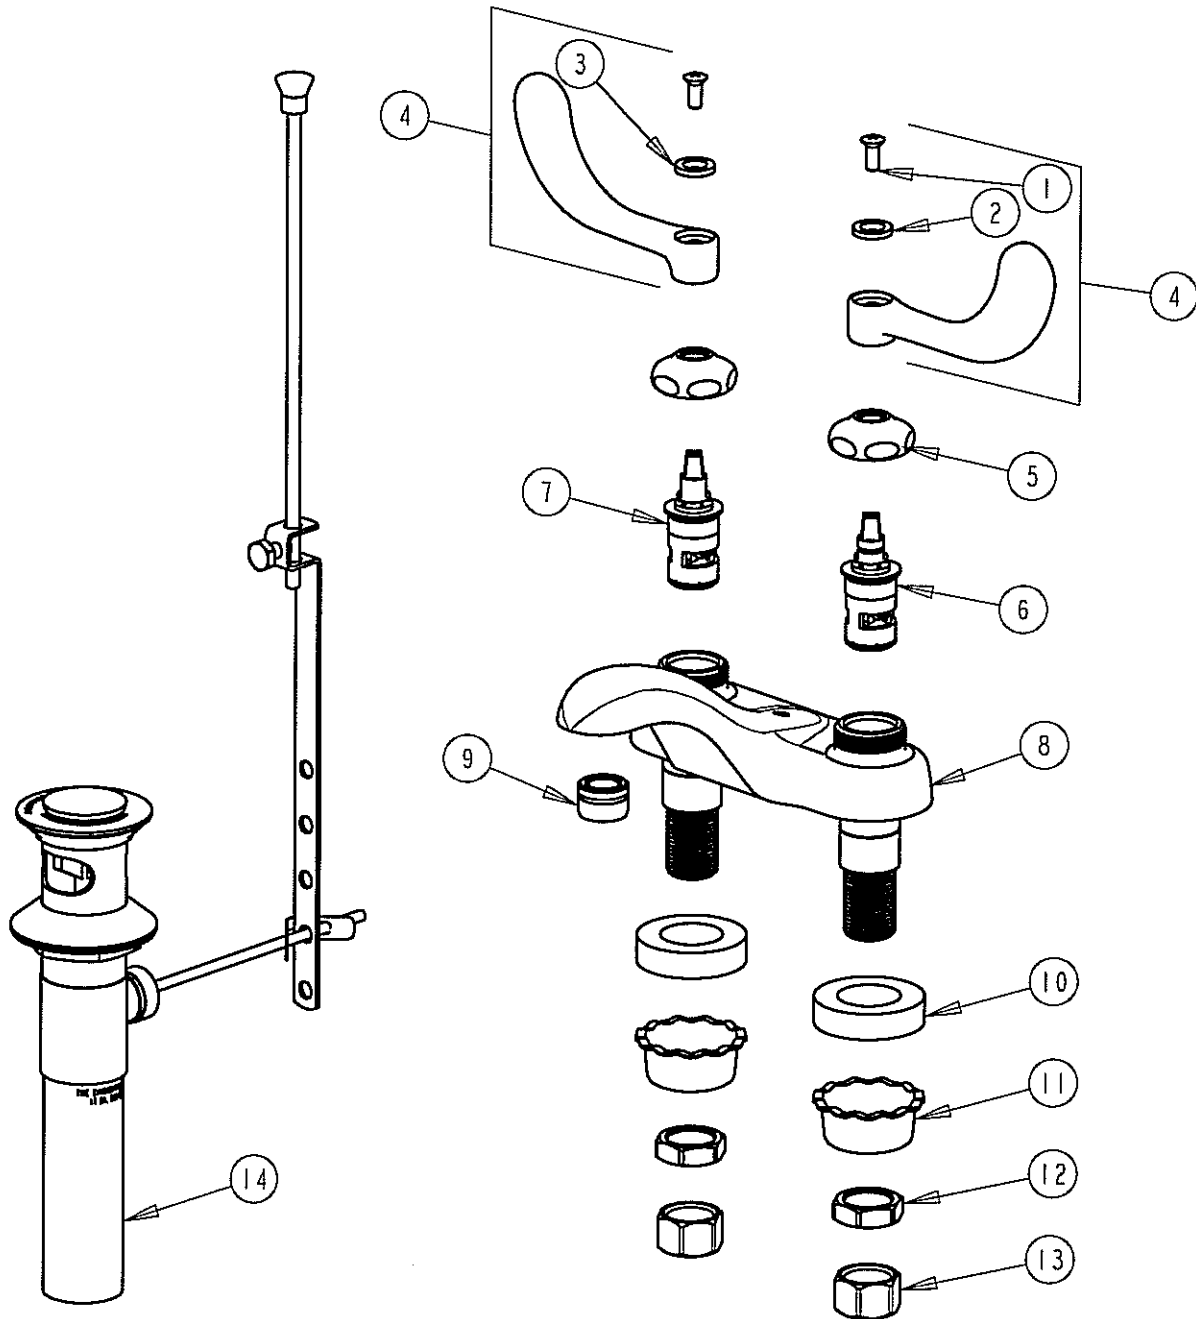

# PARTS LIST

BY: SID  
CHK'D: *ST*

**CHICAGO FAUCETS**  
Last As Long As The Building

FINISH: AS SPECIFIED  
DATE: 08-21-02

797-317XK

ITEM NO.	PART NO.	DESCRIPTION	ITEM NO.	PART NO.	DESCRIPTION
1	420-010	SCREW	9	E12	SOFTFLO OUTLET
2	633-123	INDEX BUTTON (BLUE)	10	555-313	WASHER
3	633-023	INDEX BUTTON (RED)	11	1797-114	BASIN COCK WASHER
4	317-PR	WRISTBLADE HANDLE ASSY.	12	49-004	LOCKNUT
5	1-214	CAP	13	49-005	COUPLING NUT
6	1-099XK	RH CERAMIC QUATURN UNIT	14	1222K	POP-UP WASTE FOR PARTS SEE 1222K
7	1-100XK	LH CERAMIC QUATURN UNIT			
8	-----	VALVE BODY (NOT SOLD SEPARATELY)			