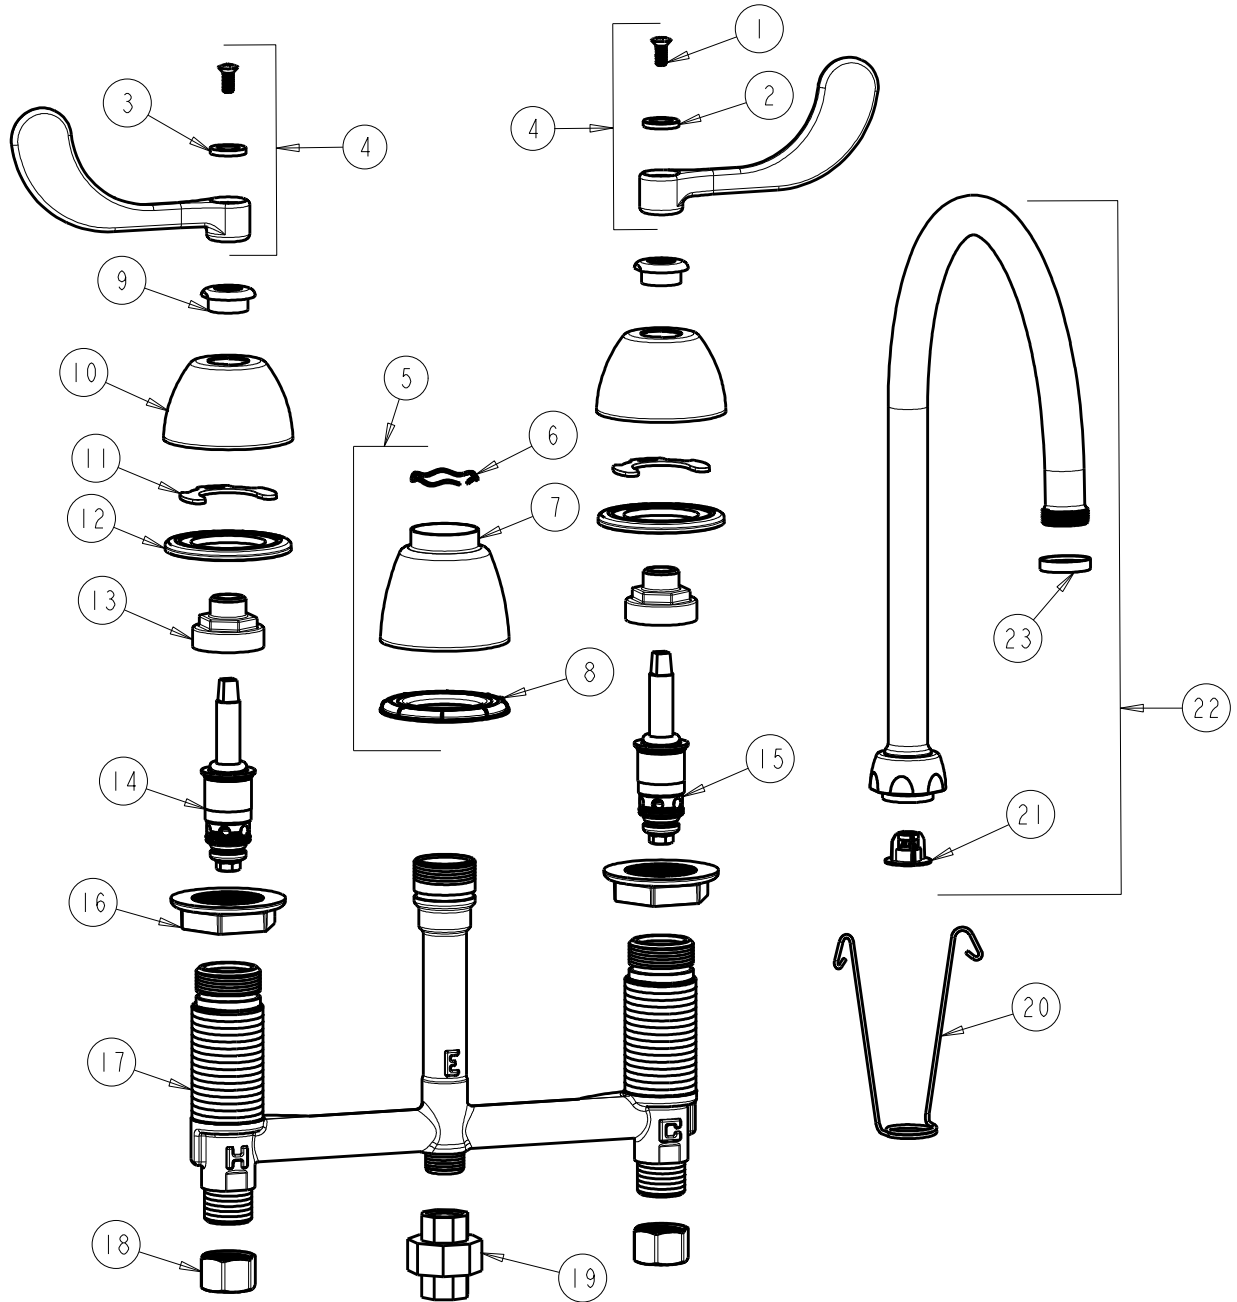

CHICAGO FAUCETS
a Geberit company

2100 South Clearwater Drive
Des Plaines, IL 60018
Phone: 847-803-5000
Fax: 847-803-5454
www.chicagofaucets.com

REPAIR PARTS

FITTING NO.

786-TWGN8FCCP

SUBMITTED MODEL NO.

ITEM NO.

FOR TECHNICAL ASSISTANCE
1-800-TEC-TRUE (1-800-832-8783)

BY: SID DATE: 02-19-10
CHK: REV: 05-04-12

ITEM	PART NO.	DESCRIPTION	ITEM	PART NO.	DESCRIPTION
1	420-010JKRCF	SCREW, 10-32 UNC PH 1/2	13	274-014JKRBF	NUT, CAP
2	633-123JKNF	INDEX BUTTON (BLUE)	14	377-XTLHJKNF	LH QUATURN CARTRIDGE
3	633-023JKNF	INDEX BUTTON (RED)	15	377-XTRHJKNF	RH QUATURN CARTRIDGE
4	317-PRJKCP	HANDLE, 4" WRISTBLADE (PAIR)	16	250-004JKNF	LOCKNUT
5	785-400JKCP	SPOUT ESCUTCHEON KIT	17	—	BODY, VALVE
6	50-038JKNF	WAVE WASHER	18	49-005JKRBF	COUPLING NUT
7	785-400JKCP	ESCUTCHEON, SPOUT BASE	19	906-003KJKRBF	UNION ASSEMBLY
8	888-027JKNF	SPOUT ESCUTCHEON WASHER	20	200-008JKNF	HANGER
9	422-113JKCP	ESCUTCHEON NUT	21	50-043KJKNF	FLOW CONTROL 1.5 GPM
10	250-082JKCP	ESCUTCHEON	22	GN8FCJKCP	FOR PARTS SEE GN8FCJKCP
11	200-009JKNF	CLIP, RETAIN	23	1-159JKCP	SPOUT END RING
12	888-026JKNF	WASHER, SEALING			