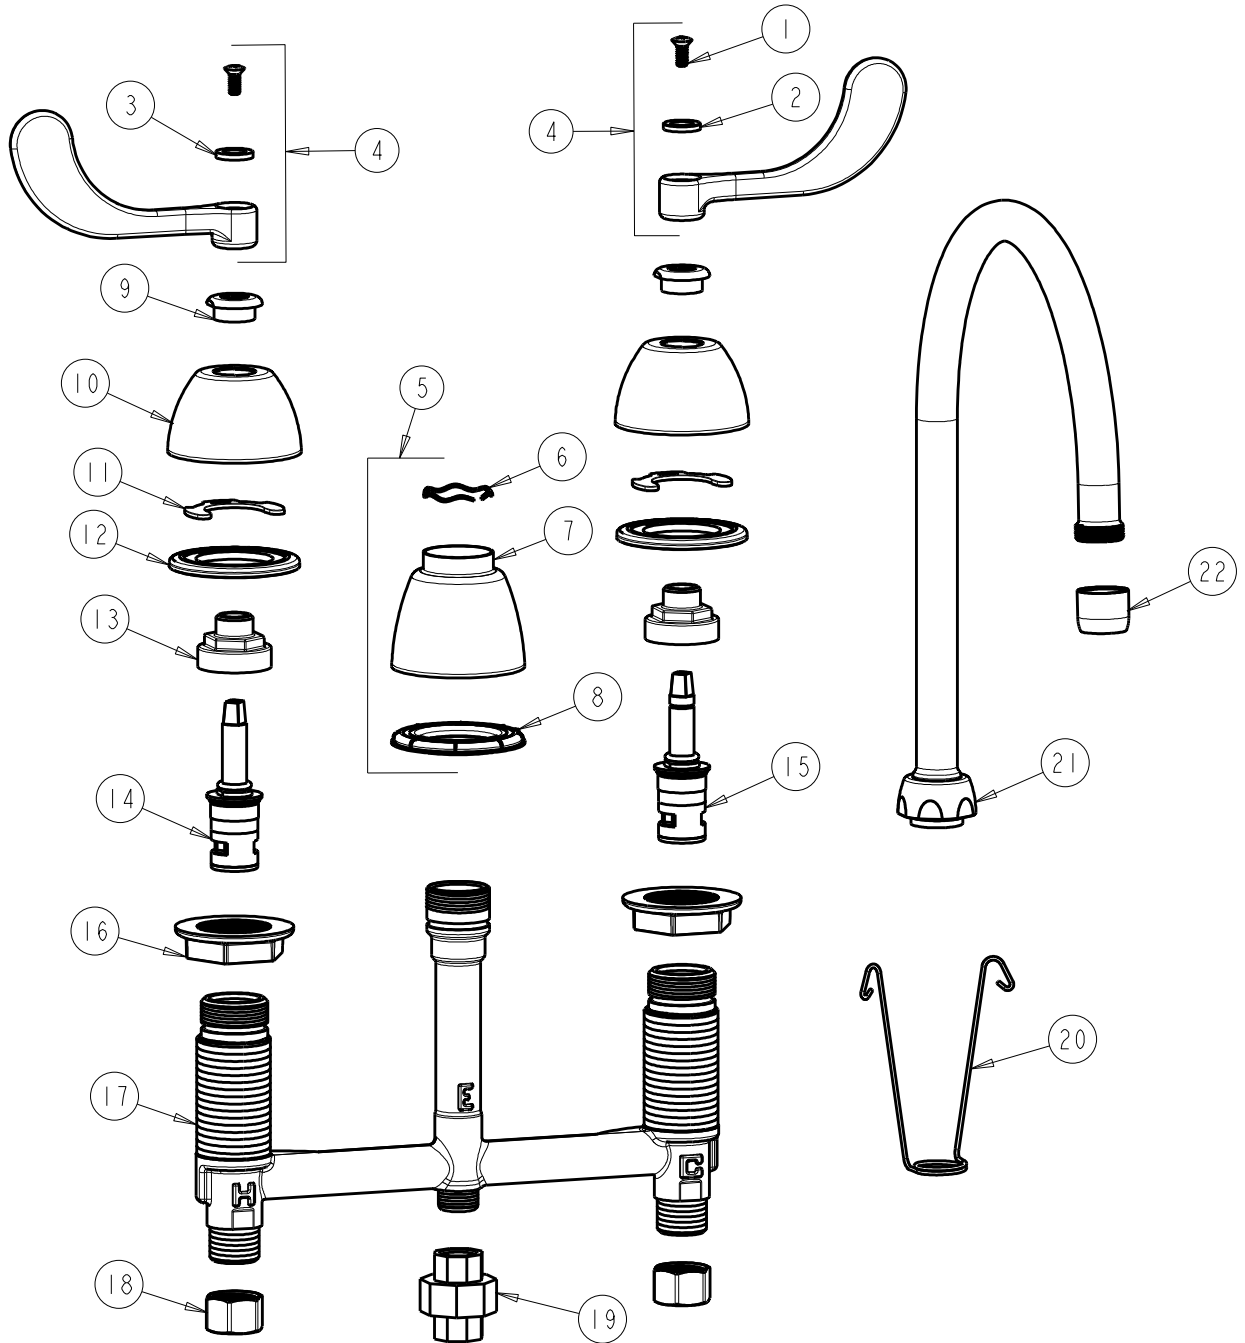

**CHICAGO FAUCETS**  
a Geberit company

2100 South Clearwater Drive  
Des Plaines, IL 60018  
Phone: 847-803-5000  
Fax: 847-803-5454  
www.chicagofaucets.com

**REPAIR PARTS**

FITTING NO.

**786-TWGN8AE3XKCP**

SUBMITTED MODEL NO.

BY: SID DATE: 07-08-11

CHK: REV: 05-04-12

ITEM NO.

**FOR TECHNICAL ASSISTANCE**  
1-800-TEC-TRUE (1-800-832-8783)

ITEM	PART NO.	DESCRIPTION	ITEM	PART NO.	DESCRIPTION
1	420-010JKRCF	SCREW, 10-32 UNC PH 1/2	12	888-026JKNF	WASHER, SEALING
2	633-123JKNF	INDEX BUTTON (BLUE)	13	274-014JKRBF	NUT, CAP
3	633-023JKNF	INDEX BUTTON (RED)	14	377-XKLHJKNF	LH CERAMIC CARTRIDGE 1/4
4	317-PRJKCP	HANDLE, 4" WRISTBLADE (PAIR)	15	377-XKRHJKNF	RH CERAMIC CARTRIDGE 1/4
5	785-400JKCP	SPOUT ESCUTCHEON KIT	16	250-004JKNF	LOCKNUT
6	50-038JKNF	WAVE WASHER	17	-----	BODY, VALVE
7	785-400JKCP	ESCUTCHEON, SPOUT BASE	18	49-005JKRBF	COUPLING NUT
8	888-027JKNF	SPOUT ESCUTCHEON WASHER	19	906-003KJKRBF	UNION ASSEMBLY
9	422-113JKCP	ESCUTCHEON NUT	20	200-008JKNF	HANGER
10	250-082JKCP	ESCUTCHEON	21	GN8AJKCP	SPOUT
11	200-009JKNF	CLIP, RETAIN	22	E3JKCP	SOFTFLO AERATOR 2.2 GPM