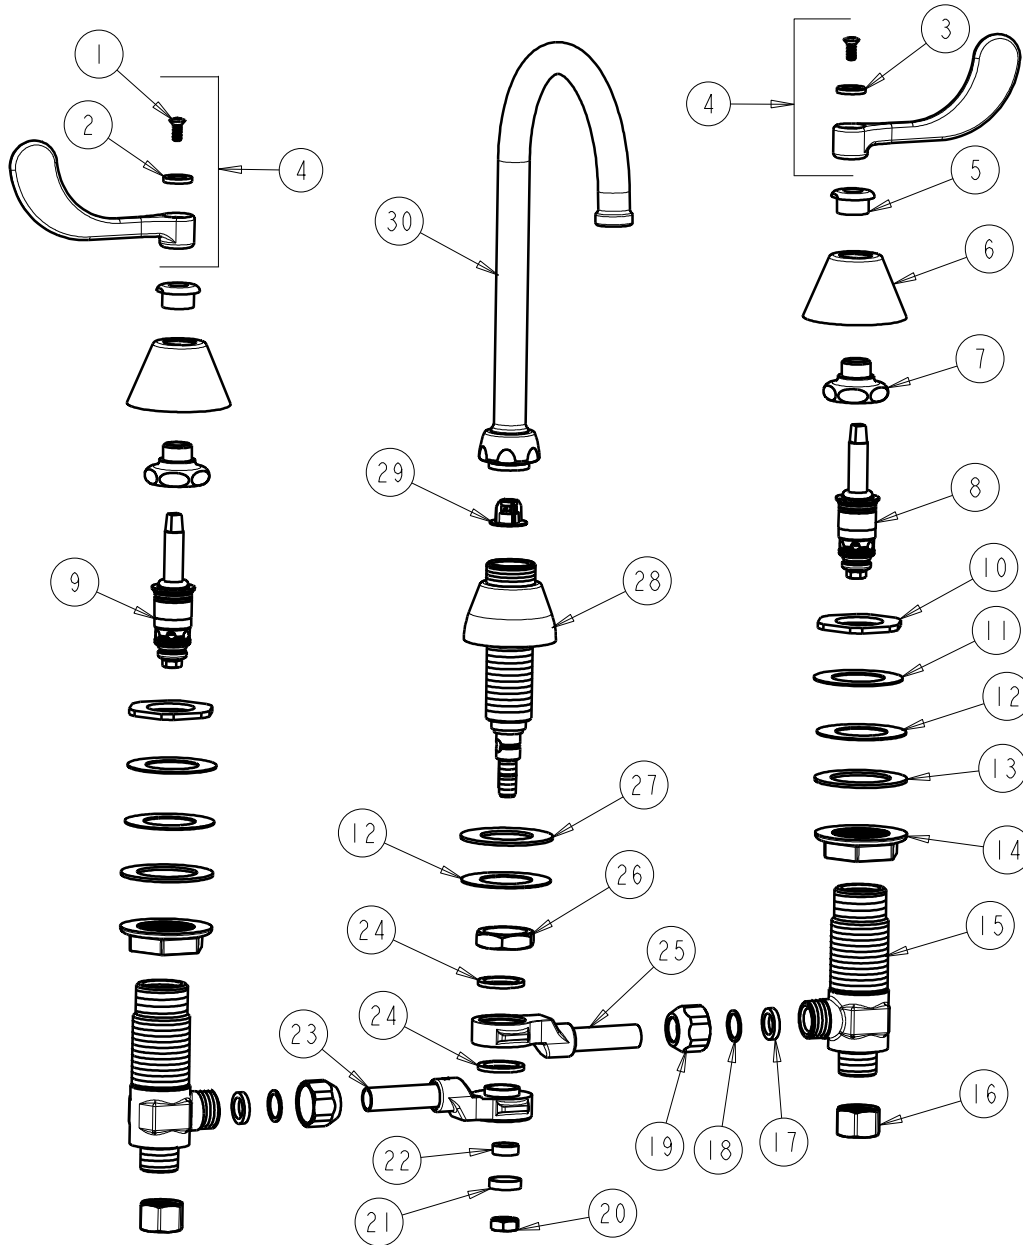

CHICAGO FAUCETS
a Geberit company

2100 South Clearwater Drive
Des Plaines, IL 60018
Phone: 847-803-5000
Fax: 847-803-5454
www.chicagofaucets.com

REPAIR PARTS

FITTING NO.

786-SWGN2FCBCP

SUBMITTED MODEL NO.

ITEM NO.

FOR TECHNICAL ASSISTANCE
1-800-TEC-TRUE (1-800-832-8783)

BY: SID DATE: 02-19-10
CHK: *[Signature]* REV:

ITEM	PART NO.	DESCRIPTION	ITEM	PART NO.	DESCRIPTION
1	420-010JKRCF	SCREW, 10-32 UNC PH 1/2	16	49-005JKRBF	COUPLING NUT
2	633-023JKNF	INDEX BUTTON (RED)	17	200-010JKNF	RUBBER WASHER
3	633-123JKNF	INDEX BUTTON (BLUE)	18	250-027JKRBF	BRASS WASHER
4	317-PRJKCP	HANDLE, 4" WRISTBLADE (PAIR)	19	49-031JKRBF	COUPLING NUT
5	422-113JKCP	ESCUTCHEON NUT	20	689-113JKRBF	NUT, 3/8-24 UNF X .56 X .22
6	250-180JKCP	ESCUTCHEON	21	250-187JKRBF	RETAINER
7	274-004JKRBF	CAP NUT	22	1797-129JKNF	RUBBER WASHER
8	AB377-XTRHJKNF	RH QUATURN CARTRIDGE	23	AB250-298KJKRBF	SWIVEL ASSY, LOWER, SHORT
9	AB377-XTLHJKNF	LH QUATURN CARTRIDGE	24	250-200JKNF	GASKET
10	308-003JKRBF	LOCKNUT	25	AB250-197KJKRBF	SWIVEL ASSY, UPPER, SHORT
11	888-006JKRBF	BRASS WASHER	26	250-054JKRBF	LOCKNUT
12	739-056JKNF	RUBBER WASHER	27	50-014JKNF	STEEL WASHER
13	55-010JKNF	STEEL WASHER	28	AB785-251KJKCP	SPOUT BASE ASSEMBLY
14	250-004JKNF	LOCKNUT	29	50-043KJKNF	FLOW CONTROL 1.5 GPM
15	AB250-094KJKRBF	VALVE BODY ASSEMBLY	30	GN2JKCP	GN SPOUT PLAIN END