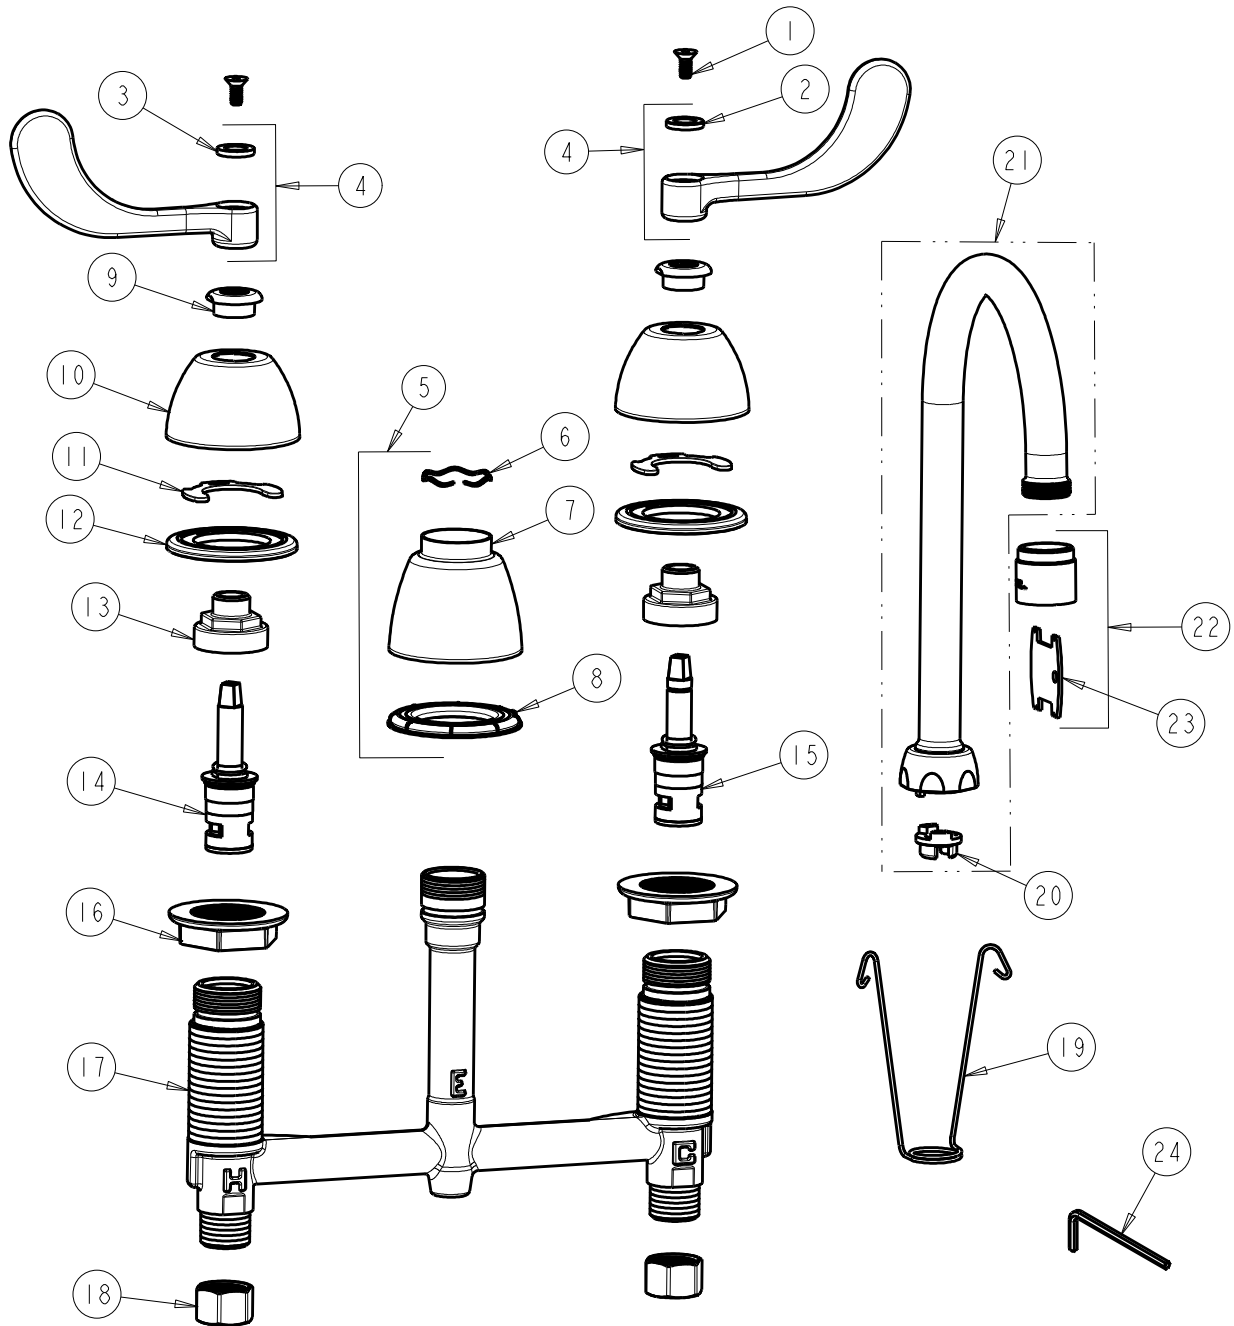

# REPAIR PARTS

BY: SID DATE: 07-01-11

CHK: *[Signature]* REV: 09-20-12

FITTING NO.

786-RSGN2AE35VP317XKCP

SUBMITTED MODEL NO.

ITEM NO.

**FOR TECHNICAL ASSISTANCE**  
1-800-TEC-TRUE (1-800-832-8783)

ITEM	PART NO.	DESCRIPTION	ITEM	PART NO.	DESCRIPTION
1	420-020JKNF	SCREW, 1/8 FLAT HEX HEAD X 1/2	13	274-014JKRBF	NUT, CAP
2	633-123JKNF	INDEX BUTTON (BLUE)	14	377-XKLHJKNF	LH CERAMIC CARTRIDGE 1/4
3	633-023JKNF	INDEX BUTTON (RED)	15	377-XKRHJKNF	RH CERAMIC CARTRIDGE 1/4
4	317-PRJKCP	HANDLE, 4" WRISTBLADE (PAIR)	16	250-004JKNF	LOCKNUT
5	785-400JKCP	KIT, SPOUT ESCUTCHEON	17	---	BODY, VALVE
6	50-038JKNF	WAVE WASHER	18	49-005JKRBF	COUPLING NUT
7	785-400JKCP	ESCUTCHEON, SPOUT BASE	19	200-008JKNF	HANGER
8	888-027JKNF	SPOUT ESCUTCHEON WASHER	20	786-001JKRBF	ADAPTER, RESTRICTED SWING
9	422-113JKCP	ESCUTCHEON NUT	21	GN2ARSJKCP	FOR PARTS SEE GN2ARSJKCP
10	250-082JKCP	ESCUTCHEON	22	E35VPJKCP	SOFTFLO AERATOR 1.5GPM VR
11	200-009JKNF	CLIP, RETAIN	23	3-024JKRCF	KEY, VP
12	888-026JKNF	WASHER, SEALING	24	420-022JKNF	WRENCH, VP 1/8 HEX