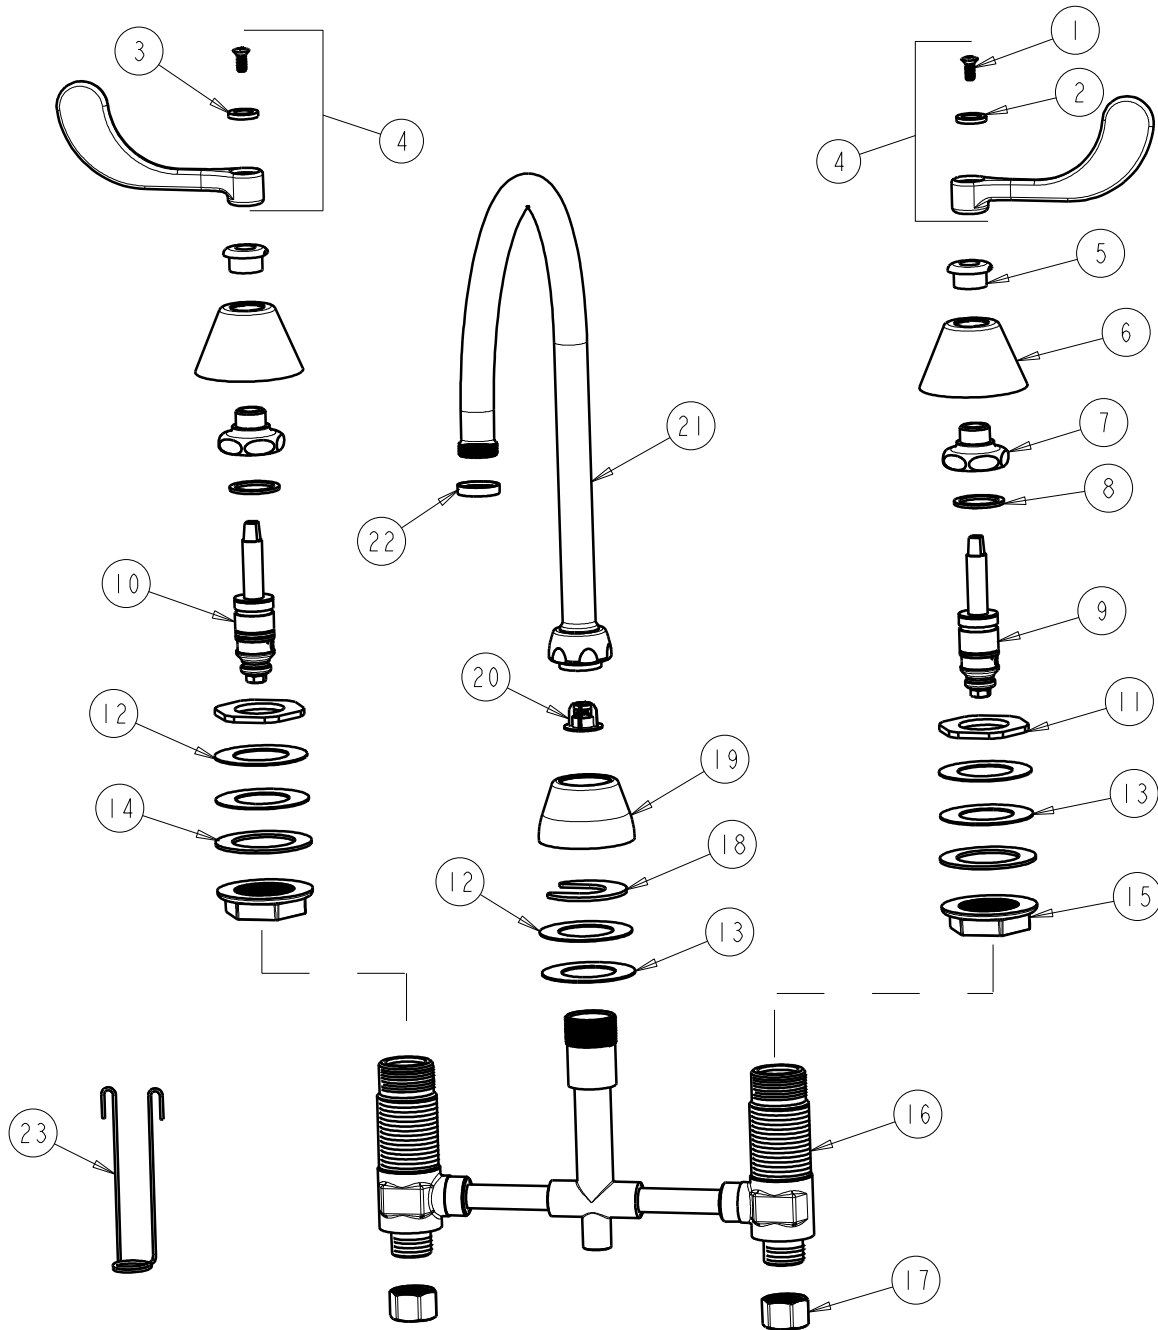

CHICAGO FAUCETS
a Geberit company

2100 South Clearwater Drive
Des Plaines, IL 60018
Phone: 847-803-5000
Fax: 847-803-5454
www.chicagofaucets.com

REPAIR PARTS

FITTING NO.
786-GN8FC245CP

SUBMITTED MODEL NO.

FOR TECHNICAL ASSISTANCE
1-800-TEC-TRUE (1-800-832-8783)

BY: SID DATE: 02-17-10

CHK: *[Signature]* REV:

ITEM NO.

ITEM	PART NO.	DESCRIPTION	ITEM	PART NO.	DESCRIPTION
1	420-010JKRCF	SCREW, 10-32 UNC PH 1/2	13	739-056JKNF	RUBBER WASHER
2	633-123JKNF	INDEX BUTTON (BLUE)	14	55-010JKNF	STEEL WASHER
3	633-023JKNF	INDEX BUTTON (RED)	15	250-004JKNF	LOCKNUT
4	317-PRJKCP	HANDLE, 4" WRISTBLADE (PAIR)	16	—	VALVE BODY NOT SOLD SEPARATELY
5	422-113JKCP	ESCUTCHEON NUT	17	49-005JKRBF	COUPLING NUT
6	250-180JKCP	ESCUTCHEON	18	200-006JKNF	C-WASHER
7	274-004JKRBF	CAP NUT	19	785-300JKCP	SPOUT BASE ESCUTCHEON
8	1-343JKNF	GASKET	20	50-043KJKNF	FLOW CONTROL 1.5 GPM
9	377-X245RHJKNF	RH QUATURN FLO-CONTROL	21	GN8AJKCP	GN SPOUT-A TYPE END
10	377-X245LHJKNF	LH QUATURN FLO-CONTROL	22	1-159JKCP	SPOUT END RING
11	308-003JKRBF	LOCKNUT	23	200-007JKNF	HANGER
12	888-006JKRBF	BRASS WASHER			